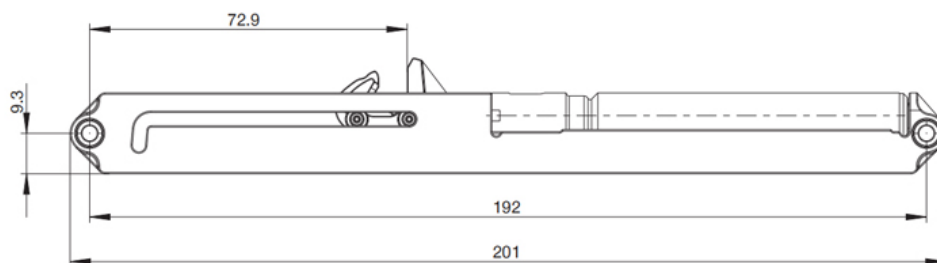

Metal Drawer Sides - DSB0230

Height: 118mm
Length: 350mm
Load Rating: 25kg
Extension: 75%
Finish: White

Size in mm

Soft Closing Drawer Dampers

Mass to be braked: 25kg

Material: Plastic

Length	SKU
Soft Close Damper	DS90012
Metal Sides Actuator - 16mm	DS90013

Metal Sides