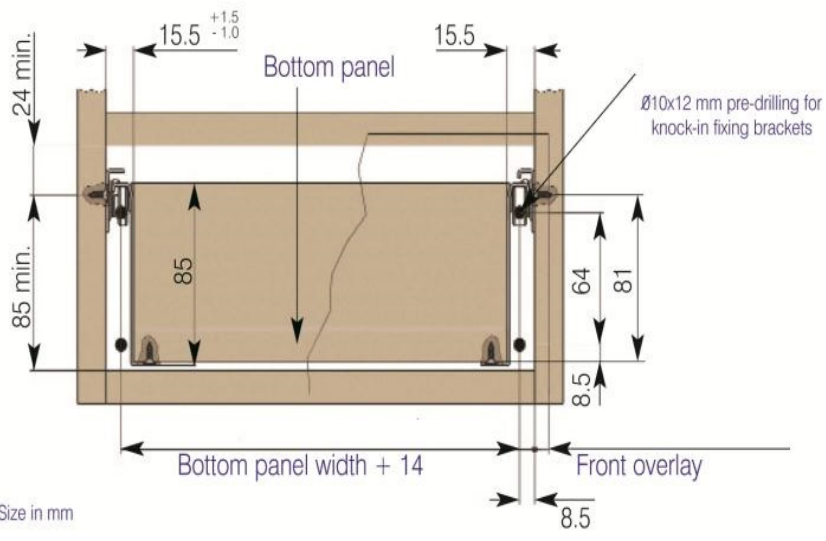

Metal Drawer Sides - DSB0230

Height: 118mm
Length: 350mm
Load Rating: 25kg
Extension: 75%
Finish: White

Size in mm

Soft Closing Drawer Dampers

Mass to be braked: 25kg

Material: Plastic

Length	SKU
Soft Close Damper	DS90012
Metal Sides Actuator - 16mm	DS90013