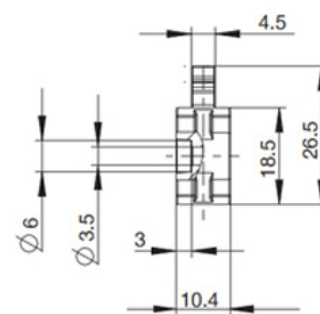

Metal Drawer Sides - DSB0230

Height: 118mm
Length: 350mm
Load Rating: 25kg
Extension: 75%
Finish: White

Size in mm

Soft Closing Drawer Dampers

Mass to be braked: 25kg

Material: Plastic

Length	SKU
Soft Close Damper	DS90012
Metal Sides Actuator - 16mm	DS90013