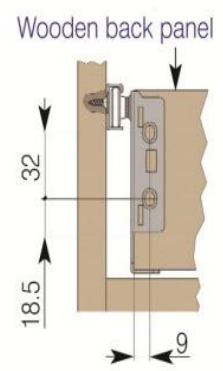

Metal Drawer Sides - DSB0230

Height: 118mm
Length: 350mm
Load Rating: 25kg
Extension: 75%
Finish: White

Size in mm

Soft Closing Drawer Dampers

Mass to be braked: 25kg

Material: Plastic

Length	SKU
Soft Close Damper	DS90012
Metal Sides Actuator - 16mm	DS90013