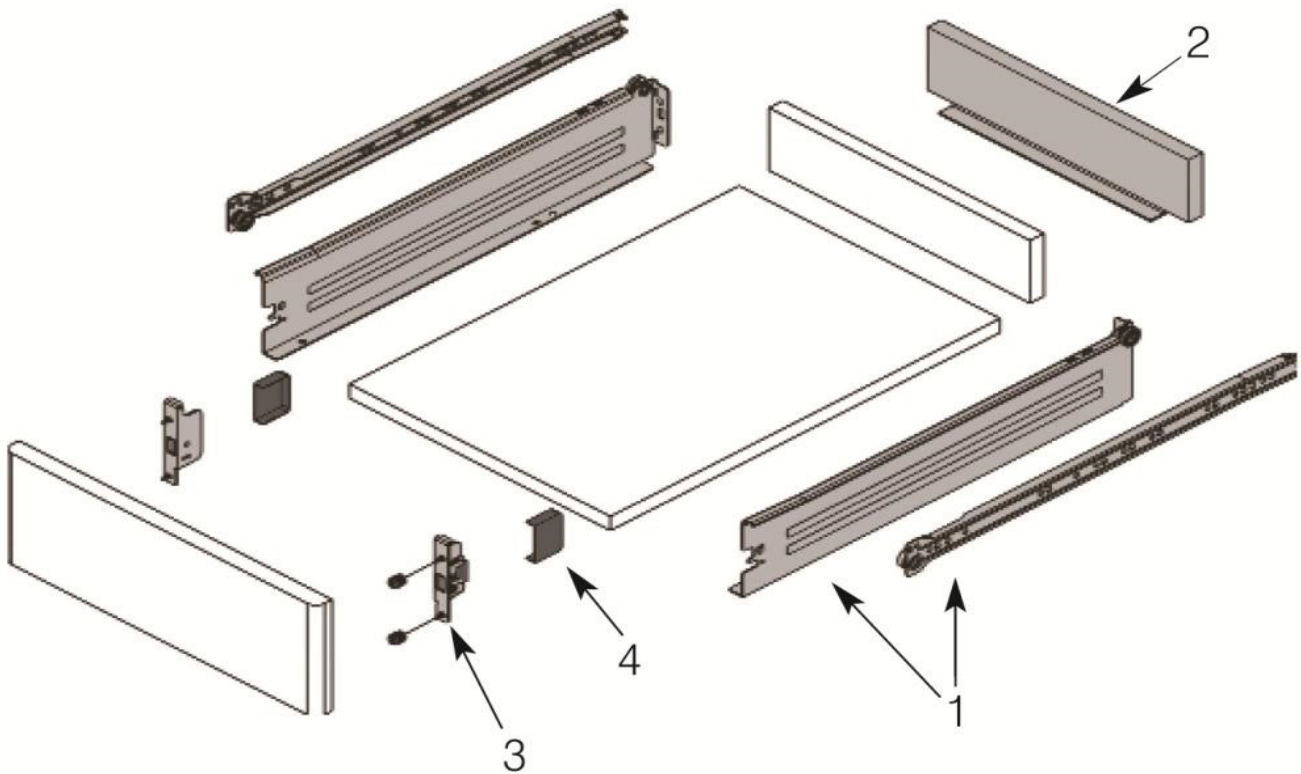

Metal Drawer Sides - DSB0230

Height: 118mm
Length: 350mm
Load Rating: 25kg
Extension: 75%
Finish: White

Size in mm

Soft Closing Drawer Dampers

Mass to be braked: 25kg

Material: Plastic

Length	SKU
Soft Close Damper	DS90012
Metal Sides Actuator - 16mm	DS90013

Metal Sides