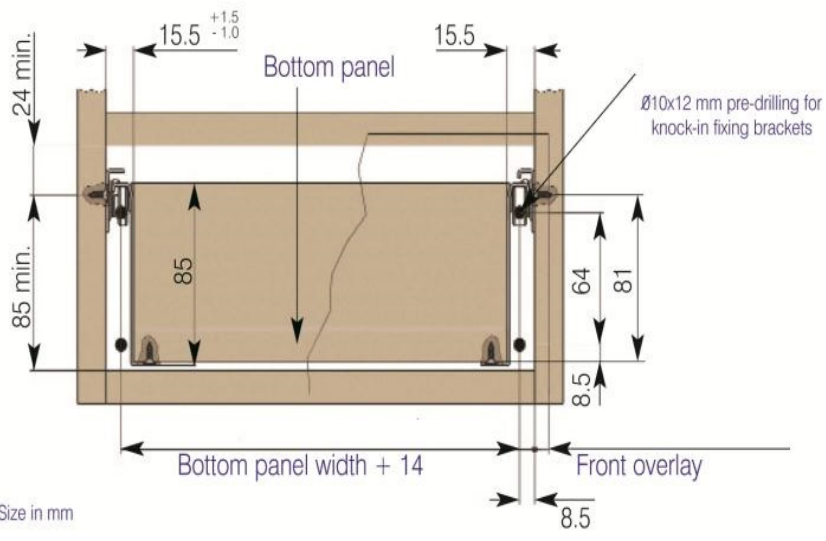

Metal Drawer Sides - DSB0229

Height: 118mm
Length: 270mm
Load Rating: 25kg
Extension: 75%
Finish: White

Soft Closing Drawer Dampers

Mass to be braked: 25kg

Material: Plastic

Length	SKU
Soft Close Damper	DS90012
Metal Sides Actuator - 16mm	DS90013