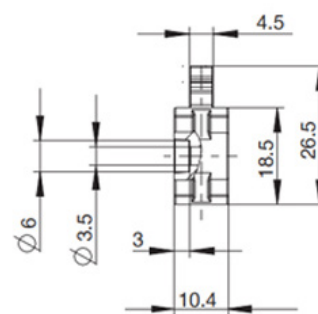

Metal Drawer Sides - DSB0229

Height: 118mm
Length: 270mm
Load Rating: 25kg
Extension: 75%
Finish: White

Soft Closing Drawer Dampers

Mass to be braked: 25kg

Material: Plastic

Length	SKU
Soft Close Damper	DS90012
Metal Sides Actuator - 16mm	DS90013