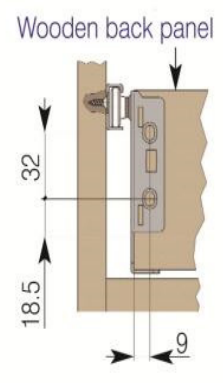

Metal Drawer Sides - DSB0229

Height: 118mm
Length: 270mm
Load Rating: 25kg
Extension: 75%
Finish: White

Soft Closing Drawer Dampers

Mass to be braked: 25kg

Material: Plastic

Length	SKU
Soft Close Damper	DS90012
Metal Sides Actuator - 16mm	DS90013