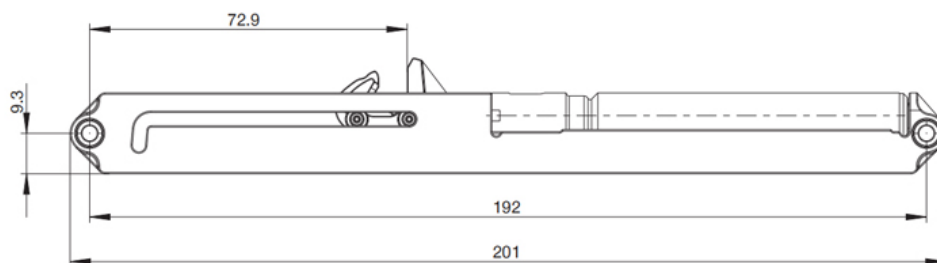

Metal Drawer Sides - DSB0229

Height: 118mm
Length: 270mm
Load Rating: 25kg
Extension: 75%
Finish: White

Soft Closing Drawer Dampers

Mass to be braked: 25kg

Material: Plastic

Length	SKU
Soft Close Damper	DS90012
Metal Sides Actuator - 16mm	DS90013

Metal Sides