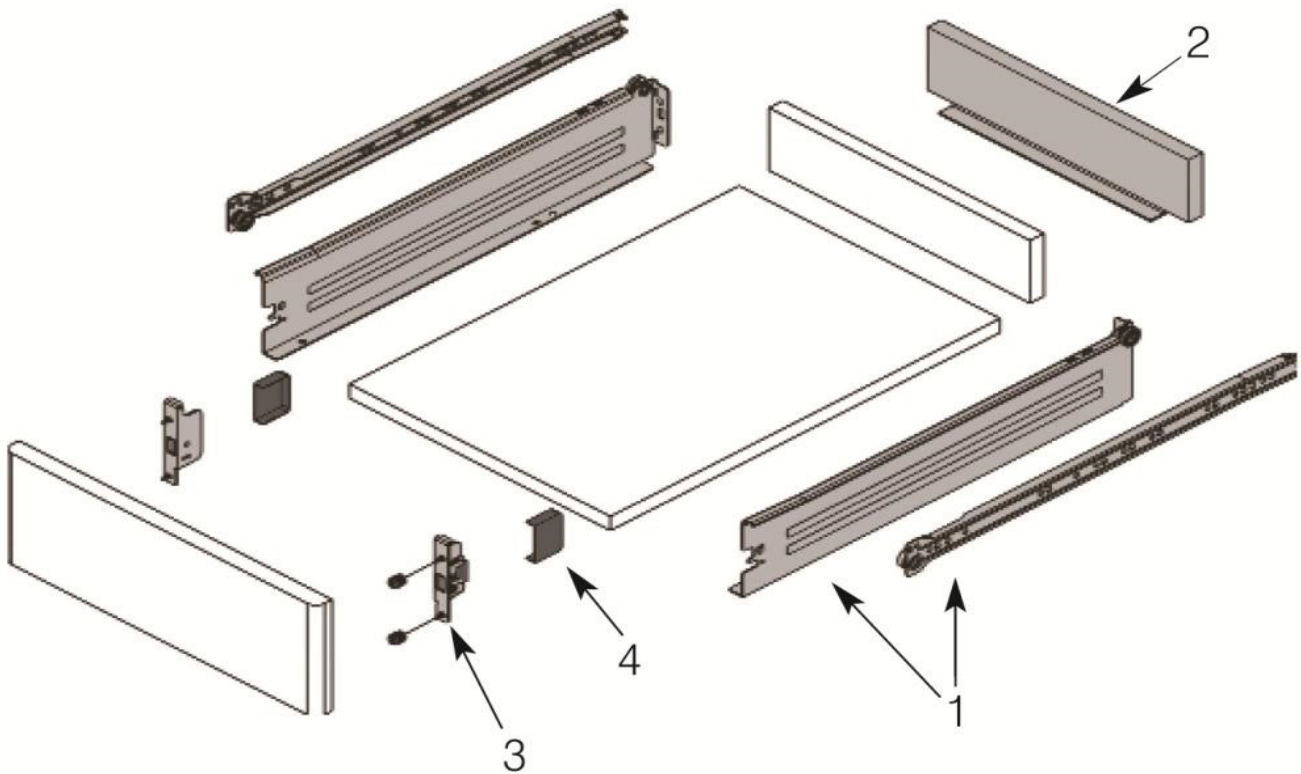

Metal Drawer Sides - DSB0229

Height: 118mm
Length: 270mm
Load Rating: 25kg
Extension: 75%
Finish: White

Soft Closing Drawer Dampers

Mass to be braked: 25kg

Material: Plastic

Length	SKU
Soft Close Damper	DS90012
Metal Sides Actuator - 16mm	DS90013

Metal Sides