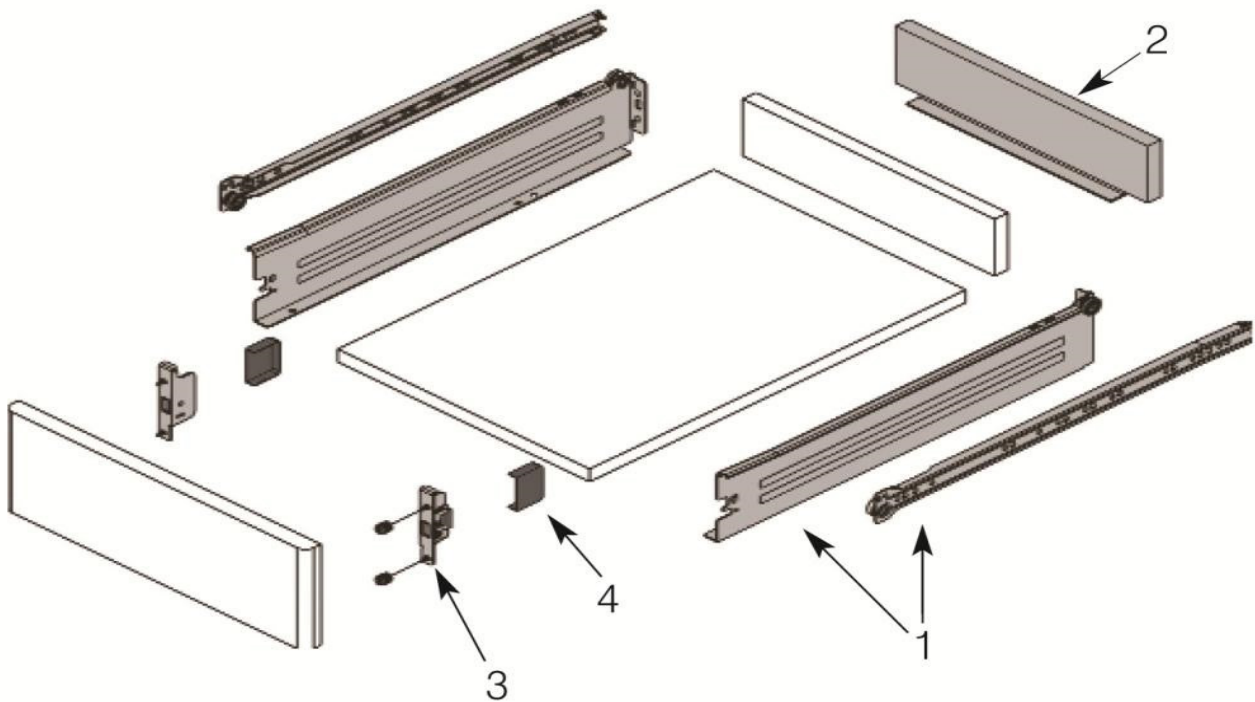

Metal Drawer Sides - DSB0011

Height: 150mm
Length: 450mm
Load Rating: 25kg
Extension: 75%
Finish: Cream

Size in mm

Soft Closing Drawer Dampers

Mass to be braked: 25kg

Material: Plastic

Length	SKU
Soft Close Damper	DS90012
Metal Sides Actuator - 16mm	DS90013

Metal Sides