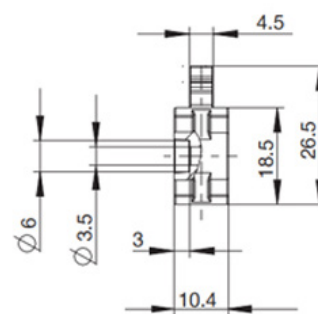

Metal Drawer Sides - DSB0011

Height: 150mm
Length: 450mm
Load Rating: 25kg
Extension: 75%
Finish: Cream

Size in mm

Soft Closing Drawer Dampers

Mass to be braked: 25kg

Material: Plastic

Length	SKU
Soft Close Damper	DS90012
Metal Sides Actuator - 16mm	DS90013