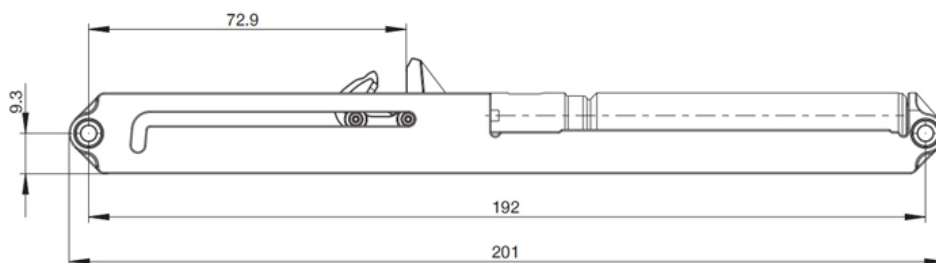

Metal Drawer Sides - DSB0011

Height: 150mm
Length: 450mm
Load Rating: 25kg
Extension: 75%
Finish: Cream

Size in mm

Soft Closing Drawer Dampers

Mass to be braked: 25kg

Material: Plastic

Length	SKU
Soft Close Damper	DS90012
Metal Sides Actuator - 16mm	DS90013

Metal Sides