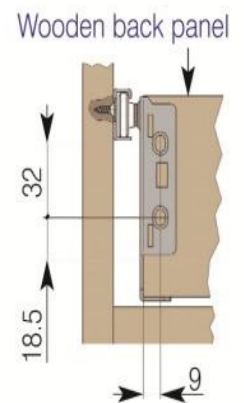

Metal Drawer Sides - DSB0011

Height: 150mm
Length: 450mm
Load Rating: 25kg
Extension: 75%
Finish: Cream

Size in mm

Soft Closing Drawer Dampers

Mass to be braked: 25kg

Material: Plastic

Length	SKU
Soft Close Damper	DS90012
Metal Sides Actuator - 16mm	DS90013