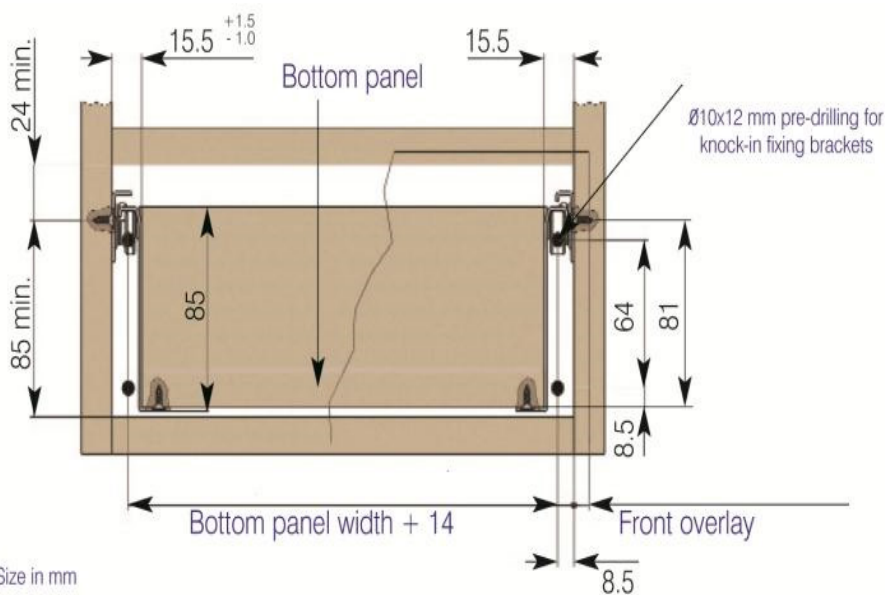

Metal Drawer Sides - DSB0011

Height: 150mm
Length: 450mm
Load Rating: 25kg
Extension: 75%
Finish: Cream

Size in mm

Soft Closing Drawer Dampers

Mass to be braked: 25kg

Material: Plastic

Length	SKU
Soft Close Damper	DS90012
Metal Sides Actuator - 16mm	DS90013