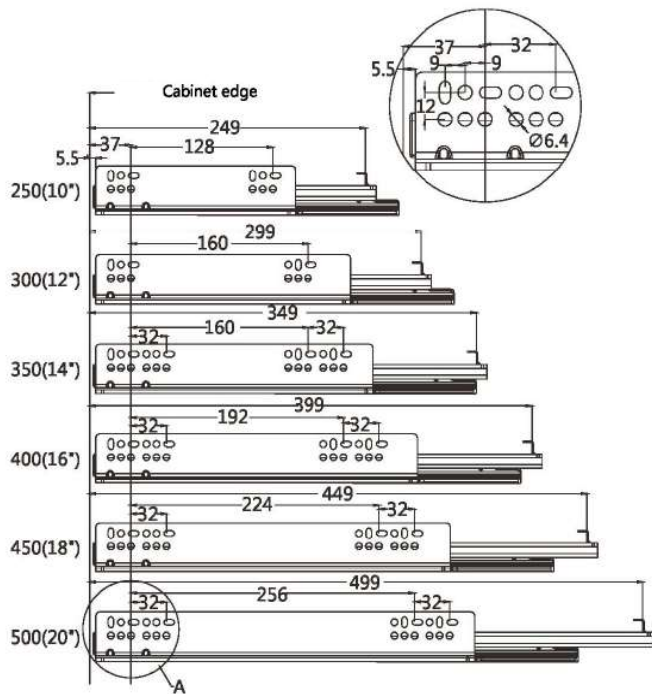

Soft Closing Full Extension Under Mounted With Quick Release Handle

V6311B

Hole Pattern

Installation Dimensions

Item No.	Nominal Length (NL)	Cabinet Length (DL)	Min Depth (KL)	Pull Out Length (PL)
DS86311B-250	250mm	253mm	263mm	234mm
DS86311B-300	300mm	303mm	313mm	284mm
DS86311B-350	350mm	353mm	363mm	324mm
DS86311B-400	400mm	403mm	413mm	384mm
DS86311B-450	450mm	453mm	463mm	434mm
DS86311B-500	500mm	503mm	513mm	484mm