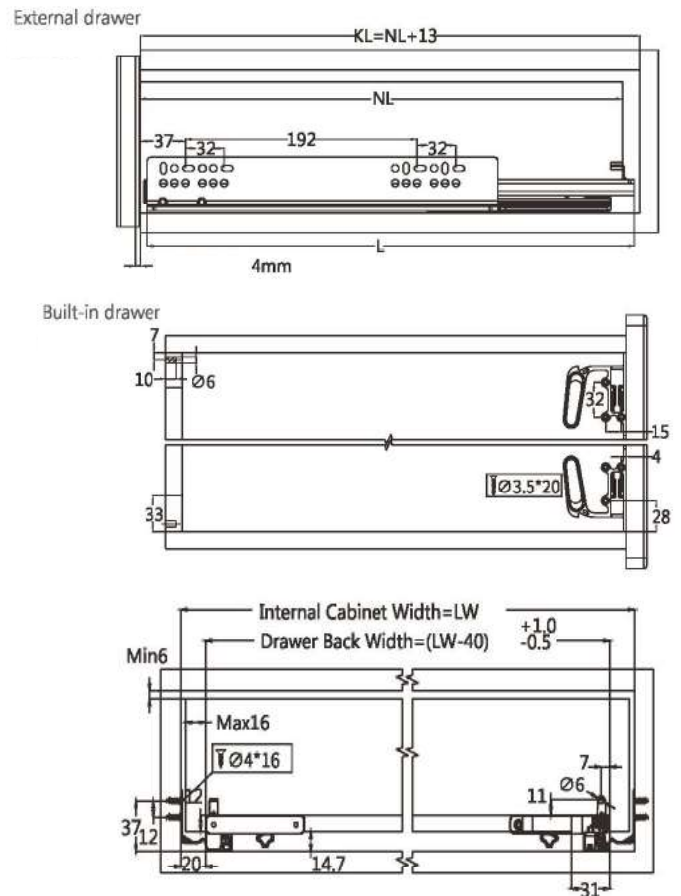

Soft Closing Full Extension Under Mounted With Quick Release Handle

V6311B

Hole Pattern

Installation Dimensions

Item No.	Nominal Length (NL)	Cabinet Length (DL)	Min Depth (KL)	Pull Out Length (PL)
DS86311B-250	250mm	253mm	263mm	234mm
DS86311B-300	300mm	303mm	313mm	284mm
DS86311B-350	350mm	353mm	363mm	324mm
DS86311B-400	400mm	403mm	413mm	384mm
DS86311B-450	450mm	453mm	463mm	434mm
DS86311B-500	500mm	503mm	513mm	484mm