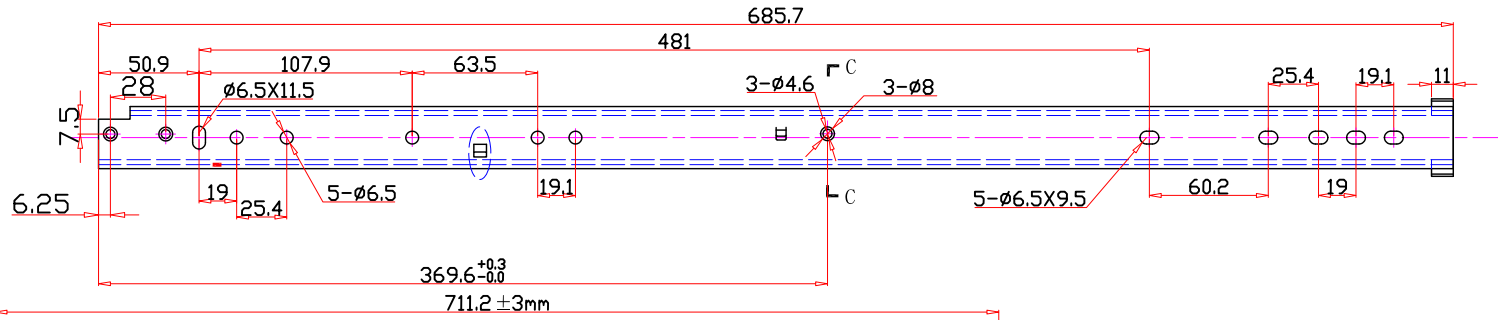

#### IntAfit 76mm Locking Heavy Duty Runners

**Profile Height:** 76mm

**Profile Width:** 19.2mm

**Load Rating:** 227kg (based on 457mm)

**Extension:** Double

Perfect Solution For:

- Tool Storage
- Vehicle Conversions
- Industrial Machinery
- Computer Server Storage
- ATM & Vending Machines

| Closed Length | SKU                        |
|---------------|----------------------------|
| 304mm (12")   | <a href="#">DS76012LK2</a> |
| 355mm (14")   | <a href="#">DS76014LK2</a> |
| 406mm (16")   | <a href="#">DS76016LK2</a> |
| 457mm (18")   | <a href="#">DS76018LK2</a> |
| 508mm (20")   | <a href="#">DS76020LK2</a> |
| 559mm (22")   | <a href="#">DS76022LK2</a> |
| 610mm (24")   | <a href="#">DS76024LK2</a> |
| 660mm (26")   | <a href="#">DS76026LK2</a> |
| 711mm (28")   | <a href="#">DS76028LK2</a> |
| 762mm (30")   | <a href="#">DS76030LK2</a> |
| 813mm (32")   | <a href="#">DS76032LK2</a> |
| 864mm (34")   | <a href="#">DS76034LK2</a> |
| 914mm (36")   | <a href="#">DS76036LK2</a> |
| 965mm (38")   | <a href="#">DS76038LK2</a> |
| 1016mm (40")  | <a href="#">DS76040LK2</a> |
| 1067mm (42")  | <a href="#">DS76042LK2</a> |
| 1118mm (44")  | <a href="#">DS76044LK2</a> |
| 1169mm (46")  | <a href="#">DS76046LK2</a> |
| 1219mm (48")  | <a href="#">DS76048LK2</a> |
| 1270mm (50")  | <a href="#">DS76050LK2</a> |
| 1321mm (52")  | <a href="#">DS76052LK2</a> |
| 1372mm (54")  | <a href="#">DS76054LK2</a> |
| 1422mm (56")  | <a href="#">DS76056LK2</a> |
| 1473mm (58")  | <a href="#">DS76058LK2</a> |
| 1524mm (60")  | <a href="#">DS76060LK2</a> |

Load rating testing shown is for a 30,000 cycle test for extendible elements deeper than wide. Drawer runners which are installed in drawers that are wider than they are deep are subject to lateral stress which will reduce load carrying capacity. Test was done according to ANSI/BIFMA X5.9 - 2008 Standard 15.2.1. Please contact us if you have any questions regarding product specification & testing results.