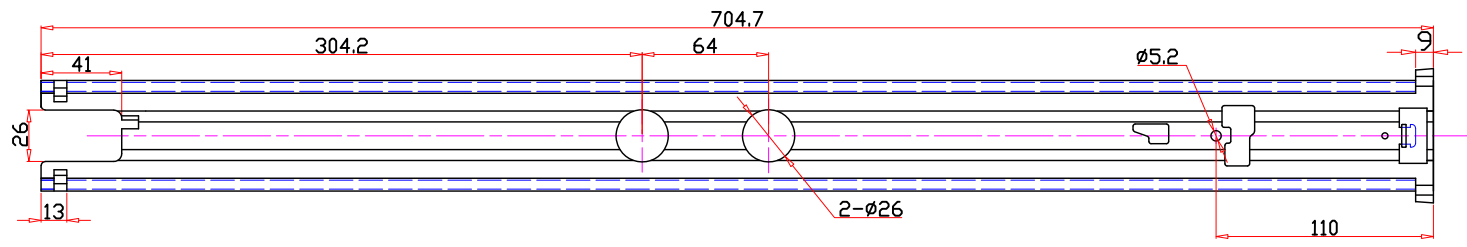

#### IntAfit 76mm Locking Heavy Duty Runners

**Profile Height:** 76mm

**Profile Width:** 19.2mm

**Load Rating:** 227kg (based on 457mm)

**Extension:** Double

Perfect Solution For:

- Tool Storage
- Vehicle Conversions
- Industrial Machinery
- Computer Server Storage
- ATM & Vending Machines

| Closed Length | SKU                        |
|---------------|----------------------------|
| 304mm (12")   | <a href="#">DS76012LK2</a> |
| 355mm (14")   | <a href="#">DS76014LK2</a> |
| 406mm (16")   | <a href="#">DS76016LK2</a> |
| 457mm (18")   | <a href="#">DS76018LK2</a> |
| 508mm (20")   | <a href="#">DS76020LK2</a> |
| 559mm (22")   | <a href="#">DS76022LK2</a> |
| 610mm (24")   | <a href="#">DS76024LK2</a> |
| 660mm (26")   | <a href="#">DS76026LK2</a> |
| 711mm (28")   | <a href="#">DS76028LK2</a> |
| 762mm (30")   | <a href="#">DS76030LK2</a> |
| 813mm (32")   | <a href="#">DS76032LK2</a> |
| 864mm (34")   | <a href="#">DS76034LK2</a> |
| 914mm (36")   | <a href="#">DS76036LK2</a> |
| 965mm (38")   | <a href="#">DS76038LK2</a> |
| 1016mm (40")  | <a href="#">DS76040LK2</a> |
| 1067mm (42")  | <a href="#">DS76042LK2</a> |
| 1118mm (44")  | <a href="#">DS76044LK2</a> |
| 1169mm (46")  | <a href="#">DS76046LK2</a> |
| 1219mm (48")  | <a href="#">DS76048LK2</a> |
| 1270mm (50")  | <a href="#">DS76050LK2</a> |
| 1321mm (52")  | <a href="#">DS76052LK2</a> |
| 1372mm (54")  | <a href="#">DS76054LK2</a> |
| 1422mm (56")  | <a href="#">DS76056LK2</a> |
| 1473mm (58")  | <a href="#">DS76058LK2</a> |
| 1524mm (60")  | <a href="#">DS76060LK2</a> |

Load rating testing shown is for a 30,000 cycle test for extendible elements deeper than wide. Drawer runners which are installed in drawers that are wider than they are deep are subject to lateral stress which will reduce load carrying capacity. Test was done according to ANSI/BIFMA X5.9 - 2008 Standard 15.2.1. Please contact us if you have any questions regarding product specification & testing results.