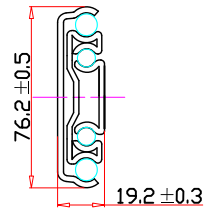

DS76028LK2