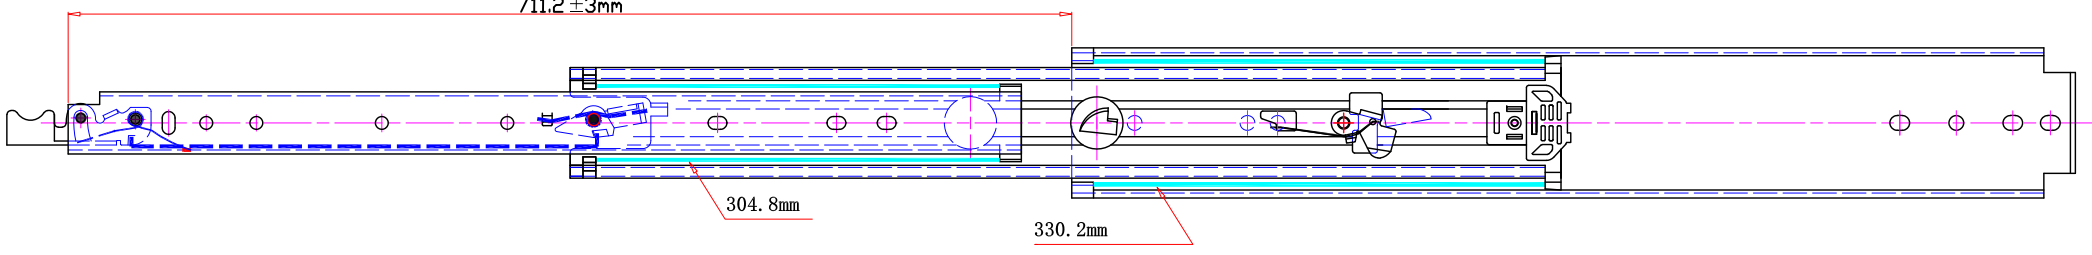

#### IntAfit 76mm Locking Heavy Duty Runners

**Profile Height:** 76mm

**Profile Width:** 19.2mm

**Load Rating:** 227kg (based on 457mm)

**Extension:** Double

Perfect Solution For:

- Tool Storage
- Vehicle Conversions
- Industrial Machinery
- Computer Server Storage
- ATM & Vending Machines

| Closed Length | SKU                        |
|---------------|----------------------------|
| 304mm (12")   | <a href="#">DS76012LK2</a> |
| 355mm (14")   | <a href="#">DS76014LK2</a> |
| 406mm (16")   | <a href="#">DS76016LK2</a> |
| 457mm (18")   | <a href="#">DS76018LK2</a> |
| 508mm (20")   | <a href="#">DS76020LK2</a> |
| 559mm (22")   | <a href="#">DS76022LK2</a> |
| 610mm (24")   | <a href="#">DS76024LK2</a> |
| 660mm (26")   | <a href="#">DS76026LK2</a> |
| 711mm (28")   | <a href="#">DS76028LK2</a> |
| 762mm (30")   | <a href="#">DS76030LK2</a> |
| 813mm (32")   | <a href="#">DS76032LK2</a> |
| 864mm (34")   | <a href="#">DS76034LK2</a> |
| 914mm (36")   | <a href="#">DS76036LK2</a> |
| 965mm (38")   | <a href="#">DS76038LK2</a> |
| 1016mm (40")  | <a href="#">DS76040LK2</a> |
| 1067mm (42")  | <a href="#">DS76042LK2</a> |
| 1118mm (44")  | <a href="#">DS76044LK2</a> |
| 1169mm (46")  | <a href="#">DS76046LK2</a> |
| 1219mm (48")  | <a href="#">DS76048LK2</a> |
| 1270mm (50")  | <a href="#">DS76050LK2</a> |
| 1321mm (52")  | <a href="#">DS76052LK2</a> |
| 1372mm (54")  | <a href="#">DS76054LK2</a> |
| 1422mm (56")  | <a href="#">DS76056LK2</a> |
| 1473mm (58")  | <a href="#">DS76058LK2</a> |
| 1524mm (60")  | <a href="#">DS76060LK2</a> |

Load rating testing shown is for a 30,000 cycle test for extendible elements deeper than wide. Drawer runners which are installed in drawers that are wider than they are deep are subject to lateral stress which will reduce load carrying capacity. Test was done according to ANSI/BIFMA X5.9 - 2008 Standard 15.2.1. Please contact us if you have any questions regarding product specification & testing results.