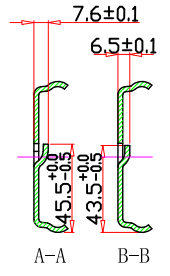

#### IntAfit 76mm Locking Heavy Duty Runners

**Profile Height:** 76mm

**Profile Width:** 19.2mm

**Load Rating:** 227kg (based on 457mm)

**Extension:** Double

Perfect Solution For:

- Tool Storage
- Vehicle Conversions
- Industrial Machinery
- Computer Server Storage
- ATM & Vending Machines

| Closed Length | SKU                        |
|---------------|----------------------------|
| 304mm (12")   | <a href="#">DS76012LK2</a> |
| 355mm (14")   | <a href="#">DS76014LK2</a> |
| 406mm (16")   | <a href="#">DS76016LK2</a> |
| 457mm (18")   | <a href="#">DS76018LK2</a> |
| 508mm (20")   | <a href="#">DS76020LK2</a> |
| 559mm (22")   | <a href="#">DS76022LK2</a> |
| 610mm (24")   | <a href="#">DS76024LK2</a> |
| 660mm (26")   | <a href="#">DS76026LK2</a> |
| 711mm (28")   | <a href="#">DS76028LK2</a> |
| 762mm (30")   | <a href="#">DS76030LK2</a> |
| 813mm (32")   | <a href="#">DS76032LK2</a> |
| 864mm (34")   | <a href="#">DS76034LK2</a> |
| 914mm (36")   | <a href="#">DS76036LK2</a> |
| 965mm (38")   | <a href="#">DS76038LK2</a> |
| 1016mm (40")  | <a href="#">DS76040LK2</a> |
| 1067mm (42")  | <a href="#">DS76042LK2</a> |
| 1118mm (44")  | <a href="#">DS76044LK2</a> |
| 1169mm (46")  | <a href="#">DS76046LK2</a> |
| 1219mm (48")  | <a href="#">DS76048LK2</a> |
| 1270mm (50")  | <a href="#">DS76050LK2</a> |
| 1321mm (52")  | <a href="#">DS76052LK2</a> |
| 1372mm (54")  | <a href="#">DS76054LK2</a> |
| 1422mm (56")  | <a href="#">DS76056LK2</a> |
| 1473mm (58")  | <a href="#">DS76058LK2</a> |
| 1524mm (60")  | <a href="#">DS76060LK2</a> |

Load rating testing shown is for a 30,000 cycle test for extendible elements deeper than wide. Drawer runners which are installed in drawers that are wider than they are deep are subject to lateral stress which will reduce load carrying capacity. Test was done according to ANSI/BIFMA X5.9 - 2008 Standard 15.2.1. Please contact us if you have any questions regarding product specification & testing results.