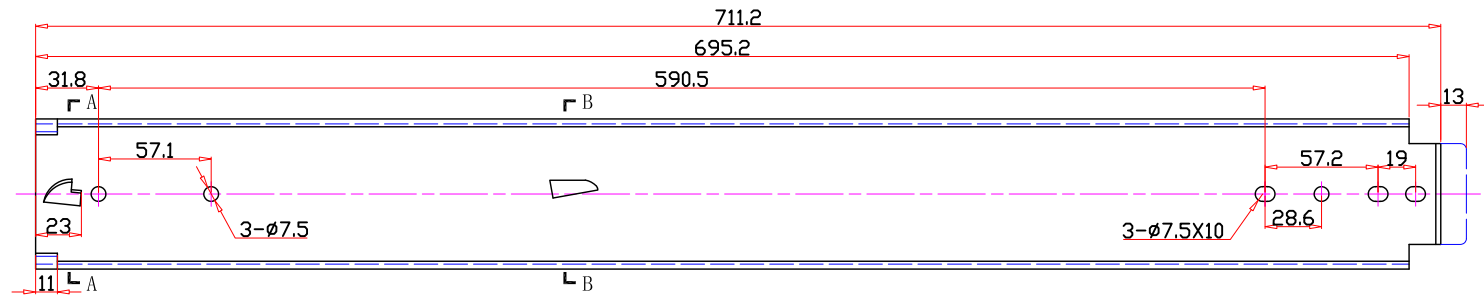

#### IntAfit 76mm Locking Heavy Duty Runners

**Profile Height:** 76mm

**Profile Width:** 19.2mm

**Load Rating:** 227kg (based on 457mm)

**Extension:** Double

Perfect Solution For:

- Tool Storage
- Vehicle Conversions
- Industrial Machinery
- Computer Server Storage
- ATM & Vending Machines

| Closed Length | SKU                        |
|---------------|----------------------------|
| 304mm (12")   | <a href="#">DS76012LK2</a> |
| 355mm (14")   | <a href="#">DS76014LK2</a> |
| 406mm (16")   | <a href="#">DS76016LK2</a> |
| 457mm (18")   | <a href="#">DS76018LK2</a> |
| 508mm (20")   | <a href="#">DS76020LK2</a> |
| 559mm (22")   | <a href="#">DS76022LK2</a> |
| 610mm (24")   | <a href="#">DS76024LK2</a> |
| 660mm (26")   | <a href="#">DS76026LK2</a> |
| 711mm (28")   | <a href="#">DS76028LK2</a> |
| 762mm (30")   | <a href="#">DS76030LK2</a> |
| 813mm (32")   | <a href="#">DS76032LK2</a> |
| 864mm (34")   | <a href="#">DS76034LK2</a> |
| 914mm (36")   | <a href="#">DS76036LK2</a> |
| 965mm (38")   | <a href="#">DS76038LK2</a> |
| 1016mm (40")  | <a href="#">DS76040LK2</a> |
| 1067mm (42")  | <a href="#">DS76042LK2</a> |
| 1118mm (44")  | <a href="#">DS76044LK2</a> |
| 1169mm (46")  | <a href="#">DS76046LK2</a> |
| 1219mm (48")  | <a href="#">DS76048LK2</a> |
| 1270mm (50")  | <a href="#">DS76050LK2</a> |
| 1321mm (52")  | <a href="#">DS76052LK2</a> |
| 1372mm (54")  | <a href="#">DS76054LK2</a> |
| 1422mm (56")  | <a href="#">DS76056LK2</a> |
| 1473mm (58")  | <a href="#">DS76058LK2</a> |
| 1524mm (60")  | <a href="#">DS76060LK2</a> |

Load rating testing shown is for a 30,000 cycle test for extendible elements deeper than wide. Drawer runners which are installed in drawers that are wider than they are deep are subject to lateral stress which will reduce load carrying capacity. Test was done according to ANSI/BIFMA X5.9 - 2008 Standard 15.2.1. Please contact us if you have any questions regarding product specification & testing results.