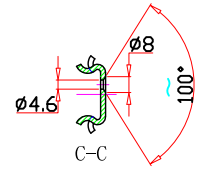

DS76028LK2