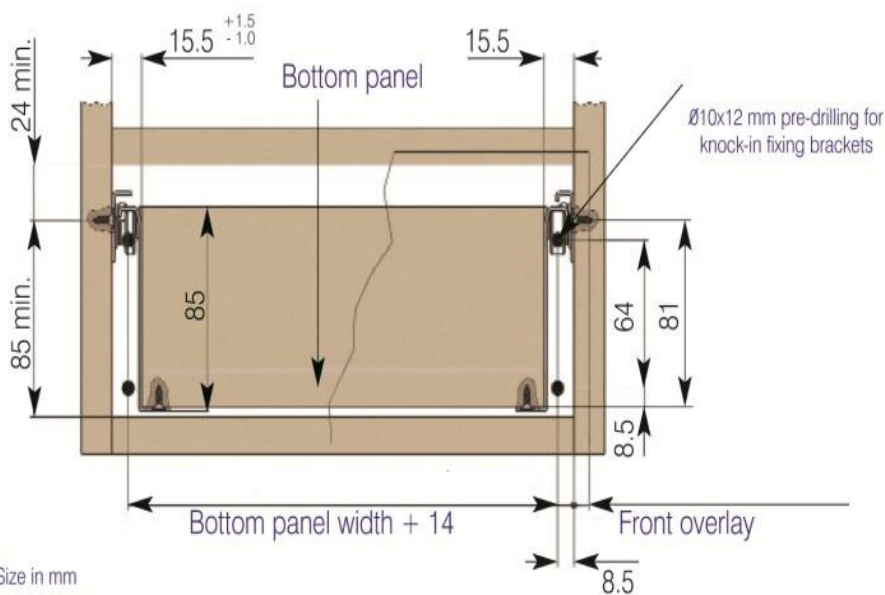

**Metal Drawer Sides - DS73401**

**Height:** 149mm  
**Length:** 400mm  
**Load Rating:** 25kg  
**Extension:** 75%  
**Finish:** Cream

Size in mm

## Soft Closing Drawer Dampers

Mass to be braked: 25kg

Material: Plastic

Length	SKU
Soft Close Damper	DS90012
Metal Sides Actuator - 16mm	DS90013