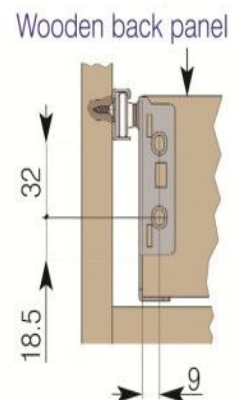

**Metal Drawer Sides - DS73401**

**Height:** 149mm  
**Length:** 400mm  
**Load Rating:** 25kg  
**Extension:** 75%  
**Finish:** Cream

Size in mm

## Soft Closing Drawer Dampers

Mass to be braked: 25kg

Material: Plastic

Length	SKU
Soft Close Damper	DS90012
Metal Sides Actuator - 16mm	DS90013