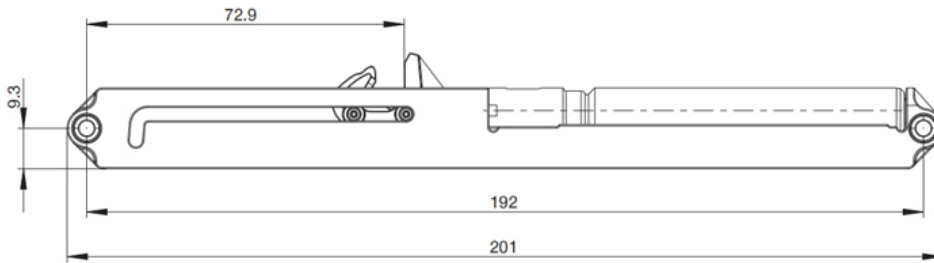

**Metal Drawer Sides - DS73401**

**Height:** 149mm  
**Length:** 400mm  
**Load Rating:** 25kg  
**Extension:** 75%  
**Finish:** Cream

Size in mm

## Soft Closing Drawer Dampers

Mass to be braked: 25kg

Material: Plastic

Length	SKU
Soft Close Damper	DS90012
Metal Sides Actuator - 16mm	DS90013