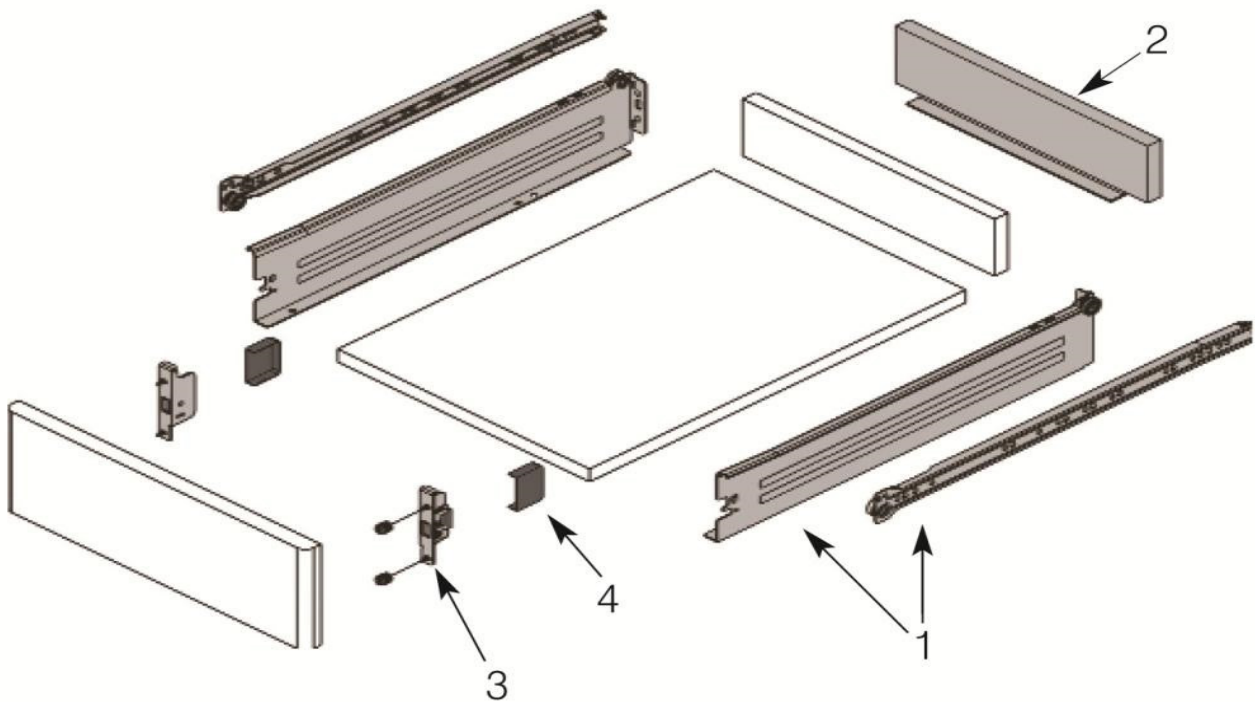

**Metal Drawer Sides - DS73401**

**Height:** 149mm  
**Length:** 400mm  
**Load Rating:** 25kg  
**Extension:** 75%  
**Finish:** Cream

Size in mm

## Soft Closing Drawer Dampers

Mass to be braked: 25kg

Material: Plastic

Length	SKU
Soft Close Damper	DS90012
Metal Sides Actuator - 16mm	DS90013

## Metal Sides