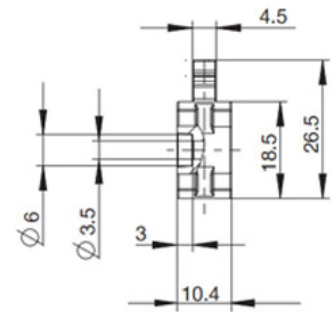

**Metal Drawer Sides - DS73401**

**Height:** 149mm  
**Length:** 400mm  
**Load Rating:** 25kg  
**Extension:** 75%  
**Finish:** Cream

Size in mm

## Soft Closing Drawer Dampers

Mass to be braked: 25kg

Material: Plastic

Length	SKU
Soft Close Damper	DS90012
Metal Sides Actuator - 16mm	DS90013