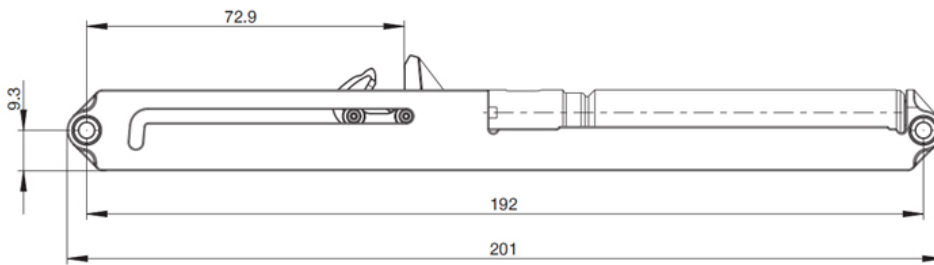

**Metal Drawer Sides - DS72452**

**Height:** 118mm  
**Length:** 450mm  
**Load Rating:** 25kg  
**Extension:** 75%  
**Finish:** White

Size in mm

## Soft Closing Drawer Dampers

**Mass to be braked:** 25kg

**Material:** Plastic

Length	SKU
Soft Close Damper	DS90012
Metal Sides Actuator - 16mm	DS90013