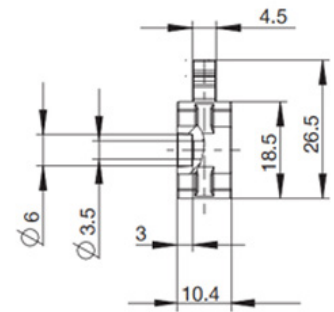

**Metal Drawer Sides - DS72452**

**Height:** 118mm  
**Length:** 450mm  
**Load Rating:** 25kg  
**Extension:** 75%  
**Finish:** White

Size in mm

## Soft Closing Drawer Dampers

**Mass to be braked:** 25kg

**Material:** Plastic

Length	SKU
Soft Close Damper	DS90012
Metal Sides Actuator - 16mm	DS90013