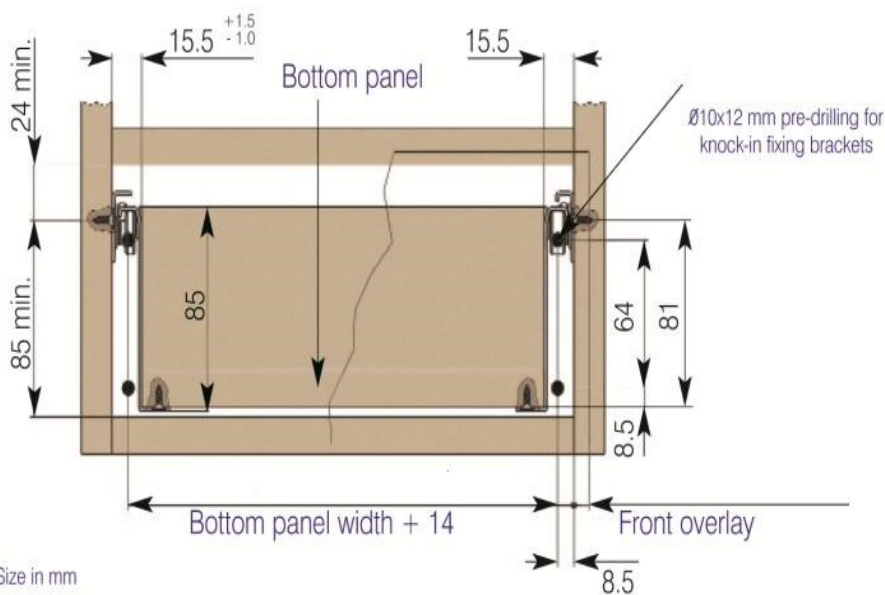

**Metal Drawer Sides - DS72452**

**Height:** 118mm  
**Length:** 450mm  
**Load Rating:** 25kg  
**Extension:** 75%  
**Finish:** White

Size in mm

## Soft Closing Drawer Dampers

**Mass to be braked:** 25kg

**Material:** Plastic

Length	SKU
Soft Close Damper	DS90012
Metal Sides Actuator - 16mm	DS90013