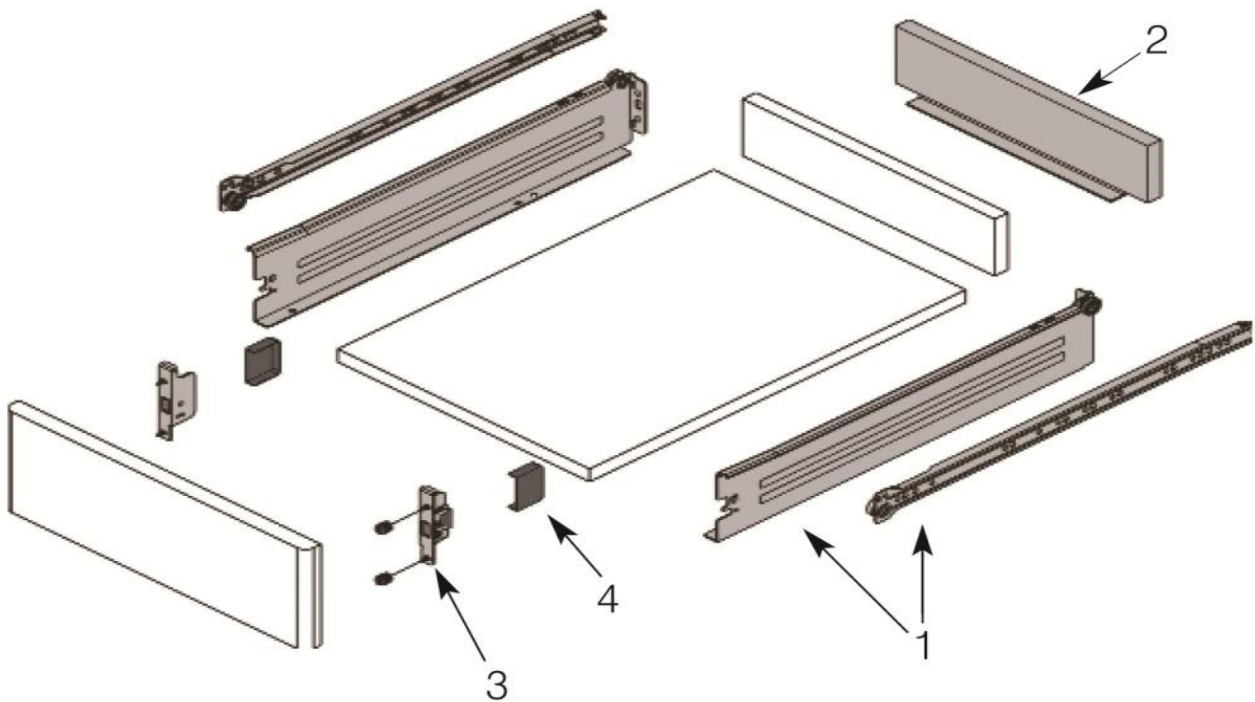

**Metal Drawer Sides - DS72452**

**Height:** 118mm  
**Length:** 450mm  
**Load Rating:** 25kg  
**Extension:** 75%  
**Finish:** White

Size in mm

## Soft Closing Drawer Dampers

**Mass to be braked:** 25kg

**Material:** Plastic

Length	SKU
Soft Close Damper	DS90012
Metal Sides Actuator - 16mm	DS90013

## Metal Sides