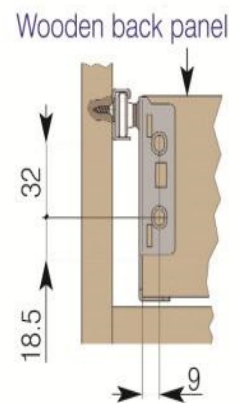

**Metal Drawer Sides - DS72452**

**Height:** 118mm  
**Length:** 450mm  
**Load Rating:** 25kg  
**Extension:** 75%  
**Finish:** White

Size in mm

## Soft Closing Drawer Dampers

**Mass to be braked:** 25kg

**Material:** Plastic

Length	SKU
Soft Close Damper	DS90012
Metal Sides Actuator - 16mm	DS90013