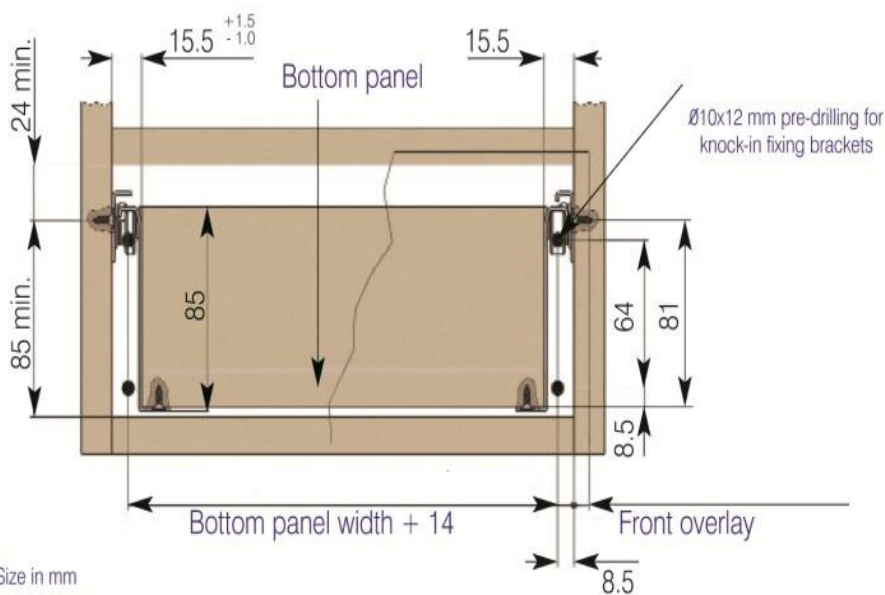

**Metal Drawer Sides - DS715035WH**

**Height:** 150mm  
**Length:** 350mm  
**Load Rating:** 25kg  
**Extension:** 75%  
**Finish:** White

Size in mm

## Soft Closing Drawer Dampers

Mass to be braked: 25kg

Material: Plastic

Length	SKU
Soft Close Damper	DS90012
Metal Sides Actuator - 16mm	DS90013