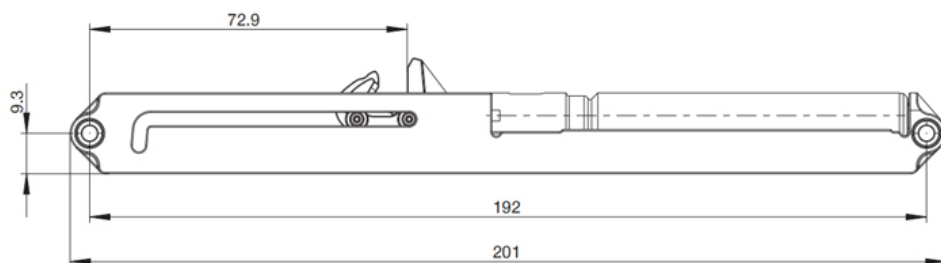

**Metal Drawer Sides - DS715035WH**

**Height:** 150mm  
**Length:** 350mm  
**Load Rating:** 25kg  
**Extension:** 75%  
**Finish:** White

Size in mm

## Soft Closing Drawer Dampers

Mass to be braked: 25kg

Material: Plastic

Length	SKU
Soft Close Damper	DS90012
Metal Sides Actuator - 16mm	DS90013