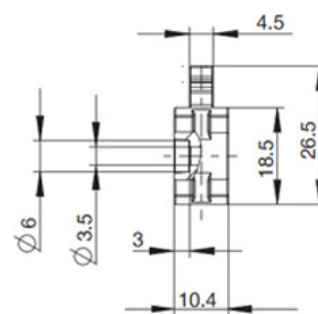

**Metal Drawer Sides - DS715035WH**

**Height:** 150mm  
**Length:** 350mm  
**Load Rating:** 25kg  
**Extension:** 75%  
**Finish:** White

Size in mm

## Soft Closing Drawer Dampers

Mass to be braked: 25kg

Material: Plastic

Length	SKU
Soft Close Damper	DS90012
Metal Sides Actuator - 16mm	DS90013