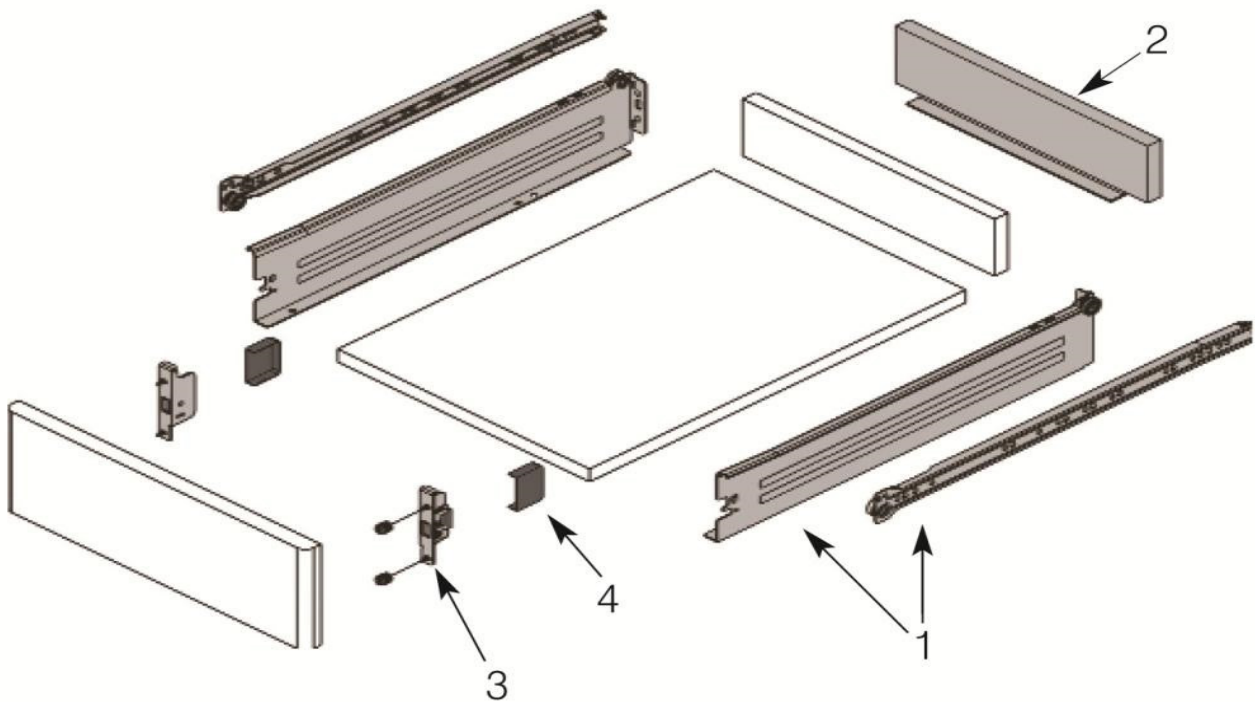

**Metal Drawer Sides - DS715035WH**

**Height:** 150mm  
**Length:** 350mm  
**Load Rating:** 25kg  
**Extension:** 75%  
**Finish:** White

Size in mm

## Soft Closing Drawer Dampers

Mass to be braked: 25kg

Material: Plastic

Length	SKU
Soft Close Damper	DS90012
Metal Sides Actuator - 16mm	DS90013

## Metal Sides