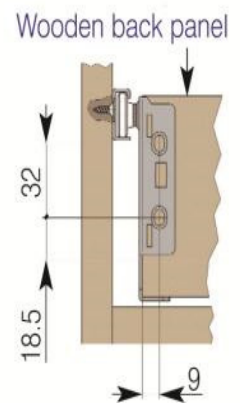

**Metal Drawer Sides - DS715035WH**

**Height:** 150mm  
**Length:** 350mm  
**Load Rating:** 25kg  
**Extension:** 75%  
**Finish:** White

Size in mm

## Soft Closing Drawer Dampers

Mass to be braked: 25kg

Material: Plastic

Length	SKU
Soft Close Damper	DS90012
Metal Sides Actuator - 16mm	DS90013