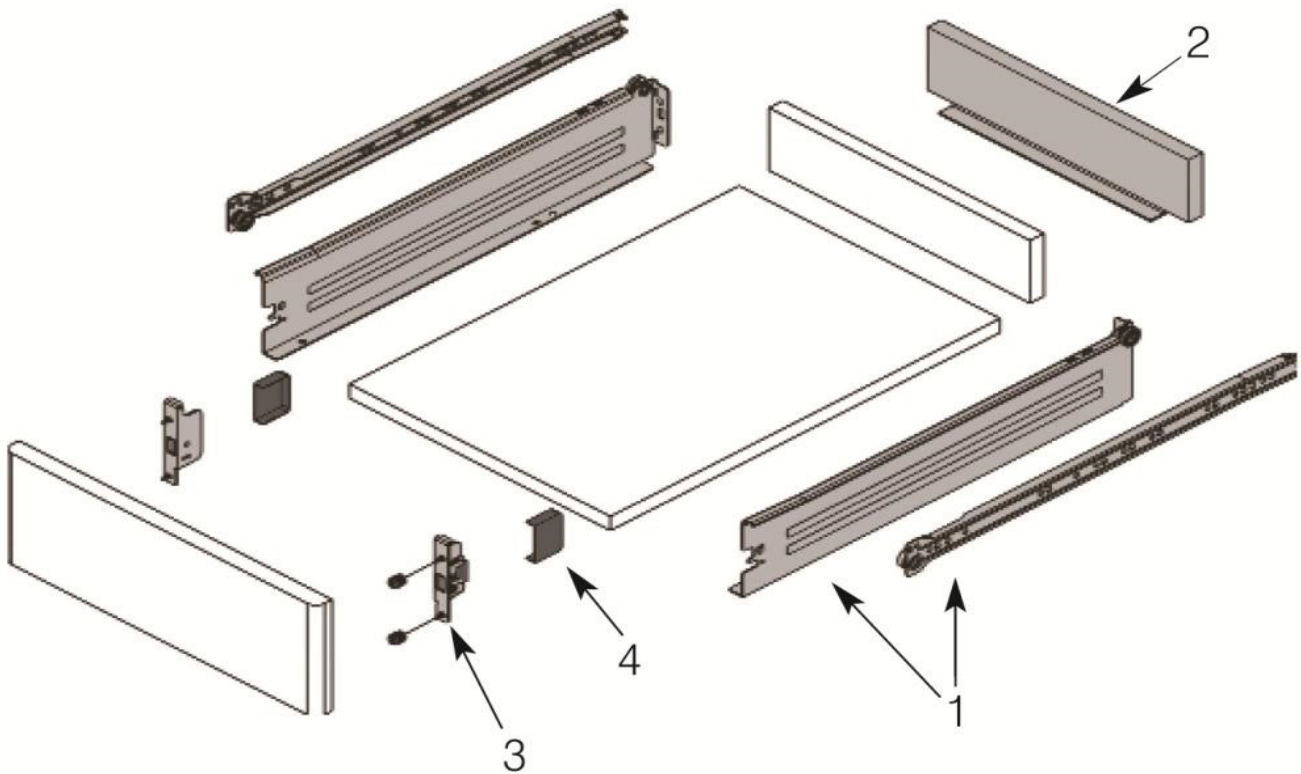

**Metal Drawer Sides - DS708545WH**

**Height:** 85mm  
**Length:** 450mm  
**Load Rating:** 25kg  
**Extension:** 75%  
**Finish:** White

Size in mm

## Soft Closing Drawer Dampers

Mass to be braked: 25kg

Material: Plastic

Length	SKU
Soft Close Damper	DS90012
Metal Sides Actuator - 16mm	DS90013

## Metal Sides