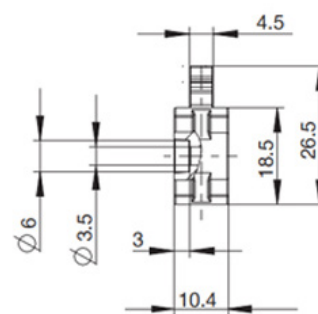

**Metal Drawer Sides - DS708545WH**

**Height:** 85mm  
**Length:** 450mm  
**Load Rating:** 25kg  
**Extension:** 75%  
**Finish:** White

Size in mm

## Soft Closing Drawer Dampers

Mass to be braked: 25kg

Material: Plastic

Length	SKU
Soft Close Damper	DS90012
Metal Sides Actuator - 16mm	DS90013