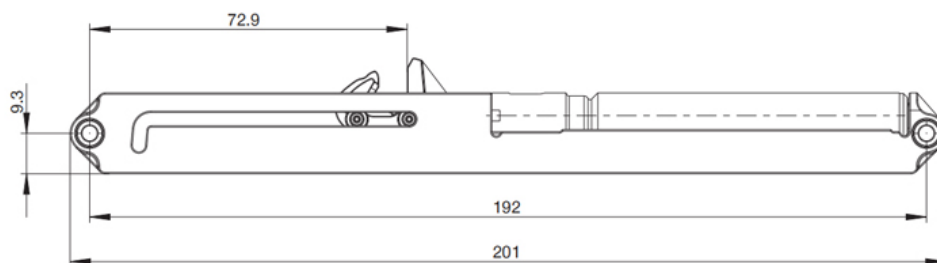

**Metal Drawer Sides - DS708545WH**

**Height:** 85mm  
**Length:** 450mm  
**Load Rating:** 25kg  
**Extension:** 75%  
**Finish:** White

Size in mm

## Soft Closing Drawer Dampers

Mass to be braked: 25kg

Material: Plastic

Length	SKU
Soft Close Damper	DS90012
Metal Sides Actuator - 16mm	DS90013