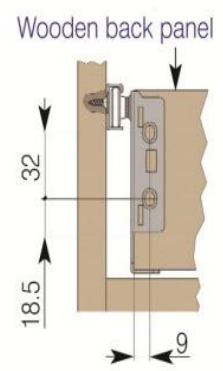

**Metal Drawer Sides - DS708545WH**

**Height:** 85mm  
**Length:** 450mm  
**Load Rating:** 25kg  
**Extension:** 75%  
**Finish:** White

Size in mm

## Soft Closing Drawer Dampers

Mass to be braked: 25kg

Material: Plastic

Length	SKU
Soft Close Damper	DS90012
Metal Sides Actuator - 16mm	DS90013