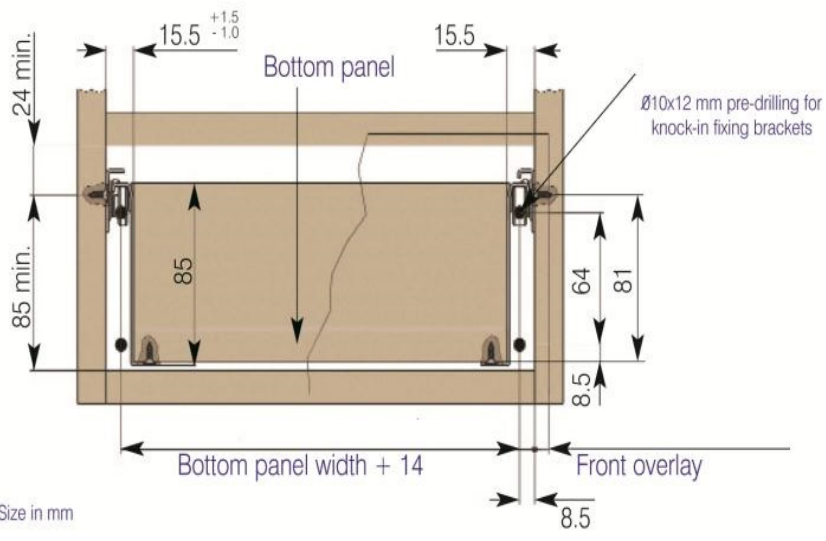

**Metal Drawer Sides - DS708545WH**

**Height:** 85mm  
**Length:** 450mm  
**Load Rating:** 25kg  
**Extension:** 75%  
**Finish:** White

Size in mm

## Soft Closing Drawer Dampers

Mass to be braked: 25kg

Material: Plastic

Length	SKU
Soft Close Damper	DS90012
Metal Sides Actuator - 16mm	DS90013