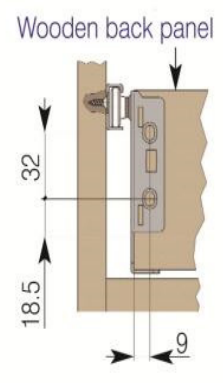

**Metal Drawer Sides - DS708545WH**

**Height:** 85mm  
**Length:** 450mm  
**Load Rating:** 25kg  
**Extension:** 75%  
**Finish:** White

Size in mm