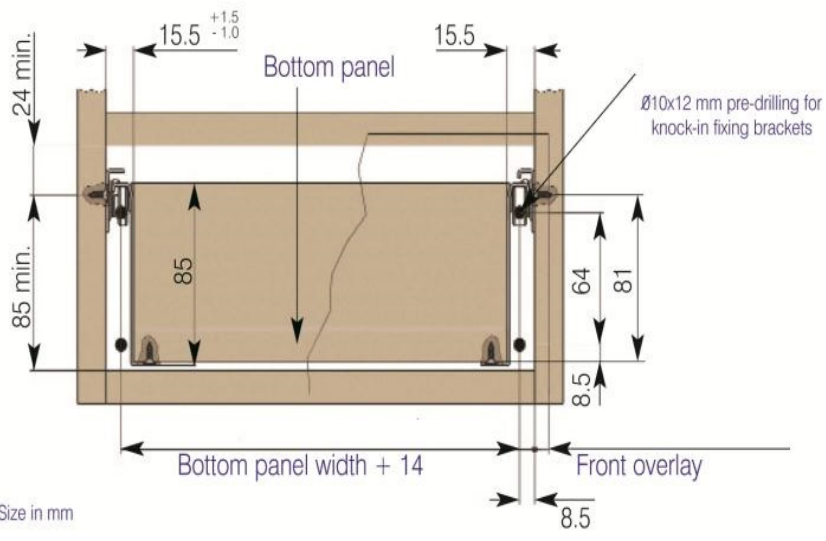

**Metal Drawer Sides - DS708545WH**

**Height:** 85mm  
**Length:** 450mm  
**Load Rating:** 25kg  
**Extension:** 75%  
**Finish:** White

Size in mm