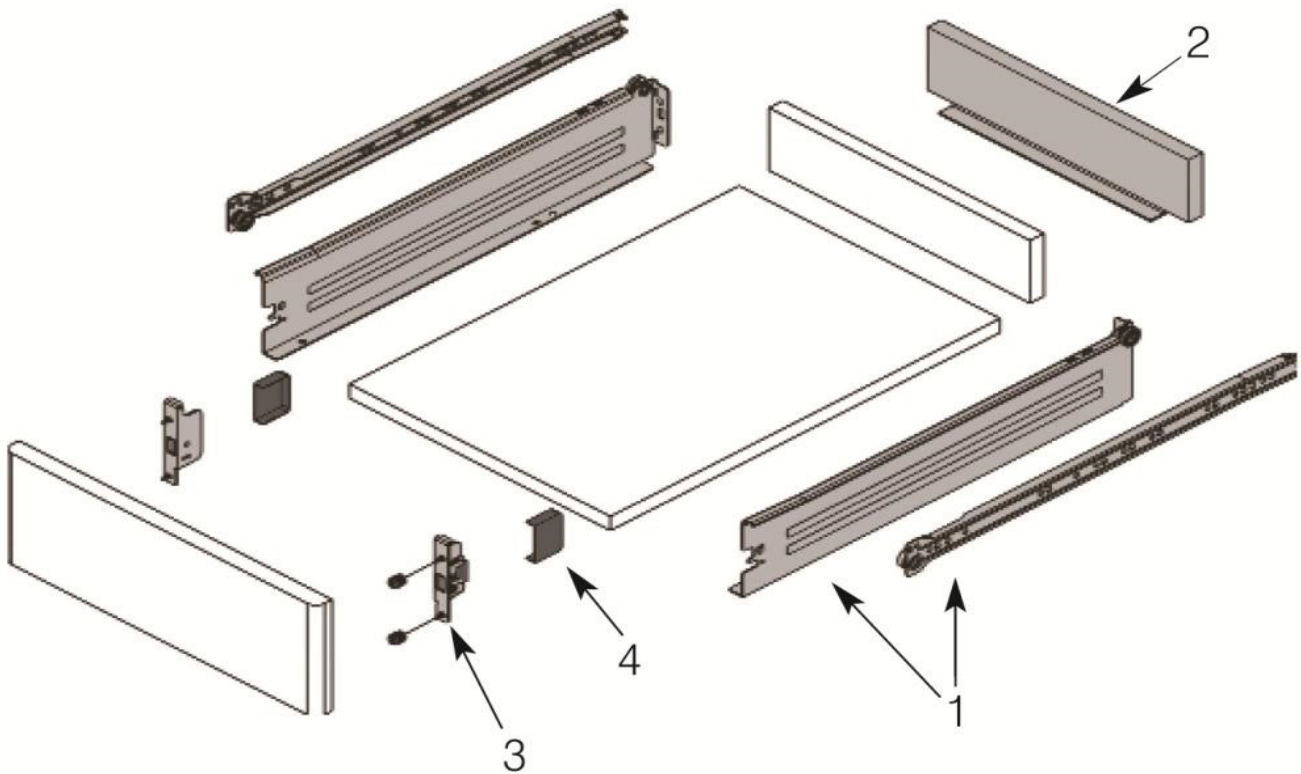

**Metal Drawer Sides - DS708545WH**

**Height:** 85mm  
**Length:** 450mm  
**Load Rating:** 25kg  
**Extension:** 75%  
**Finish:** White

Size in mm