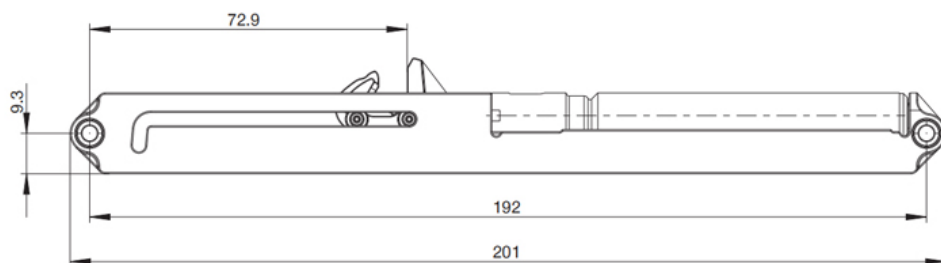

Metal Drawer Sides - DS708540WH

Height: 85mm
Length: 400mm
Load Rating: 25kg
Extension: 75%
Finish: White

Size in mm

Soft Closing Drawer Dampers

Mass to be braked: 25kg

Material: Plastic

Length	SKU
Soft Close Damper	DS90012
Metal Sides Actuator - 16mm	DS90013

Metal Sides