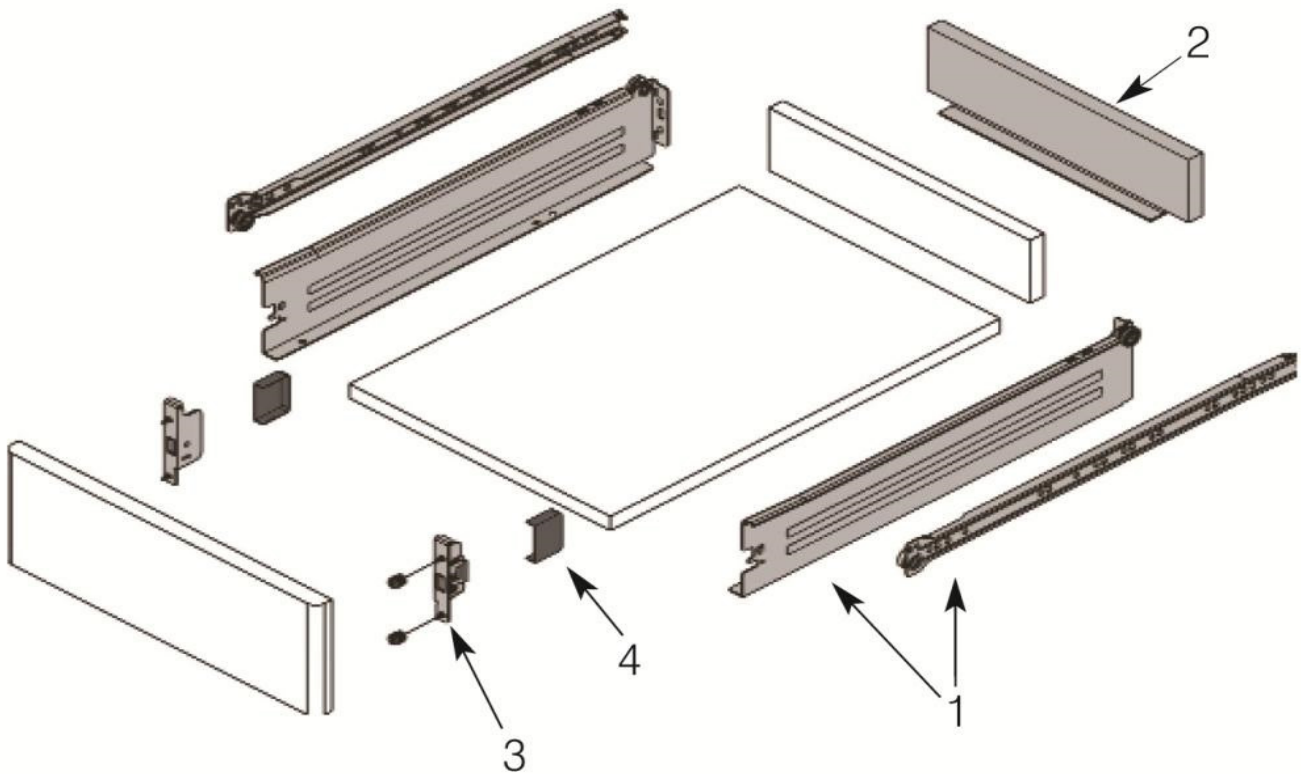

Metal Drawer Sides - DS708540WH

Height: 85mm
Length: 400mm
Load Rating: 25kg
Extension: 75%
Finish: White

Size in mm

Soft Closing Drawer Dampers

Mass to be braked: 25kg

Material: Plastic

Length	SKU
Soft Close Damper	DS90012
Metal Sides Actuator - 16mm	DS90013

Metal Sides