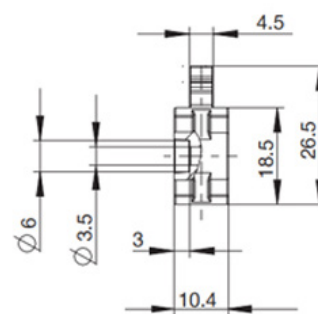

Metal Drawer Sides - DS708540WH

Height: 85mm
Length: 400mm
Load Rating: 25kg
Extension: 75%
Finish: White

Size in mm

Soft Closing Drawer Dampers

Mass to be braked: 25kg

Material: Plastic

Length	SKU
Soft Close Damper	DS90012
Metal Sides Actuator - 16mm	DS90013