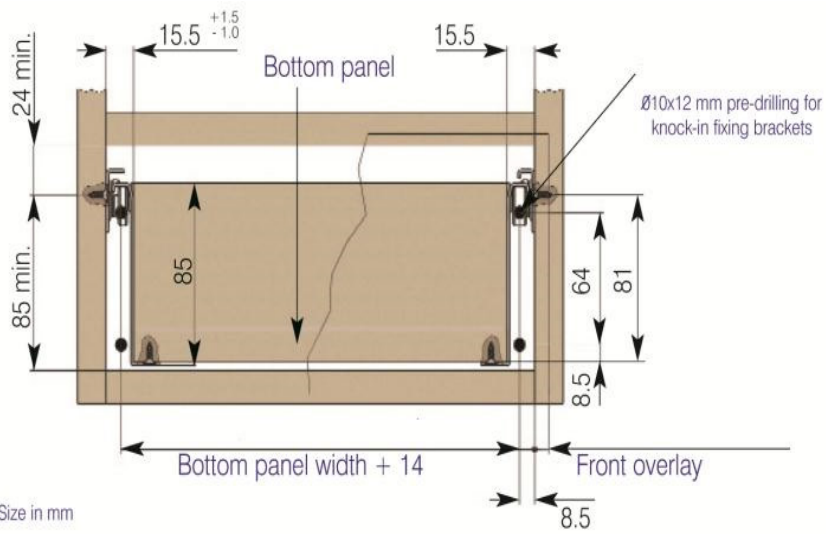

Metal Drawer Sides - DS708540WH

Height: 85mm
Length: 400mm
Load Rating: 25kg
Extension: 75%
Finish: White

Size in mm

Soft Closing Drawer Dampers

Mass to be braked: 25kg

Material: Plastic

Length	SKU
Soft Close Damper	DS90012
Metal Sides Actuator - 16mm	DS90013