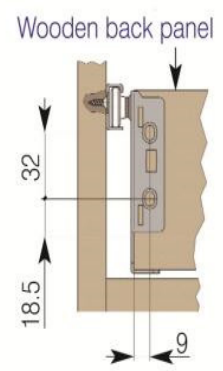

Metal Drawer Sides - DS708540WH

Height: 85mm
Length: 400mm
Load Rating: 25kg
Extension: 75%
Finish: White

Size in mm

Soft Closing Drawer Dampers

Mass to be braked: 25kg

Material: Plastic

Length	SKU
Soft Close Damper	DS90012
Metal Sides Actuator - 16mm	DS90013