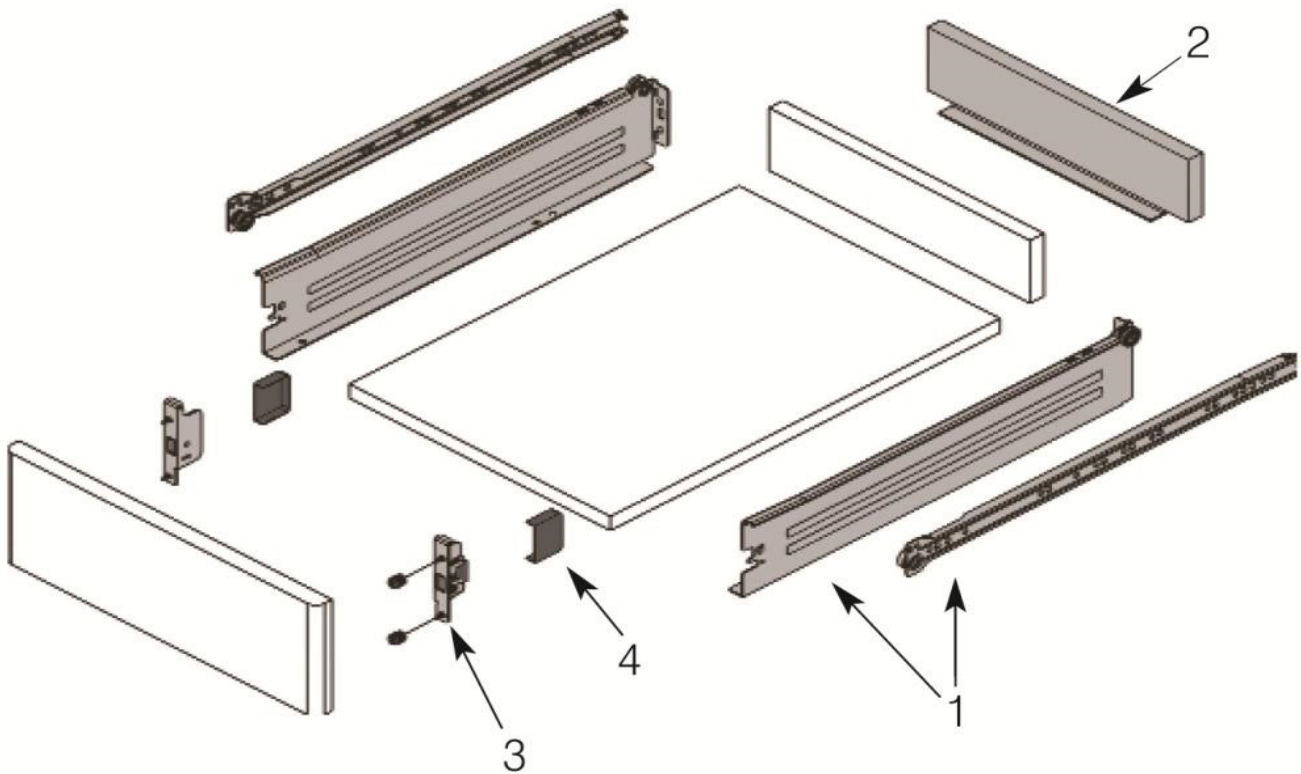

**Metal Drawer Sides - DS708540WH**

**Height:** 85mm  
**Length:** 400mm  
**Load Rating:** 25kg  
**Extension:** 75%  
**Finish:** White

Size in mm