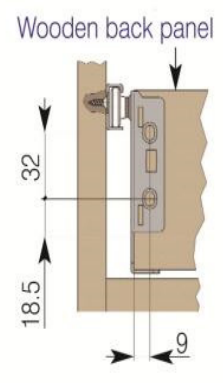

**Metal Drawer Sides - DS708540WH**

**Height:** 85mm  
**Length:** 400mm  
**Load Rating:** 25kg  
**Extension:** 75%  
**Finish:** White

Size in mm