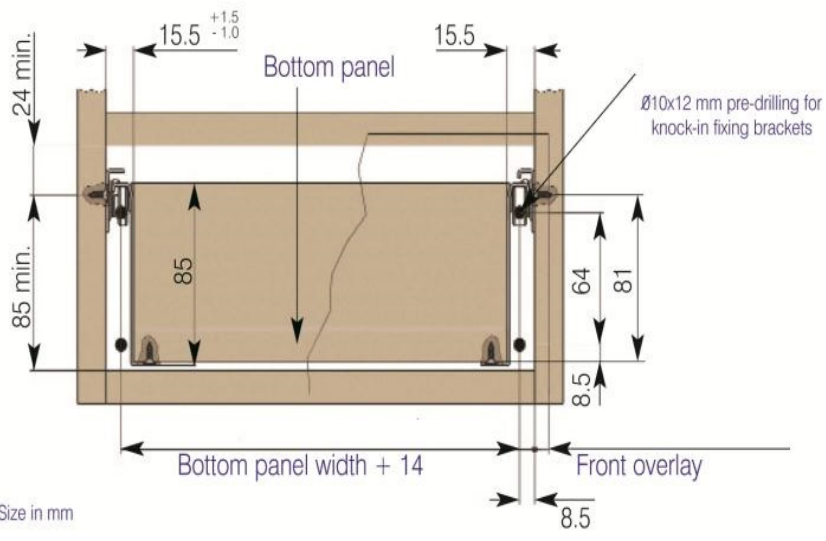

**Metal Drawer Sides - DS708540WH**

**Height:** 85mm  
**Length:** 400mm  
**Load Rating:** 25kg  
**Extension:** 75%  
**Finish:** White

Size in mm