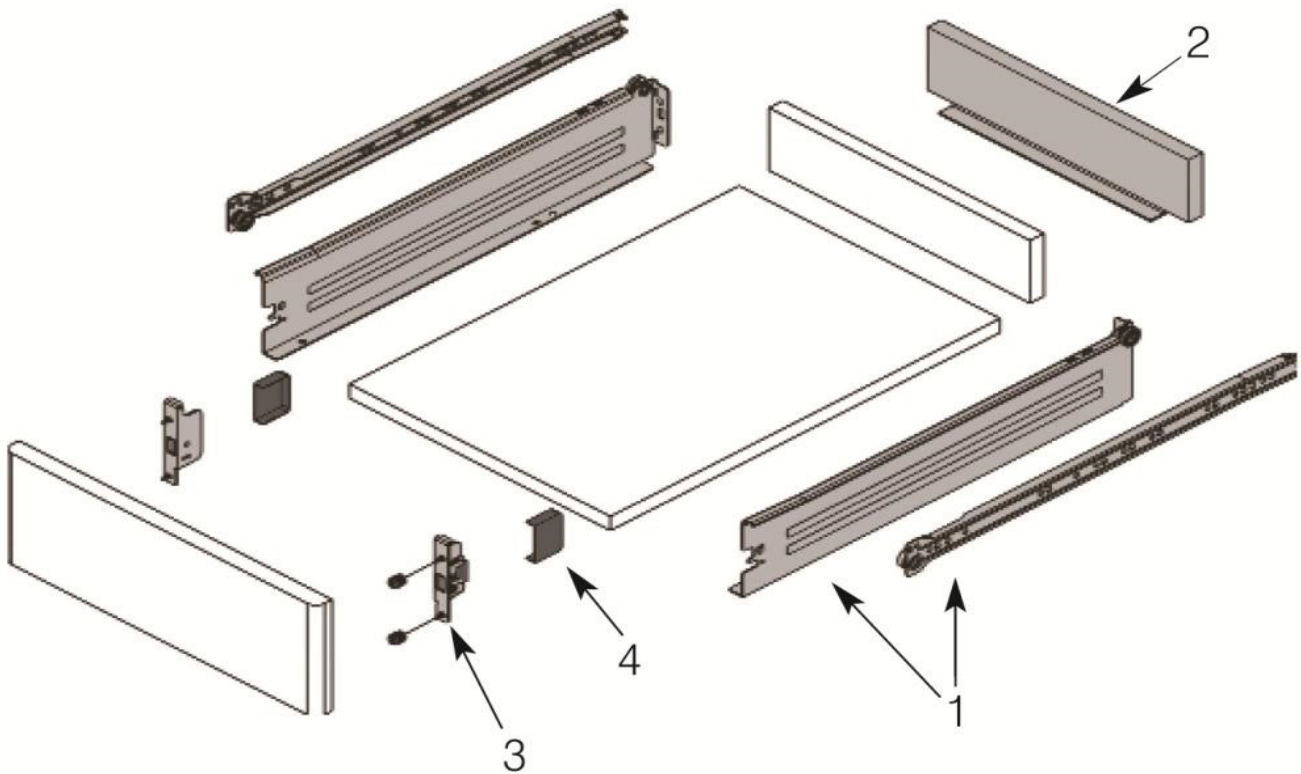

Metal Drawer Sides - DS708535WH

Height: 85mm
Length: 350mm
Load Rating: 25kg
Extension: 75%
Finish: White

Size in mm

Soft Closing Drawer Dampers

Mass to be braked: 25kg

Material: Plastic

Length	SKU
Soft Close Damper	DS90012
Metal Sides Actuator - 16mm	DS90013

Metal Sides