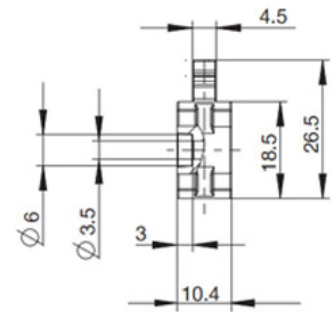

Metal Drawer Sides - DS708535WH

Height: 85mm
Length: 350mm
Load Rating: 25kg
Extension: 75%
Finish: White

Size in mm

Soft Closing Drawer Dampers

Mass to be braked: 25kg

Material: Plastic

Length	SKU
Soft Close Damper	DS90012
Metal Sides Actuator - 16mm	DS90013