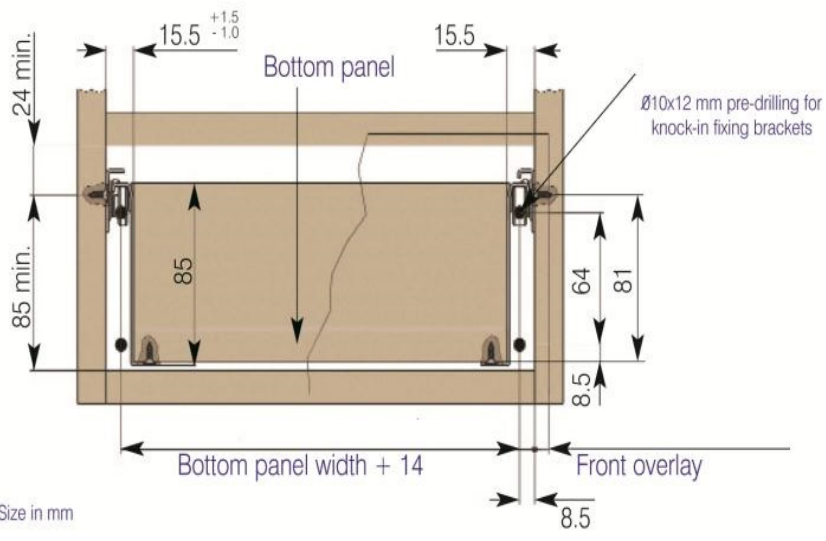

Metal Drawer Sides - DS708535WH

Height: 85mm
Length: 350mm
Load Rating: 25kg
Extension: 75%
Finish: White

Size in mm

Soft Closing Drawer Dampers

Mass to be braked: 25kg

Material: Plastic

Length	SKU
Soft Close Damper	DS90012
Metal Sides Actuator - 16mm	DS90013