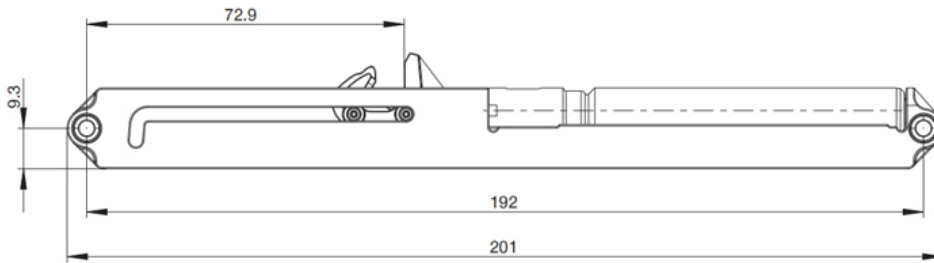

Metal Drawer Sides - DS708535WH

Height: 85mm
Length: 350mm
Load Rating: 25kg
Extension: 75%
Finish: White

Size in mm

Soft Closing Drawer Dampers

Mass to be braked: 25kg

Material: Plastic

Length	SKU
Soft Close Damper	DS90012
Metal Sides Actuator - 16mm	DS90013

Metal Sides