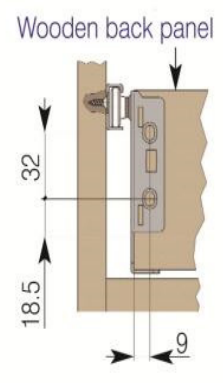

Metal Drawer Sides - DS708535WH

Height: 85mm
Length: 350mm
Load Rating: 25kg
Extension: 75%
Finish: White

Size in mm

Soft Closing Drawer Dampers

Mass to be braked: 25kg

Material: Plastic

Length	SKU
Soft Close Damper	DS90012
Metal Sides Actuator - 16mm	DS90013