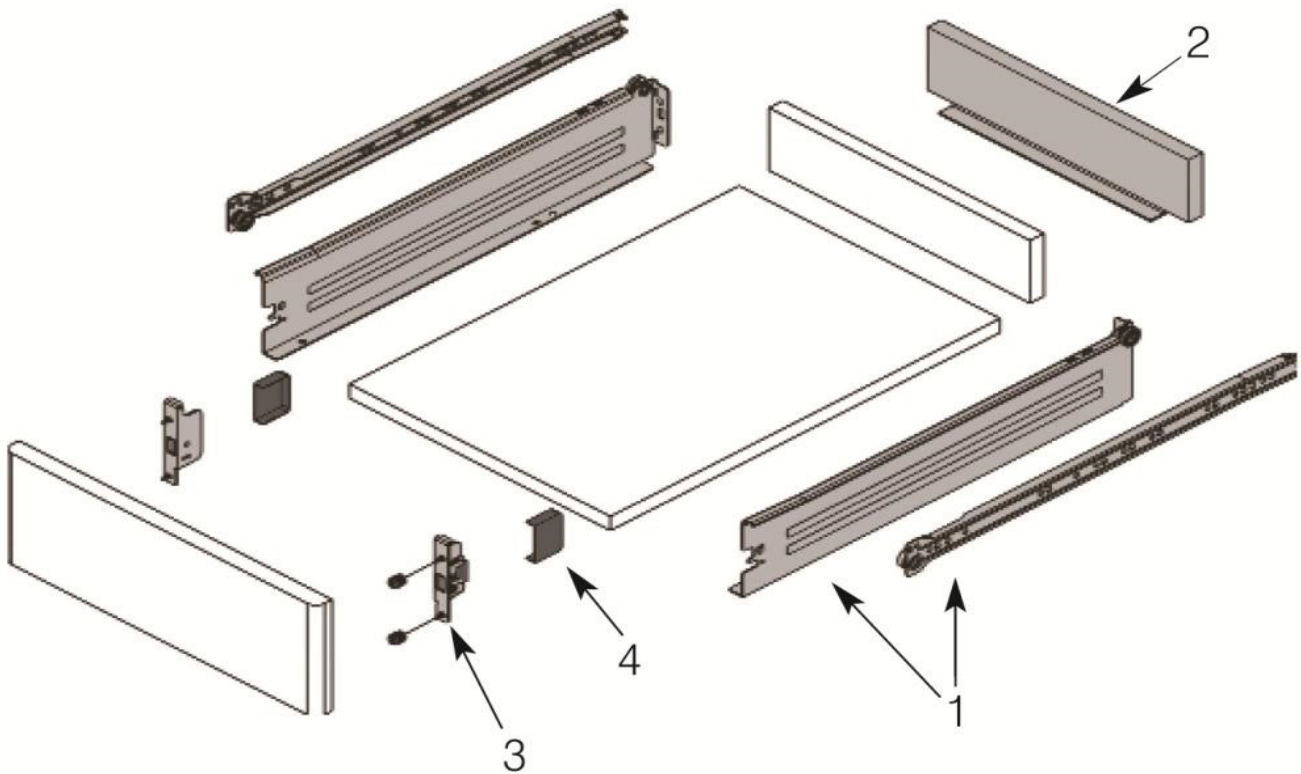

Metal Drawer Sides - DS708535WH

Height: 85mm
Length: 350mm
Load Rating: 25kg
Extension: 75%
Finish: White

Size in mm