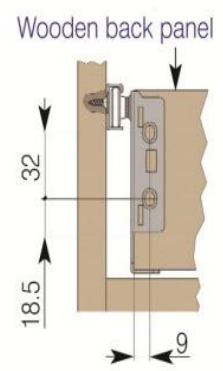

Metal Drawer Sides - DS708535WH

Height: 85mm
Length: 350mm
Load Rating: 25kg
Extension: 75%
Finish: White

Size in mm