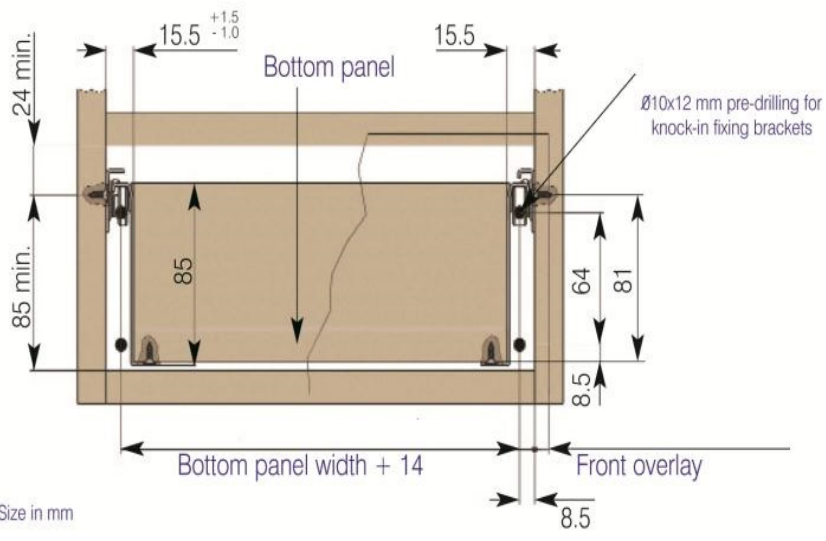

Metal Drawer Sides - DS708535WH

Height: 85mm
Length: 350mm
Load Rating: 25kg
Extension: 75%
Finish: White

Size in mm