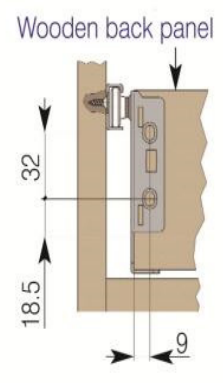

Metal Drawer Sides - DS708527WH

Height: 85mm
Length: 270mm
Load Rating: 25kg
Extension: 75%
Finish: White

Size in mm

Soft Closing Drawer Dampers

Mass to be braked: 25kg

Material: Plastic

| Length | SKU |
|-----------------------------|---------|
| Soft Close Damper | DS90012 |
| Metal Sides Actuator - 16mm | DS90013 |

Metal Sides

Dimensions not binding.