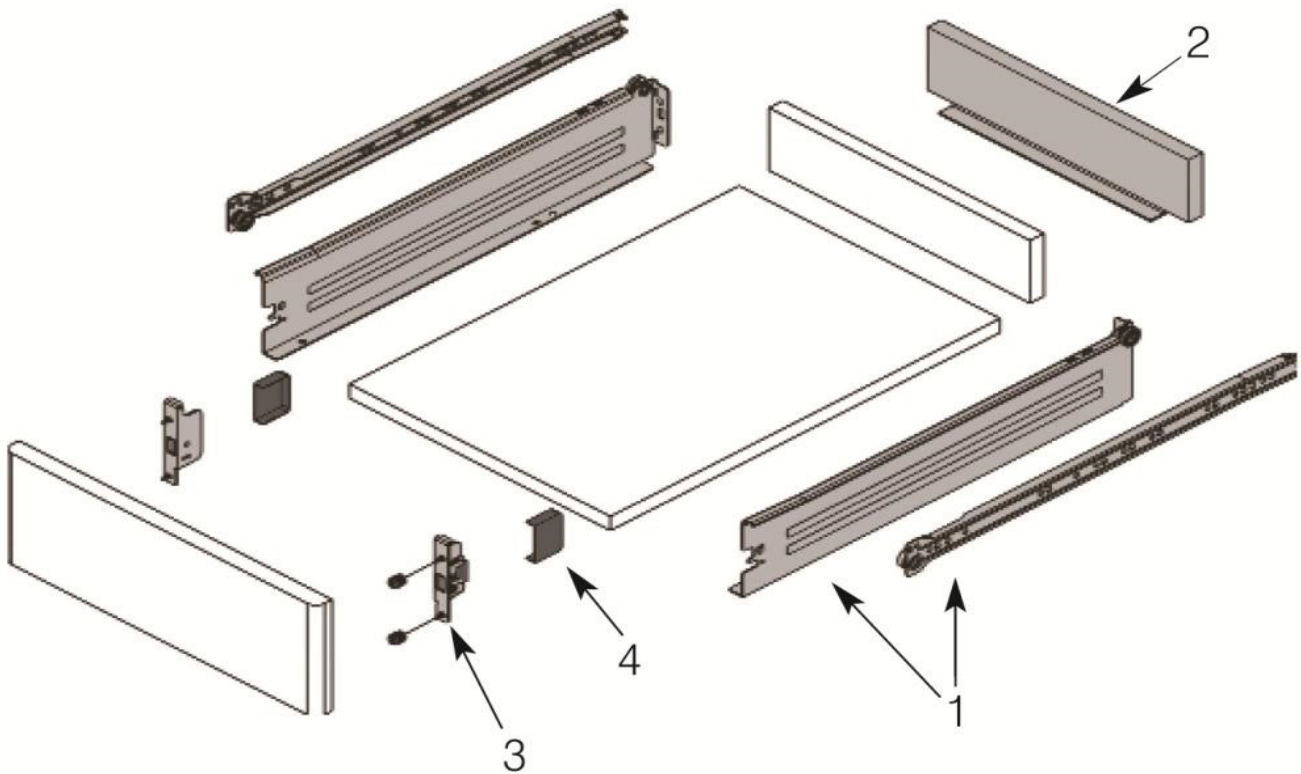

Metal Drawer Sides - DS708527WH

Height: 85mm
Length: 270mm
Load Rating: 25kg
Extension: 75%
Finish: White

Size in mm

Soft Closing Drawer Dampers

Mass to be braked: 25kg

Material: Plastic

| Length | SKU |
|-----------------------------|---------|
| Soft Close Damper | DS90012 |
| Metal Sides Actuator - 16mm | DS90013 |

Metal Sides

Dimensions not binding.