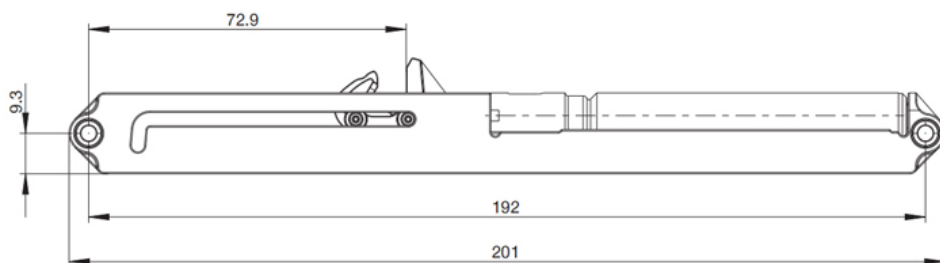

Metal Drawer Sides - DS708527WH

Height: 85mm
Length: 270mm
Load Rating: 25kg
Extension: 75%
Finish: White

Size in mm

Soft Closing Drawer Dampers

Mass to be braked: 25kg

Material: Plastic

| Length | SKU |
|-----------------------------|---------|
| Soft Close Damper | DS90012 |
| Metal Sides Actuator - 16mm | DS90013 |

Metal Sides

Dimensions not binding.