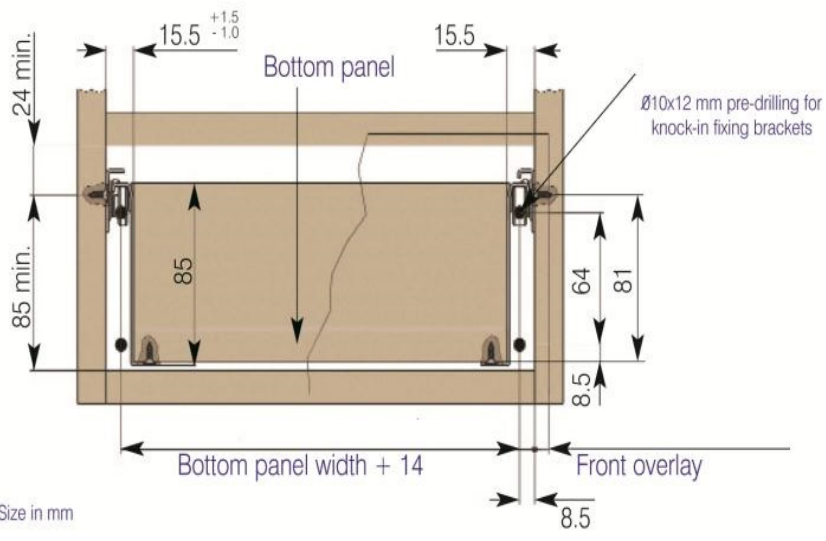

Metal Drawer Sides - DS708527WH

Height: 85mm
Length: 270mm
Load Rating: 25kg
Extension: 75%
Finish: White

Size in mm

Soft Closing Drawer Dampers

Mass to be braked: 25kg

Material: Plastic

| Length | SKU |
|-----------------------------|---------|
| Soft Close Damper | DS90012 |
| Metal Sides Actuator - 16mm | DS90013 |

Metal Sides

Dimensions not binding.