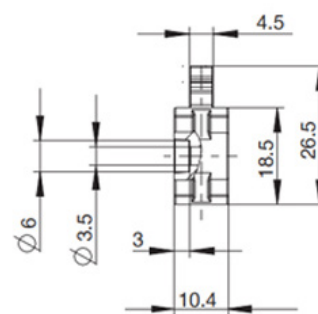

Metal Drawer Sides - DS708527WH

Height: 85mm
Length: 270mm
Load Rating: 25kg
Extension: 75%
Finish: White

Size in mm

Soft Closing Drawer Dampers

Mass to be braked: 25kg

Material: Plastic

| Length | SKU |
|-----------------------------|---------|
| Soft Close Damper | DS90012 |
| Metal Sides Actuator - 16mm | DS90013 |

Metal Sides

Dimensions not binding.