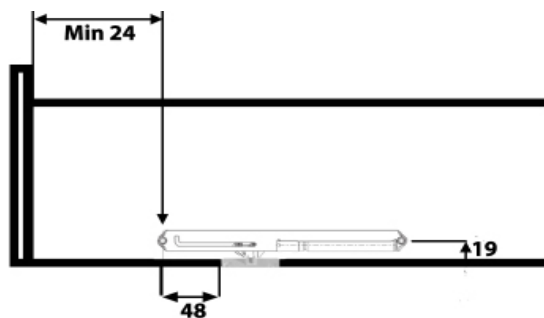

Metal Drawer Sides - DS708527WH

Height: 85mm
Length: 270mm
Load Rating: 25kg
Extension: 75%
Finish: White

Size in mm

Soft Closing Drawer Dampers

Mass to be braked: 25kg

Material: Plastic

| Length | SKU |
|-----------------------------|---------|
| Soft Close Damper | DS90012 |
| Metal Sides Actuator - 16mm | DS90013 |

Metal Sides

Dimensions not binding.