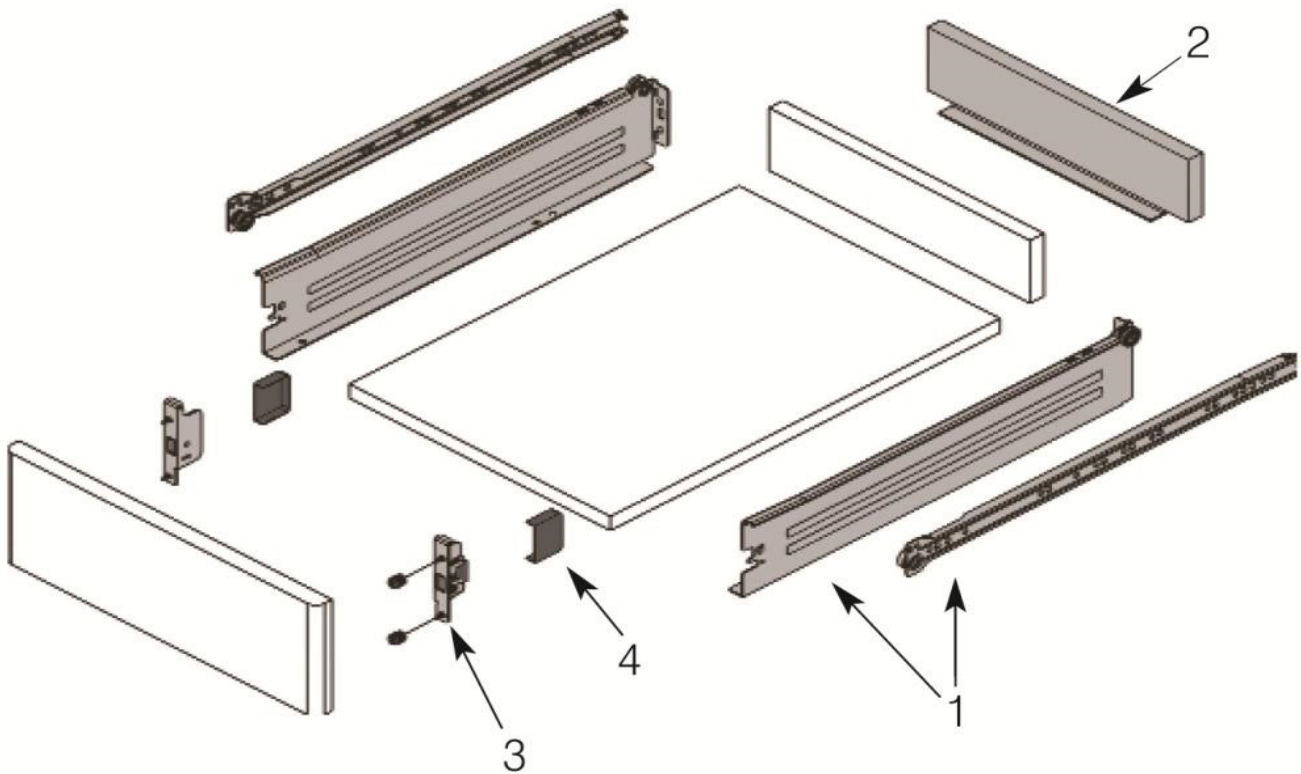

Metal Drawer Sides - DS708527WH

Height: 85mm
Length: 270mm
Load Rating: 25kg
Extension: 75%
Finish: White

Size in mm