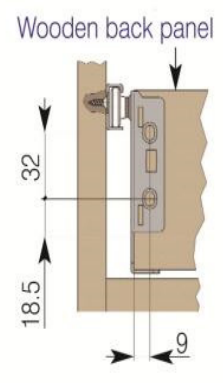

Metal Drawer Sides - DS708527WH

Height: 85mm
Length: 270mm
Load Rating: 25kg
Extension: 75%
Finish: White

Size in mm