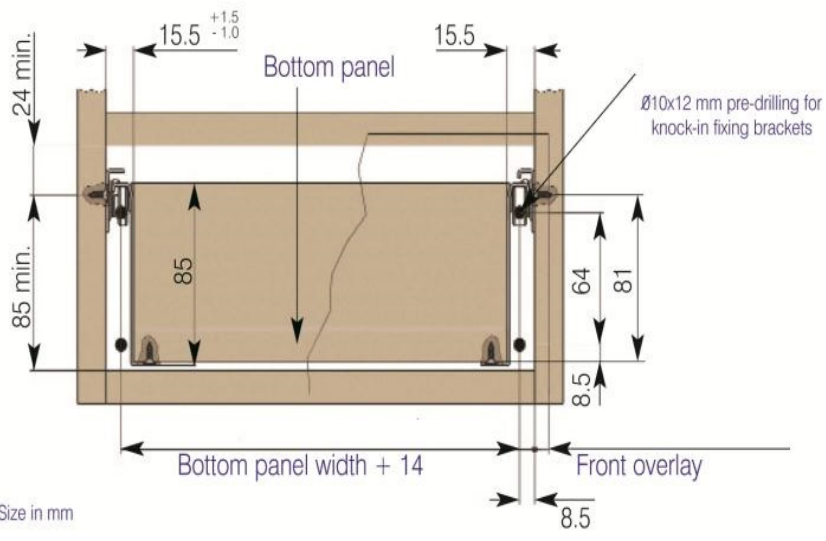

Metal Drawer Sides - DS708527WH

Height: 85mm
Length: 270mm
Load Rating: 25kg
Extension: 75%
Finish: White

Size in mm