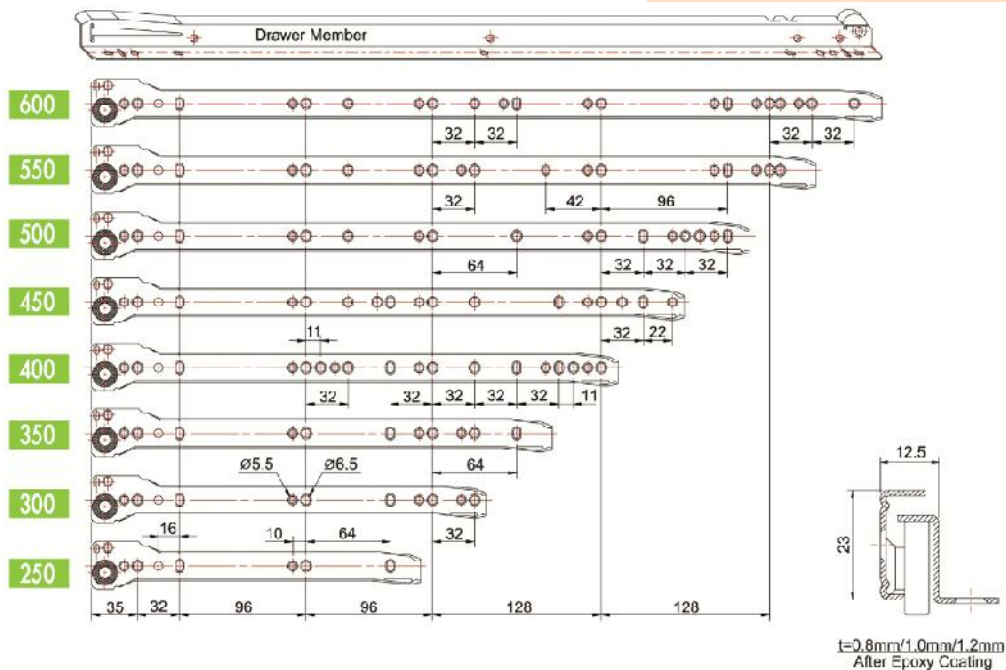

Details

- Bottom Fixed
- 12.5mm Installation Width
- 25kg Load Rating
- Standard Screw-Fix Fixing Method
- Sold as a Set

Technical Diagrams

Code	Length	Extension	Colour	Component	Side Clearance	Box Quantity	Fixing Method
DS63000	300MM	225MM	WHITE	N/A	25MM	20 SETS	32MM HOLE
DS63001	300MM	225MM	BROWN	N/A	25MM	20 SETS	32MM HOLE
DS63500	350MM	265MM	WHITE	N/A	25MM	20 SETS	32MM HOLE
DS63501	350MM	265MM	BROWN	N/A	25MM	20 SETS	32MM HOLE
DS63502	350MM	265MM	BLACK	N/A	25MM	20 SETS	32MM HOLE
DS64001	400MM	315MM	WHITE	N/A	25MM	20 SETS	32MM HOLE
DS64002	400MM	315MM	BROWN	N/A	25MM	20 SETS	32MM HOLE
DS64003	400MM	315MM	BLACK	N/A	25MM	20 SETS	32MM HOLE
DS64501	450MM	353MM	WHITE	N/A	25MM	20 SETS	32MM HOLE
DS64502	450MM	353MM	BROWN	N/A	25MM	20 SETS	32MM HOLE
DS64503	450MM	353MM	BLACK	N/A	25MM	20 SETS	32MM HOLE
DS65000	500MM	403MM	WHITE	N/A	25MM	20 SETS	32MM HOLE
DS65001	500MM	403MM	BROWN	N/A	25MM	20 SETS	32MM HOLE
DS65002	500MM	403MM	BLACK	N/A	25MM	20 SETS	32MM HOLE
DS65501	550MM	453MM	WHITE	N/A	25MM	20 SETS	32MM HOLE
DS65503	550MM	453MM	BLACK	N/A	25MM	20 SETS	32MM HOLE
DS14002	400MM	315MM	WHITE	R/H CARCASS	25MM	100 PIECES	32MM HOLE
DS24002	400MM	315MM	WHITE	R/H DRAWER	25MM	100 PIECES	32MM HOLE
DS34002	400MM	315MM	WHITE	L/H CARCASS	25MM	100 PIECES	32MM HOLE
DS44002	400MM	315MM	WHITE	L/H DRAWER	25MM	100 PIECES	32MM HOLE
DS15004	500MM	403MM	BLACK	R/H CARCASS	25MM	100 PIECES	32MM HOLE
DS25003	500MM	403MM	BLACK	R/H DRAWER	25MM	100 PIECES	32MM HOLE
DS35004	500MM	403MM	BLACK	L/H CARCASS	25MM	100 PIECES	32MM HOLE
DS45001	500MM	403MM	BLACK	L/H DRAWER	25MM	100 PIECES	32MM HOLE
DS15504	550MM	453MM	WHITE	R/H CARCASS	25MM	100 PIECES	32MM HOLE
DS25506	550MM	453MM	WHITE	R/H DRAWER	25MM	100 PIECES	32MM HOLE
DS35505	550MM	453MM	WHITE	L/H CARCASS	25MM	100 PIECES	32MM HOLE
DS45504	550MM	453MM	WHITE	L/H DRAWER	25MM	100 PIECES	32MM HOLE

Set Pack & Industrial Pack Roller Runners

Drawer Systems