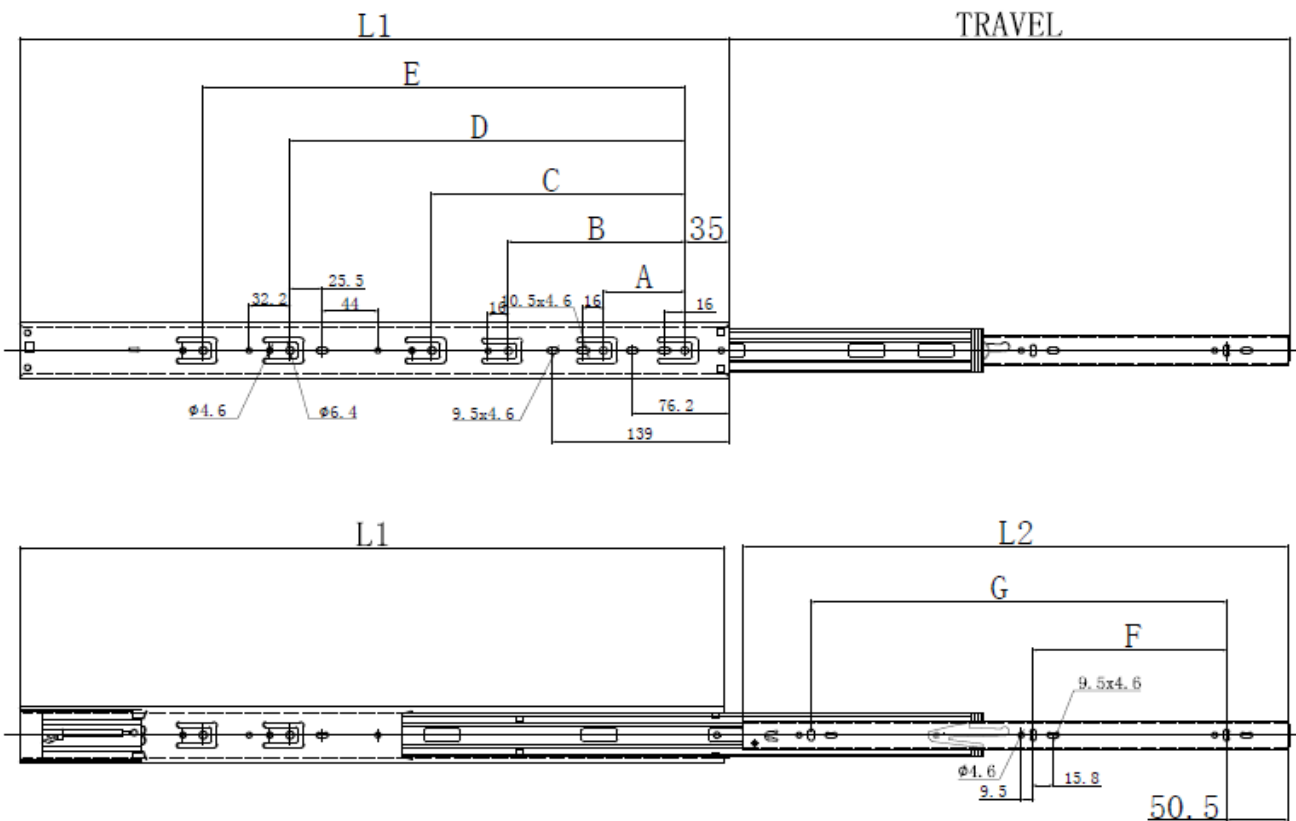

Eurofit Ball Bearing 45kg Soft Close Drawer Slide

Extension: 100%

Load Rating: 45kg

Profile Height: 46mm

Profile Thickness: 12.7mm

Finish: Zinc Plated

Material: Cold Rolled Steel

Lever Disconnect

Length	SKU
350mm	DS53501
400mm	DS54001
450mm	DS54501
500mm	DS55001
550mm	DS55506

SKU	Length (L1)(mm)	Travel (mm)	Length (L2)(mm)	A (mm)	B (mm)	C (mm)	D (mm)	E (mm)	F (mm)	G (mm)
DS53501	350	335	331	64	192	-	-	-	128	224
DS54001	400	400	381	64	224	-	-	-	128	288
DS54501	450	450	431	64	224	228	-	-	160	320
DS55001	500	500	481	64	224	320	-	-	192	384
DS55506	550	550	531	64	224	-	352	-	224	416

Dimensions not binding.