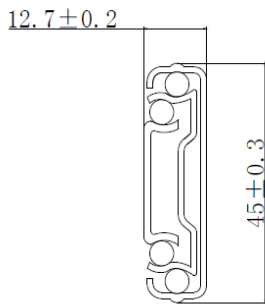

Eurofit Ball Bearing 45kg Soft Close Drawer Slide

Extension: 100%

Load Rating: 45kg

Profile Height: 46mm

Profile Thickness: 12.7mm

Finish: Zinc Plated

Material: Cold Rolled Steel

Lever Disconnect

Length	SKU
350mm	DS53501
400mm	DS54001
450mm	DS54501
500mm	DS55001
550mm	DS55506

SKU	Length (L1)(mm)	Travel (mm)	Length (L2)(mm)	A (mm)	B (mm)	C (mm)	D (mm)	E (mm)	F (mm)	G (mm)
DS53501	350	335	331	64	192	-	-	-	128	224
DS54001	400	400	381	64	224	-	-	-	128	288
DS54501	450	450	431	64	224	228	-	-	160	320
DS55001	500	500	481	64	224	320	-	-	192	384
DS55506	550	550	531	64	224	-	352	-	224	416

Dimensions not binding.