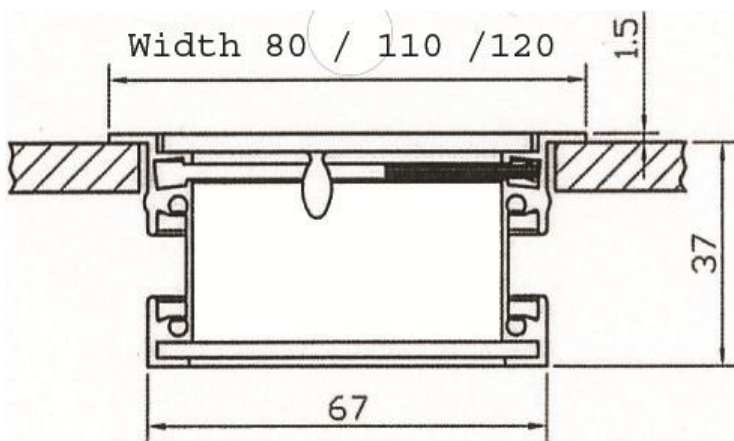

Cable Exit with Magnetic Curved Cover for 40mm Tops

Details

- Cable outlet in Aluminium
- Magnetic cover
- Black brush cable seal
- Finish: Sanded Silver effect
- Thickness: 37mm

Installation Guide

Worktop hole opening size:

X = Length -9

Y = Width -9

ITEM NO.	UNIT	COVER FINISH	HEIGHT	LENGTH	WIDTH	BOX QTY
CP30000	EACH	SILVER	37MM	80MM	80MM	1
CP30001	EACH	SILVER	37MM	160MM	80MM	1
CP30002	EACH	SILVER	37MM	240MM	80MM	1
CP30003	EACH	SILVER	37MM	960MM	80MM	1
CP31000	EACH	BLACK	37MM	80MM	80MM	1
CP31001	EACH	BLACK	37MM	160MM	80MM	1
CP31002	EACH	BLACK	37MM	240MM	80MM	1
CP31003	EACH	BLACK	37MM	960MM	80MM	1