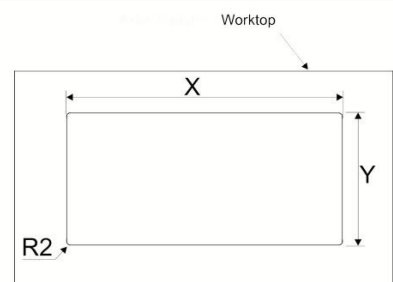

Cable Exit with Magnetic Curved Cover for 40mm Tops

Details

- Cable outlet in Aluminium
- Magnetic cover
- Black brush cable seal
- Finish: Sanded Silver effect
- Thickness: 37mm

Installation Guide

Worktop hole opening size:

X = Length -9

Y = Width -9

ITEM NO.	UNIT	COVER FINISH	HEIGHT	LENGTH	WIDTH	BOX QTY
CP30000	EACH	SILVER	37MM	80MM	80MM	1
CP30001	EACH	SILVER	37MM	160MM	80MM	1
CP30002	EACH	SILVER	37MM	240MM	80MM	1
CP30003	EACH	SILVER	37MM	960MM	80MM	1
CP31000	EACH	BLACK	37MM	80MM	80MM	1
CP31001	EACH	BLACK	37MM	160MM	80MM	1
CP31002	EACH	BLACK	37MM	240MM	80MM	1
CP31003	EACH	BLACK	37MM	960MM	80MM	1