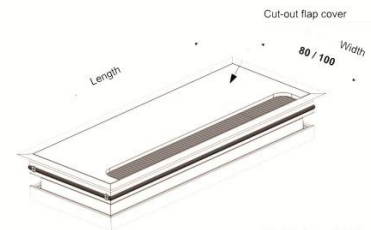

Cable Exit with Magnetic Curved Cover for 40mm Tops

Details

- Cable outlet in Aluminium
- Magnetic cover
- Black brush cable seal
- Finish: Sanded Silver effect
- Thickness: 37mm

Installation Guide

Worktop hole opening size:

X = Length -9

Y = Width -9

ITEM NO.	UNIT	COVER FINISH	HEIGHT	LENGTH	WIDTH	BOX QTY
CP30000	EACH	SILVER	37MM	80MM	80MM	1
CP30001	EACH	SILVER	37MM	160MM	80MM	1
CP30002	EACH	SILVER	37MM	240MM	80MM	1
CP30003	EACH	SILVER	37MM	960MM	80MM	1
CP31000	EACH	BLACK	37MM	80MM	80MM	1
CP31001	EACH	BLACK	37MM	160MM	80MM	1
CP31002	EACH	BLACK	37MM	240MM	80MM	1
CP31003	EACH	BLACK	37MM	960MM	80MM	1