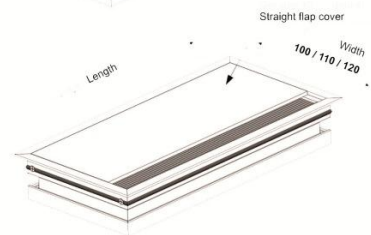

Cable Exit with Magnetic Curved Cover for 40mm Tops

Details

- Cable outlet in Aluminium
- Magnetic cover
- Black brush cable seal
- Finish: Sanded Silver effect
- Thickness: 37mm

Installation Guide

Worktop hole opening size:

X = Length -9

Y = Width -9

ITEM NO.	UNIT	COVER FINISH	HEIGHT	LENGTH	WIDTH	BOX QTY
CP30000	EACH	SILVER	37MM	80MM	80MM	1
CP30001	EACH	SILVER	37MM	160MM	80MM	1
CP30002	EACH	SILVER	37MM	240MM	80MM	1
CP30003	EACH	SILVER	37MM	960MM	80MM	1
CP31000	EACH	BLACK	37MM	80MM	80MM	1
CP31001	EACH	BLACK	37MM	160MM	80MM	1
CP31002	EACH	BLACK	37MM	240MM	80MM	1
CP31003	EACH	BLACK	37MM	960MM	80MM	1