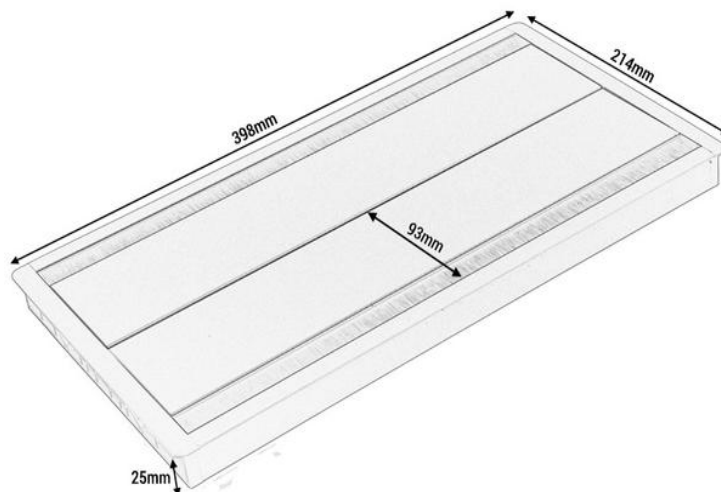

Dimensions not binding.