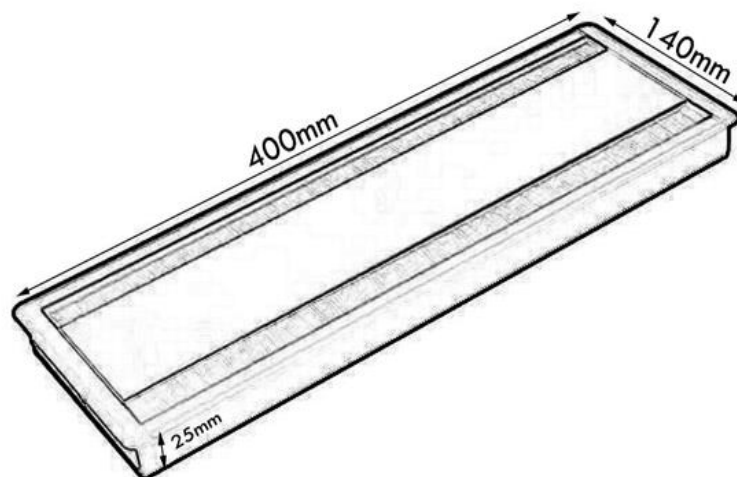

# Double Exit Cable Grommet 400mm x 140mm x 25mm

eu<sup>o</sup>fit

## Double Exit Cable Grommet

**Shape:** Rectangular

**Width:** 400mm

**Length:** 140mm

**Depth:** 25mm

**Cable Outlet:** Aluminium

**Cable Seal:** Black Brushes

Finish	SKU
Black	CP21000BK
Silver	CP21000SV
White	CP21000WH

Dimensions not binding.