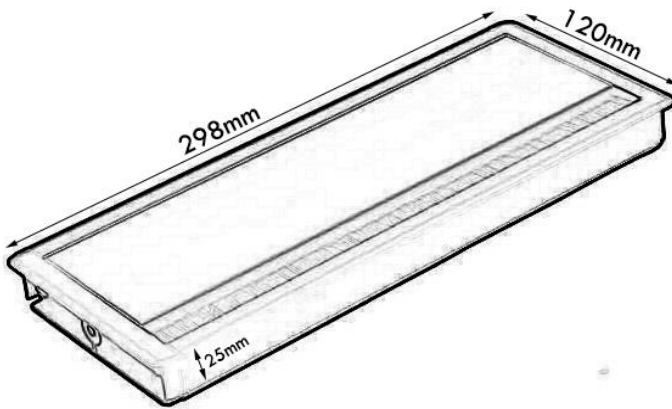

Cable Grommet 298mm x 120mm x 25mm

- Shape:** Rectangular
- Width:** 298mm
- Length:** 120mm
- Depth:** 25mm
- Cable Outlet:** Aluminium
- Cable Seal:** Black Brushes
- Feature:** Soft Close

Finish	SKU
Black	CP20002BK
Silver	CP20002SV
White	CP20002WH

Cutting Out Diagram:

Dimensions not binding.