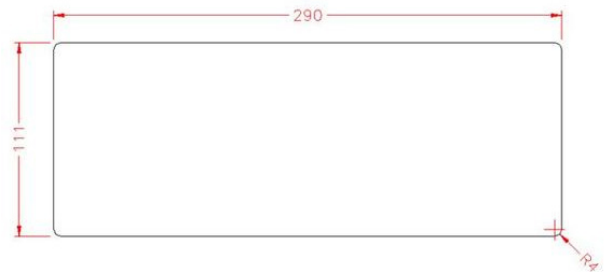

Cable Grommet 298mm x 120mm x 25mm

- Shape:** Rectangular
- Width:** 298mm
- Length:** 120mm
- Depth:** 25mm
- Cable Outlet:** Aluminium
- Cable Seal:** Black Brushes
- Feature:** Soft Close

Finish	SKU
Black	CP20002BK
Silver	CP20002SV
White	CP20002WH

Cutting Out Diagram:

Dimensions not binding.