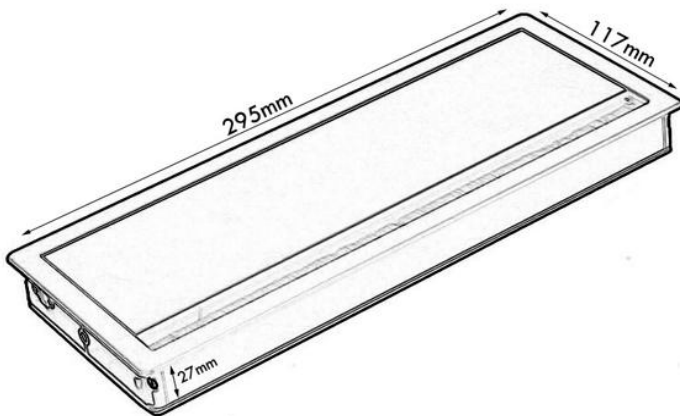

**Cable Grommet 220mm x 110mm x 25mm**

**Shape:** Rectangular

**Width:** 295mm

**Length:** 117mm

**Depth:** 27mm

**Cable Outlet:** Aluminium

**Cable Seal:** Black Brushes

**Feature:** Soft Close

Finish	SKU
Black	CP20001BK
Silver	CP20001SV
White	CP20001WH

Cutting Out Diagram:

Dimensions not binding.