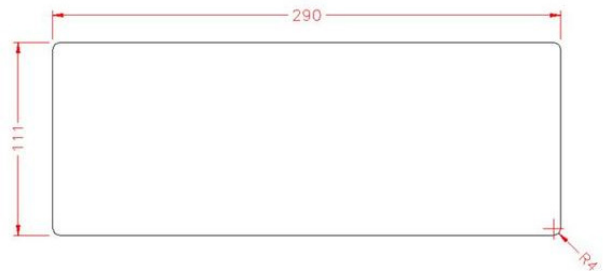

**Cable Grommet 220mm x 110mm x 25mm**

**Shape:** Rectangular

**Width:** 295mm

**Length:** 117mm

**Depth:** 27mm

**Cable Outlet:** Aluminium

**Cable Seal:** Black Brushes

**Feature:** Soft Close

Finish	SKU
Black	CP20001BK
Silver	CP20001SV
White	CP20001WH

Cutting Out Diagram:

Dimensions not binding.