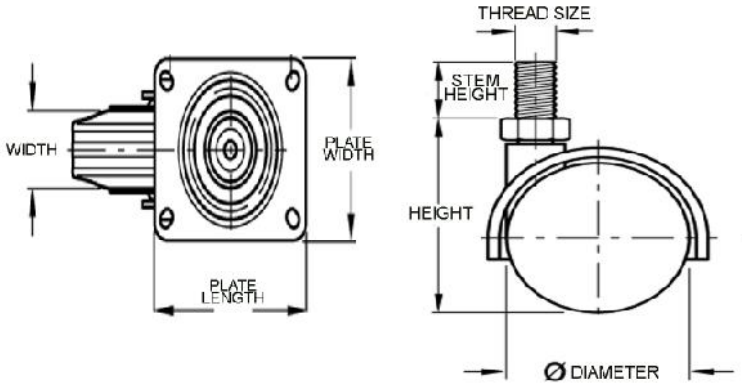

CF Medium Duty Castors

Details

- Zinc Plated
- 360 Degree Swivel
- 50kg Static Load Rating

Medium Duty Castors

Castors, Glides & Feet

Code	Fixing	Style	Diameter	Width	Height	Braked	Finish
CF70000	PLATE 65 X 65MM	RUBBER WHEEL	75MM	22MM	100MM	NO	ZINC
CF70001	PLATE 65 X 65MM	RUBBER WHEEL	75MM	22MM	100MM	YES	ZINC
CF70002	STEM M12 X 30MM	RUBBER WHEEL	75MM	22MM	100MM	NO	ZINC
CF70003	STEM M12 X 30MM	RUBBER WHEEL	75MM	22MM	100MM	YES	ZINC