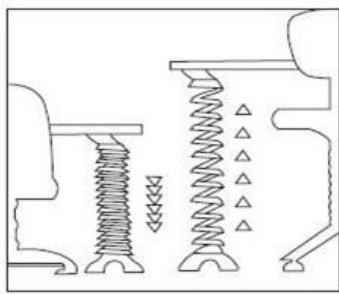

Cable Spines

Base: Weighted Horseshoe with Cable Outlet

Extension: 150mm - 1300mm

Install: Screw Fixing to underside of desk

Finish	SKU
Black	CP20002BK
Silver	CP20002SV
White	CP20002WH

Applicable to all kinds of desks

Cable Rib Cage

Diameter: 50mm

Size: 550mm

Can be cut to size

Finish	SKU
White	CM10000WH