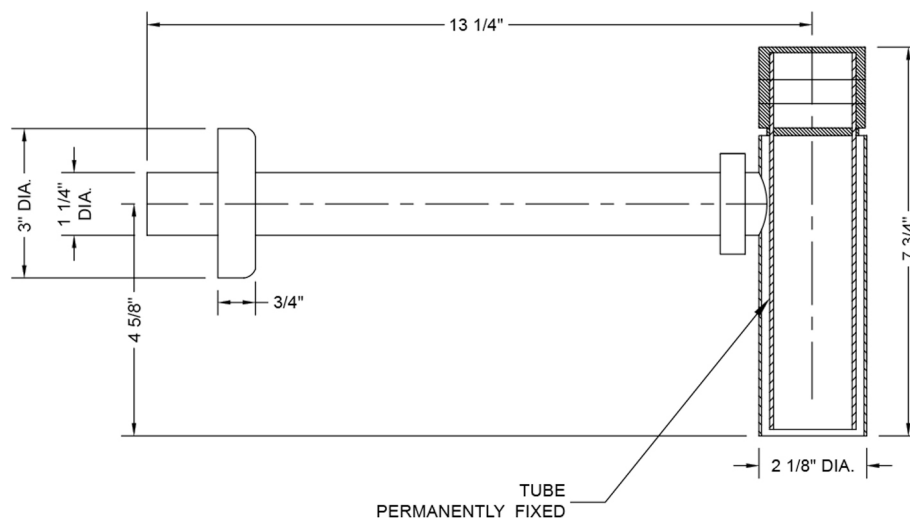

### FEATURES:

- Decorative round lavatory trap
- 1 ¼" wall outlet x 1 ¼" inlet
- All brass fully polished & plated
- Complements majority of collections
- Extension wall tubes available

### SPECIFICATION DRAWING: