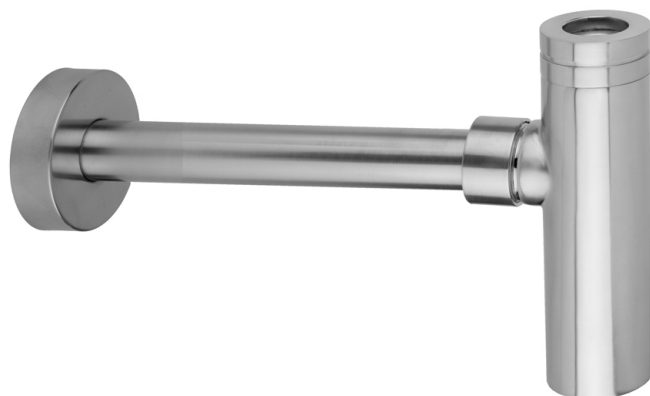

## Decorative Round Trap - 1 ¼" Wall Outlet

**Model #: 255-**

### FEATURES:

- Decorative round lavatory trap
- 1 ¼" wall outlet x 1 ¼" inlet
- All brass fully polished & plated
- Complements majority of collections
- Extension wall tubes available