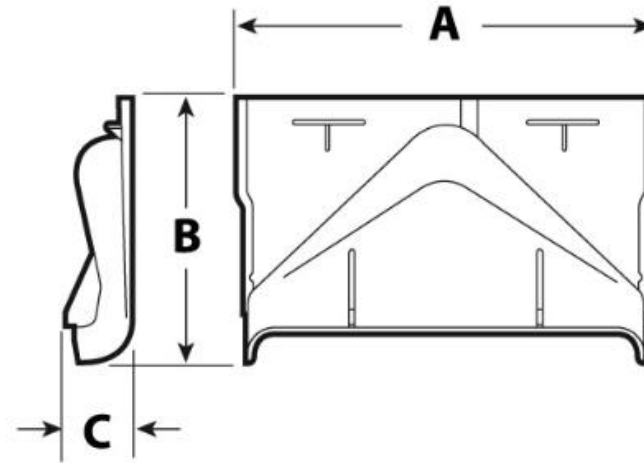

Part Description:
 Gray Endura Lo-Pro 25 GPM Inlet &
 Outlet Baffle H 14.25" X W 9.12" X D 2.75"

Part Number:
 3925ALO-3

Approvals and Listings maintained by:
 Canplas Industries Ltd
 Canada: 1-800-461-5300 USA: 1-888-461-5307

Part #	Part UPC	Size (inches)	Ctn Qty	Ctn Bar Code	Ctn. Wt (Kgs)	Ctn. Wt (lbs)	Skid Cubic (m)	Skid Cubic (ft)	Ctns/Skid
3925ALO-3	662671022134		1	10662671022131	0.35	0.77			
Dimensions (inches)									
A	B	C							
14.42	9.212	2.4							