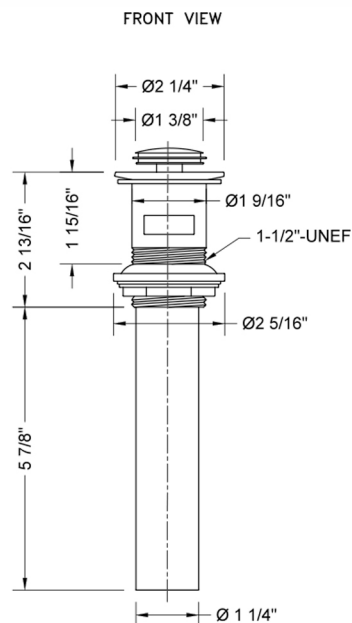

COMPLIANCES:

Complies with: ASME A112.18.2-2015/CSA B125.2-15