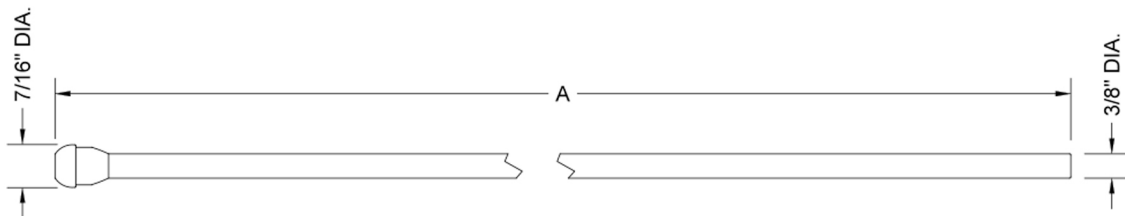

Flexible Smooth Copper 3/8" O.D. x 20" Long Faucet Supply Tube

Model #: 662-

FEATURES:

- Use with 3/8" O.D. supply valves

AVAILABLE FINISHES:

Polished Chrome (PCH)	Satin Chrome (SC)	Bronze Umber (BU)
Satin Nickel (SN)	Pewter (PEW)	Caramel Bronze (CB)
Polished Nickel (PN)	Antique Brass (AB)	Antique Copper (ACU)
Oil-Rubbed Bronze (ORB)	Polished Brass (PB)	Polished Copper (PCU)
Vintage Bronze (VB)	Satin Brass (SB)	Matte Black (MBK)
Satin Gold (SG)	Polished Gold (PG)	Black Nickel (BKN)
Bombay Gold (BG)	Jewelers Gold (JG)	Europa Bronze (EB)
White (WH)	Sedona Beige (SDB)	Tristan Brass (TB)
Unlacquered Brass (ULB)	Satin Copper (SCU)	

SPECIFICATION DRAWING:

JACLO FAUCET SUPPLY TUBE		
PART. #	DESCRIPTION	A
661-	3/8" OD x 12" FAUCET SUPPLY TUBE	12"
662-	3/8" OD x 20" FAUCET SUPPLY TUBE	20"
663-	3/8" OD x 30" FAUCET SUPPLY TUBE	30"
664-	3/8" OD x 36" FAUCET SUPPLY TUBE	36"