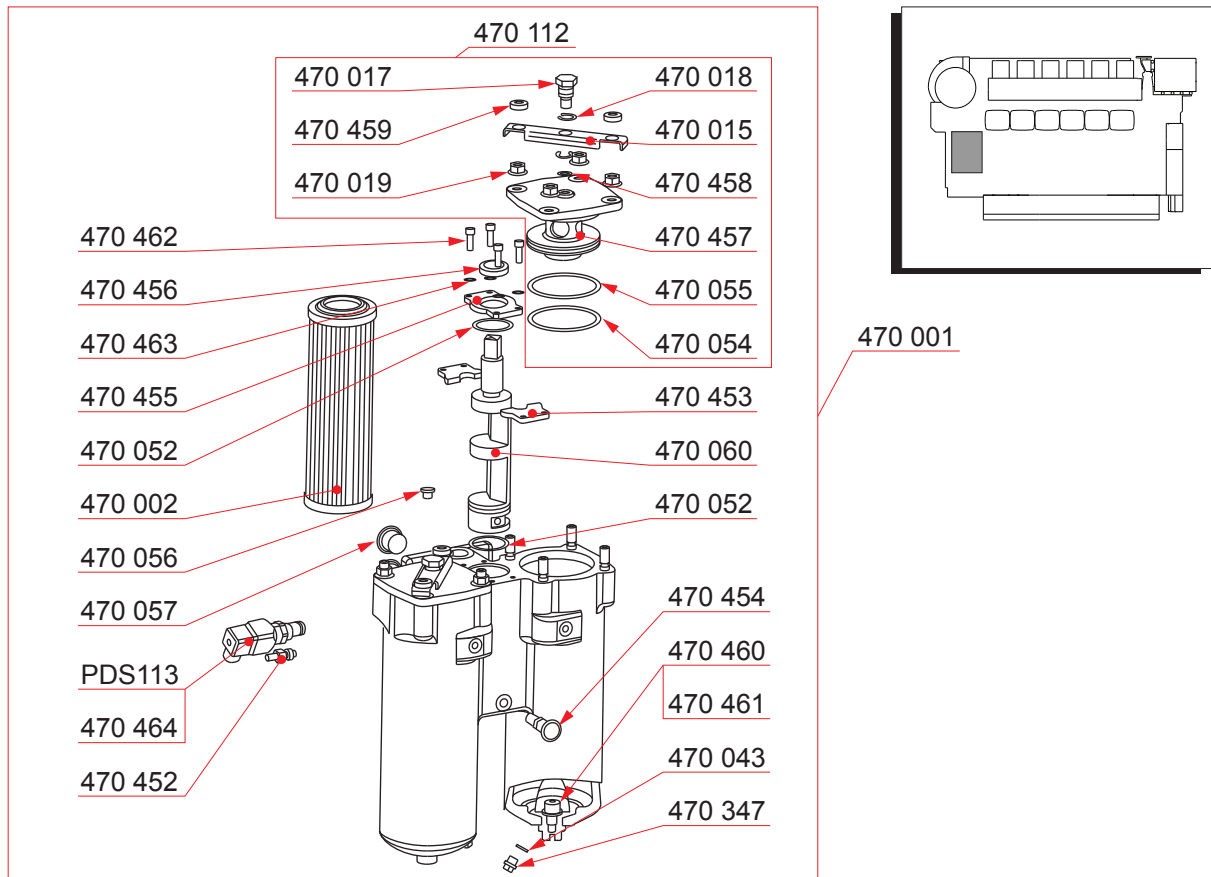

# Fuel oil filter

Part No.	Description	Qty	Weight [kg]	Part No.	Description	Qty	Weight [kg]
470 001	Fuel oil filter	1	32.6	470 452	Valve	1	-
470 002	Filter insert	2	0.2	470 453	Support plate (1)	2	-
470 043	Gasket (1)	2	-	470 454	Plunger (1)	1	-
470 052	O-ring (1)	2	-	470 455	Holder (1)	1	-
470 056	Plug	1	-	470 456	Lip seal (1)	1	-
470 057	Screw plug	2	-	PDS113	Pressure switch, fuel filter high diff. pressure (2)	1	-
470 060	Valve spindle (1)	1	-	470 460	Screw	2	-
470 112	Cover kit	2	1.7	470 461	Washer	2	-
470 015	Safety device (1)	1	-	470 462	Screw (1)	4	-
470 017	Vent screw (1)	1	-	470 463	Washer (1)	4	-
470 018	Retainer ring (1)	1	-	470 464	Cable (3)	1	-
470 019	Nut (1)	4	-				
470 054	O-ring (1)	1	-	NOTE!	(1) Included in a kit, not available separately.		
470 055	O-ring (1)	1	-	NOTE!	(2) Includes seals		
470 457	Cover (1)	1	-	NOTE!	(3) Specify length when ordering		
470 458	Sealing ring (1)	1	-				
470 459	Rubber bushing (1)	2	-				
470 347	Plug (1)	2	-				