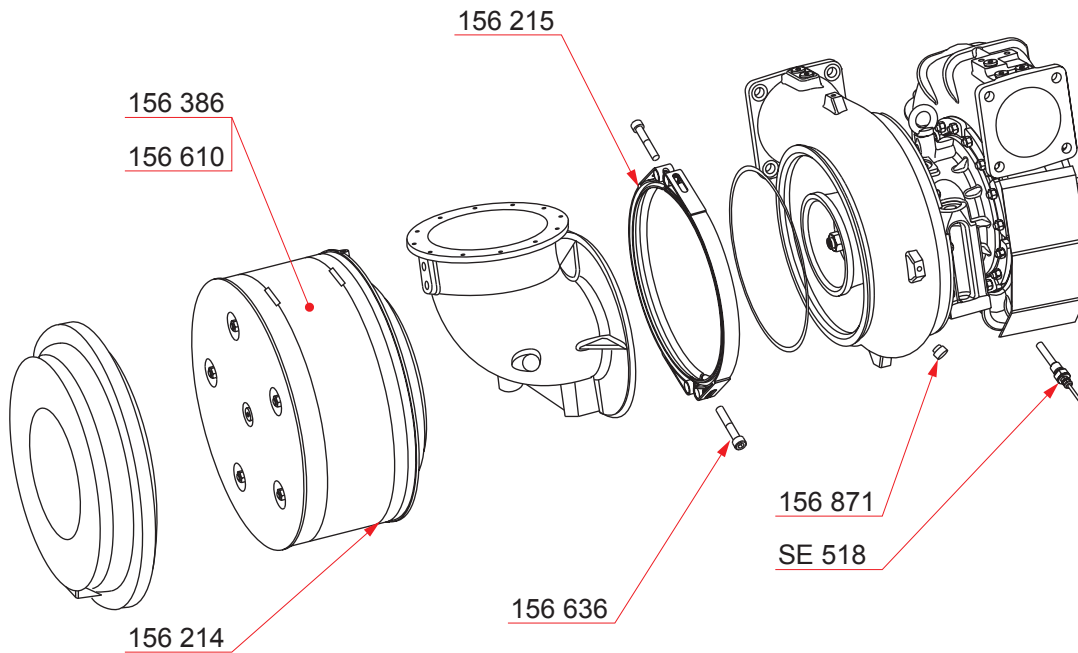

Turbocharger

Part No.	Description	Qty	Weight [kg]
156 214	Tension tape	2	0.1
156 215	V-band	1	1.8
156 386	Filter	1	0.3
156 610	Silencer	1	21.0
156 636	Screw (1)	2	-
156 871	Screw plug (1)	2	-
SE518	Speed pick-up for TC (2)	1	0.3

NOTE! (1) Parts included in set are not delivered separately.

NOTE! (2) See section 231-