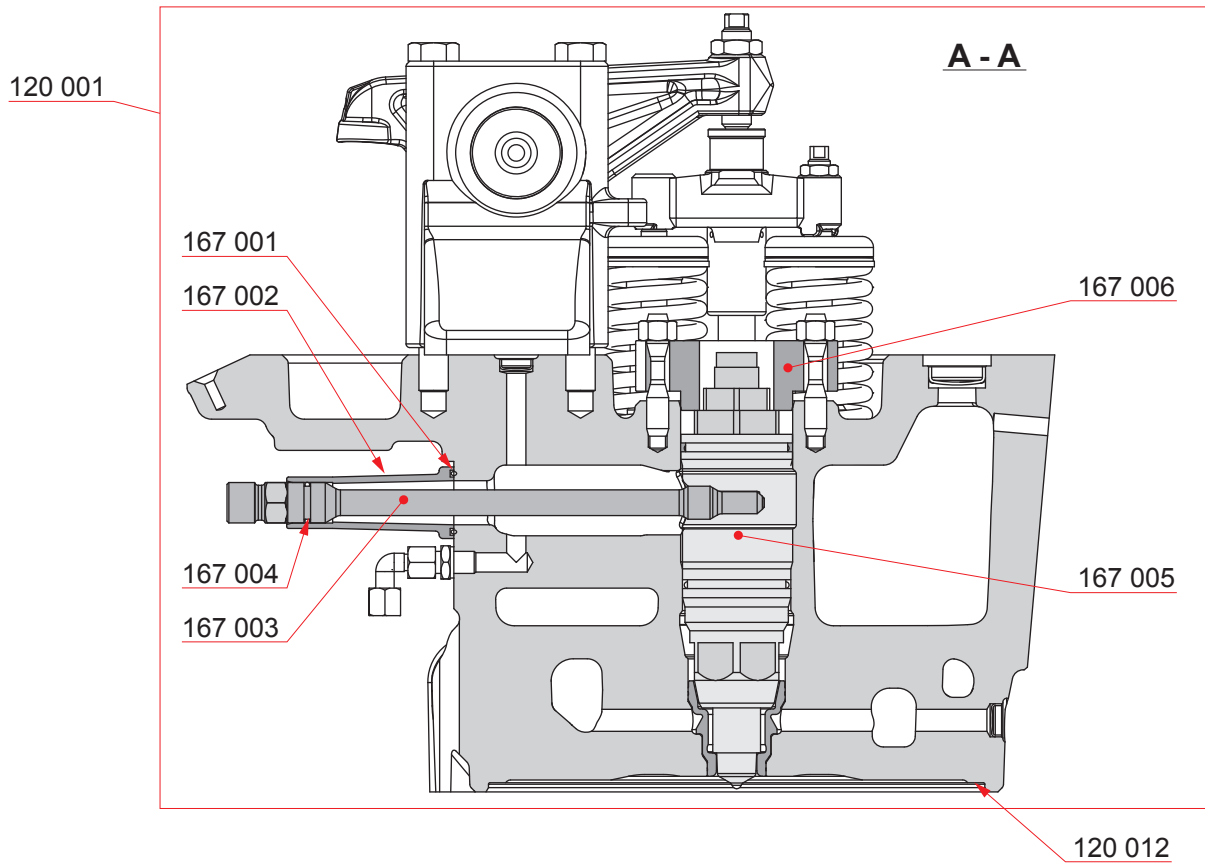

Cylinder head, complete

Part No.	Description	Qty	Weight [kg]
120 001	Cylinder head, complete	1	122
167 001	O-ring	1	-
167 002	Protecting sleeve	1	0.2
167 003	Connection piece	1	0.4
167 004	O-ring	1	-
167 005	Injection valve (1)	1	3.0
167 006	Yoke	1	0.7
120 012	Gasket	1	-