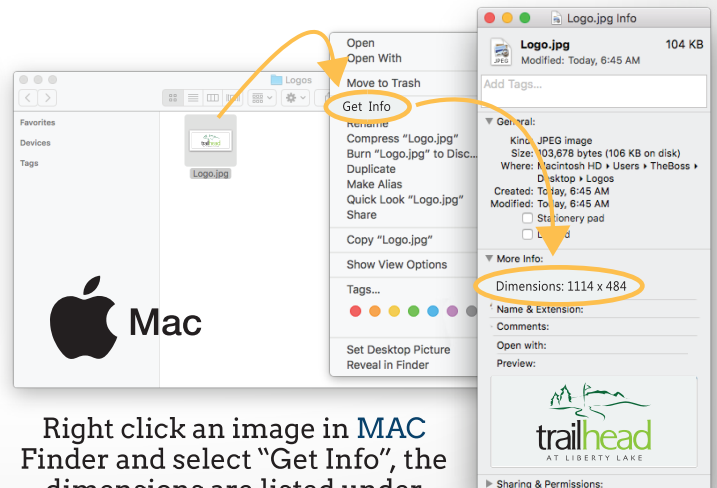

ARTWORK GUIDELINES

VECTOR ART

Vector artwork is preferred for all orders. Zoom in on your art to determine if it is in vector format.

A **RASTER** image will pixelate when zoomed in. Rasters typically have extensions:
.JPG .GIF .PNG .BMP .TIF

A **VECTOR** image will stay sharp when zoomed in. Vectors typically have extensions:
.AI .EPS .PDF

***NOTE:** you can not convert a raster file to vector by saving it to a common vector file extension.

HIGH RESOLUTION RASTER ART

If vector art is not available, we accept high quality raster graphics. The larger the image (dimensions / file size) the better!

Click on an image in **WINDOWS** Explorer, the dimensions are displayed at the bottom of the window.

Right click an image in **MAC** Finder and select "Get Info", the dimensions are listed under "More Info".