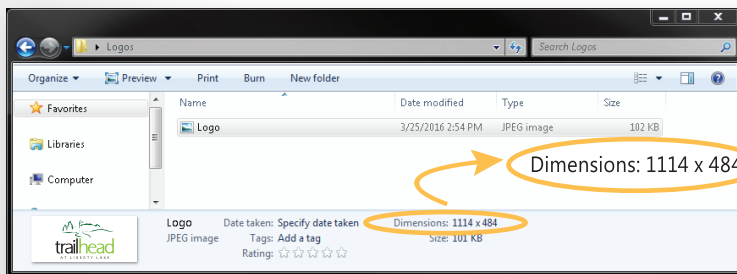

Click on an image in **WINDOWS** Explorer, the dimensions are displayed at the bottom of the window.