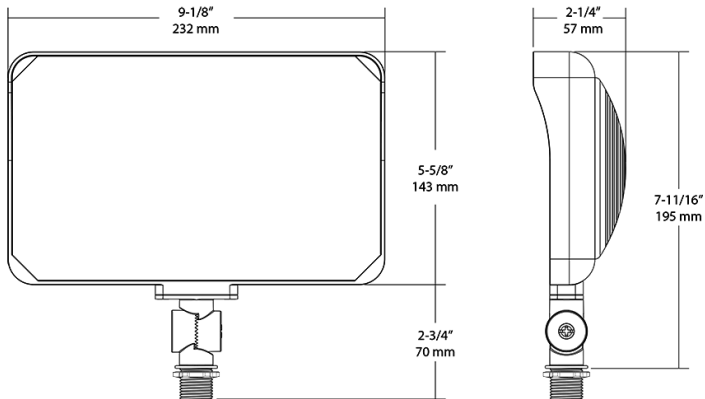

**Dimensions**

**Features**

- General purpose floodlight
- Very wide 7H x 7V NEMA distribution
- Low profile and lightweight
- IP65 rating protects against dust and water

**Ordering Matrix**

Family	Lumen Packages (values are nominal)	Mounting	CRI/Color Temp	Finish	Driver/Voltage
X34	65L	Blank = Knuckle Mount	Blank = 80 CRI, 5000K -840 = 80 CRI, 4000K -830 = 80 CRI, 3000K	Blank = Bronze W = White	/277
	16L = 1,735 Lumens, 15W 25L = 2,950 Lumens, 25W 35L = 4,100 Lumens, 35W 55L = 6,300 Lumens, 55W 65L = 7,250 Lumens, 64W				/120 = 120V /277 = 277V