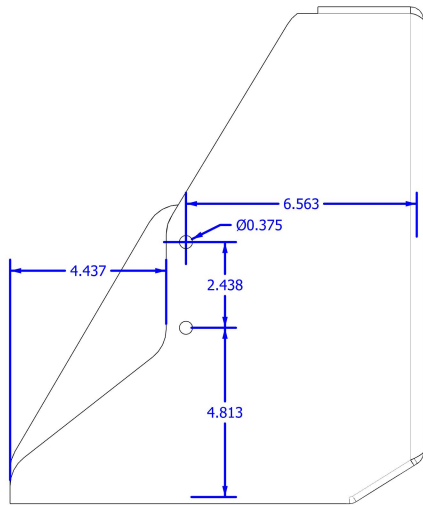

TOP

LEFT

FRONT

RIGHT

						 RSM ROCK SOLID MOTORSPORTS
						2130 NEWTON DRIVE STATESVILLE NC 28677 980-635-1930 motorsportsrocksolid@gmail.com
						DESC. M4 HYDRAULIC COVER
						SCALE NTS P/N - DATE 5/5/21 NAME JNHA REV. -