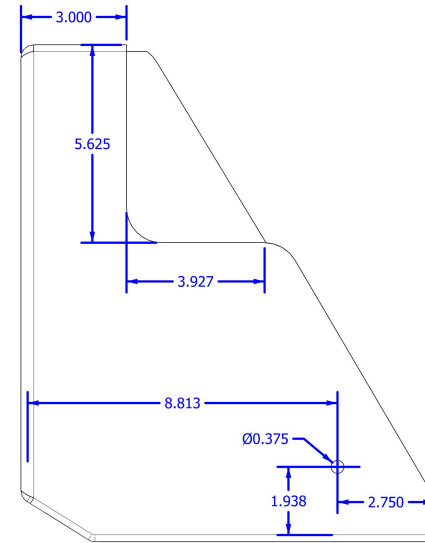

TOP

LEFT

FRONT

RIGHT

						 RSM ROCK SOLID MOTORSPORTS
						2130 NEWTON DRIVE STATESVILLE NC 28677 980-635-1930 motorsportsrocksolid@gmail.com
						DESC. M4 HYDRAULIC COVER
						SCALE NTS P/N - DATE 5/5/21 NAME JNHA REV. -