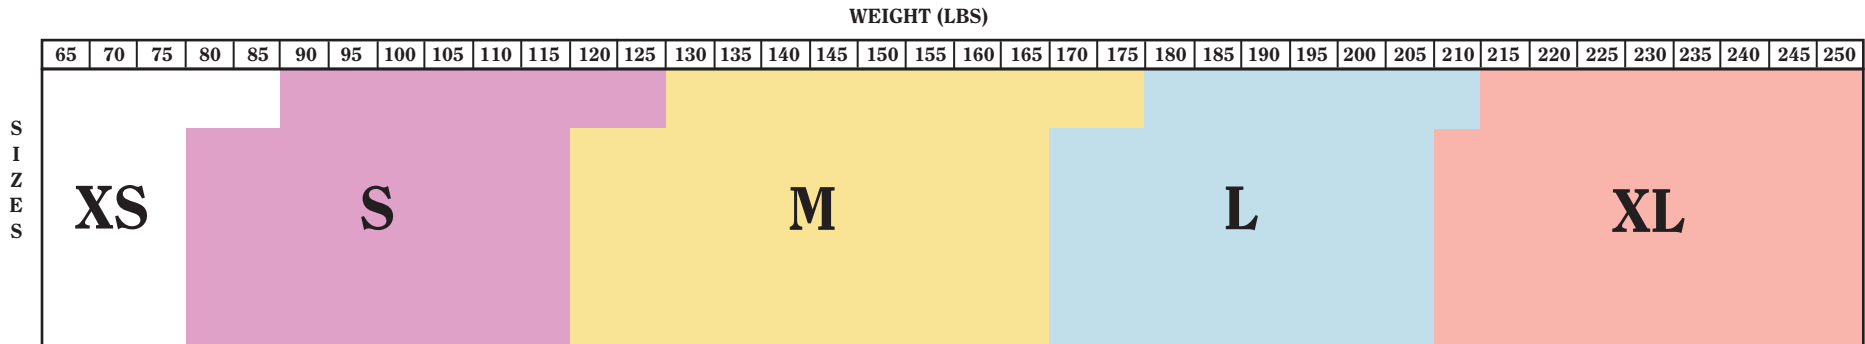

Tranquility® Premium OverNight™ Disposable Absorbent Underwear For Maximum Protection

Our best performing disposable absorbent underwear! The Peach Mat absorbent core guarantees maximum protection for uninterrupted sleep, and holds over a quart of liquid. The soft, breathable fabric has an ample, full-rise waist panel providing a more proportioned fit. Tear-away side seams allow for easy removal, inner leg cuffs for leakage protection and blue leg elastics indicate overnight protection. Latex-free.

Size	Women's Size	Men's Size	Item#	Capacity	Packaging	HCPC
X-Small	0 to 3	17" - 28"	2113	20.3 oz	4 bags of 22 (88)	T4534
Small	4 to 10	22" - 36"	2114	20.3 oz	4 bags of 20 (80)	T4525
Medium	8 to 14	34" - 48"	2115	34.0 oz	4 bags of 18 (72)	T4526
Large	16 to 20	44" - 54"	2116	34.0 oz	4 bags of 16 (64)	T4527
X-Large	20 to 28	48" - 66"	2117	34.0 oz	4 bags of 14 (56)	T4528

Tranquility® Premium DayTime™ Disposable Absorbent Underwear For Heavy Protection

Outstanding protection and guaranteed performance ensure confidence and comfort during active daytime hours. It has the Peach Mat absorbent core, which guarantees skin dryness, odor control pH neutralization. Comfortable, breathable fabric has an ample, full-rise waist panel providing a more proportioned fit. Tear-away side seams allow for easy removal an inner leg cuffs for leakage protection. Latex-free.

Size	Women's Size	Men's Size	Item#	Capacity	Packaging	HCPC
Medium	8 to 14	34" - 48"	2105	25.0 oz	4 bags of 18 (72)	T4526
Large	16 to 20	44" - 54"	2106	25.0 oz	4 bags of 16 (64)	T4527
X-Large	20 to 28	48" - 66"	2107	25.0 oz	4 bags of 14 (56)	T4528

Select® Disposable Absorbent Underwear For Heavy Protection

Soft, breathable outer fabric and ample, full-waist panel provides a more comfortable feel. Easy to pull up and down - just like normal underwear. The compact absorbent core is shaped for a better fit and has excellent absorbency. Imprinted with size identification and the words "FRONT" and "BACK". Tear-away side seams allow for easy removal. Latex-free.

Size	Women's Size	Men's Size	Item#	Capacity	Packaging	HCPC
X-Small	0 to 3	17" - 28"	2603	14.5 oz	4 bags of 24 (96)	T4534
Small	4 to 10	22" - 36"	2604	14.5 oz	4 bags of 22 (88)	T4525
Medium	8 to 14	34" - 48"	2605	19.0 oz	4 bags of 20 (80)	T4526
Large	16 to 20	44" - 54"	2606	19.0 oz	4 bags of 18 (72)	T4527
X-Large	20 to 28	48" - 66"	2607	19.0 oz	4 bags of 14 (56)	T4528

Sizing charts are not exact and should be used only as a guide.