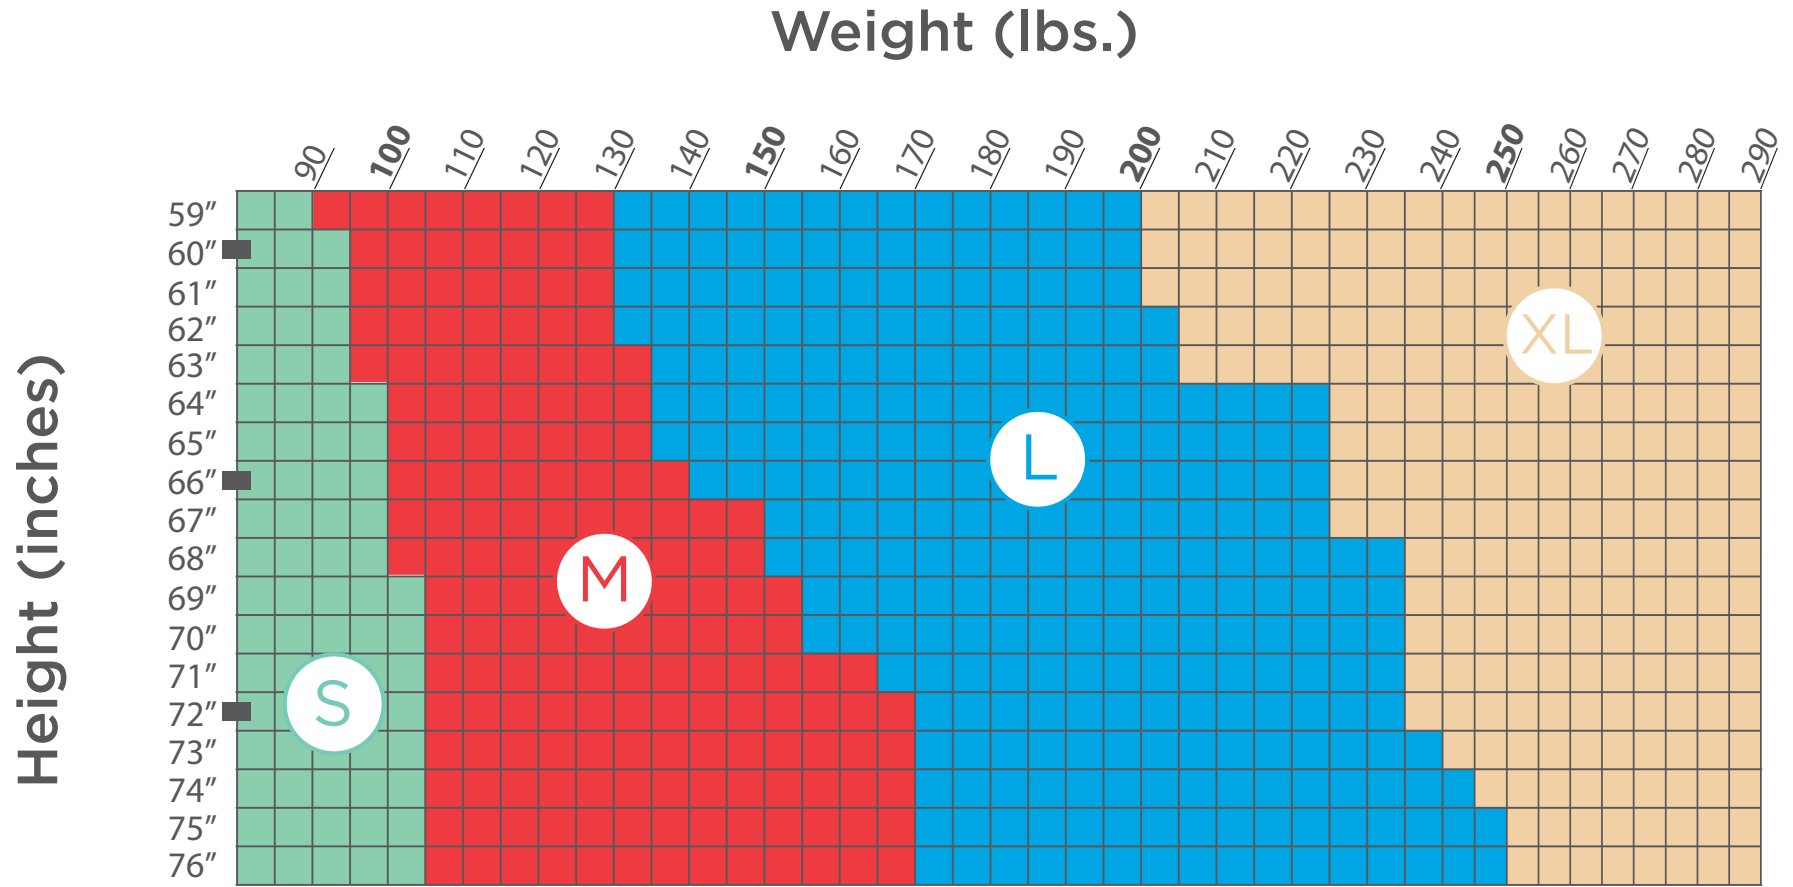

# ADULT BRIEFS WITHOUT SIZE REGULAR HEIGHT & WEIGHT SIZING CHART

Height Conversion Key					
59"=4'11"	62"=5'2"	65"=5'5"	68"=5'8"	71"=5'11"	74"=6'2"
60"=5'0"	63"=5'3"	66"=5'6"	69"=5'9"	72"=6'0"	75"=6'3"
61"=5'1"	64"=5'4"	67"=5'7"	70"=5'10"	73"=6'1"	76"=6'4"