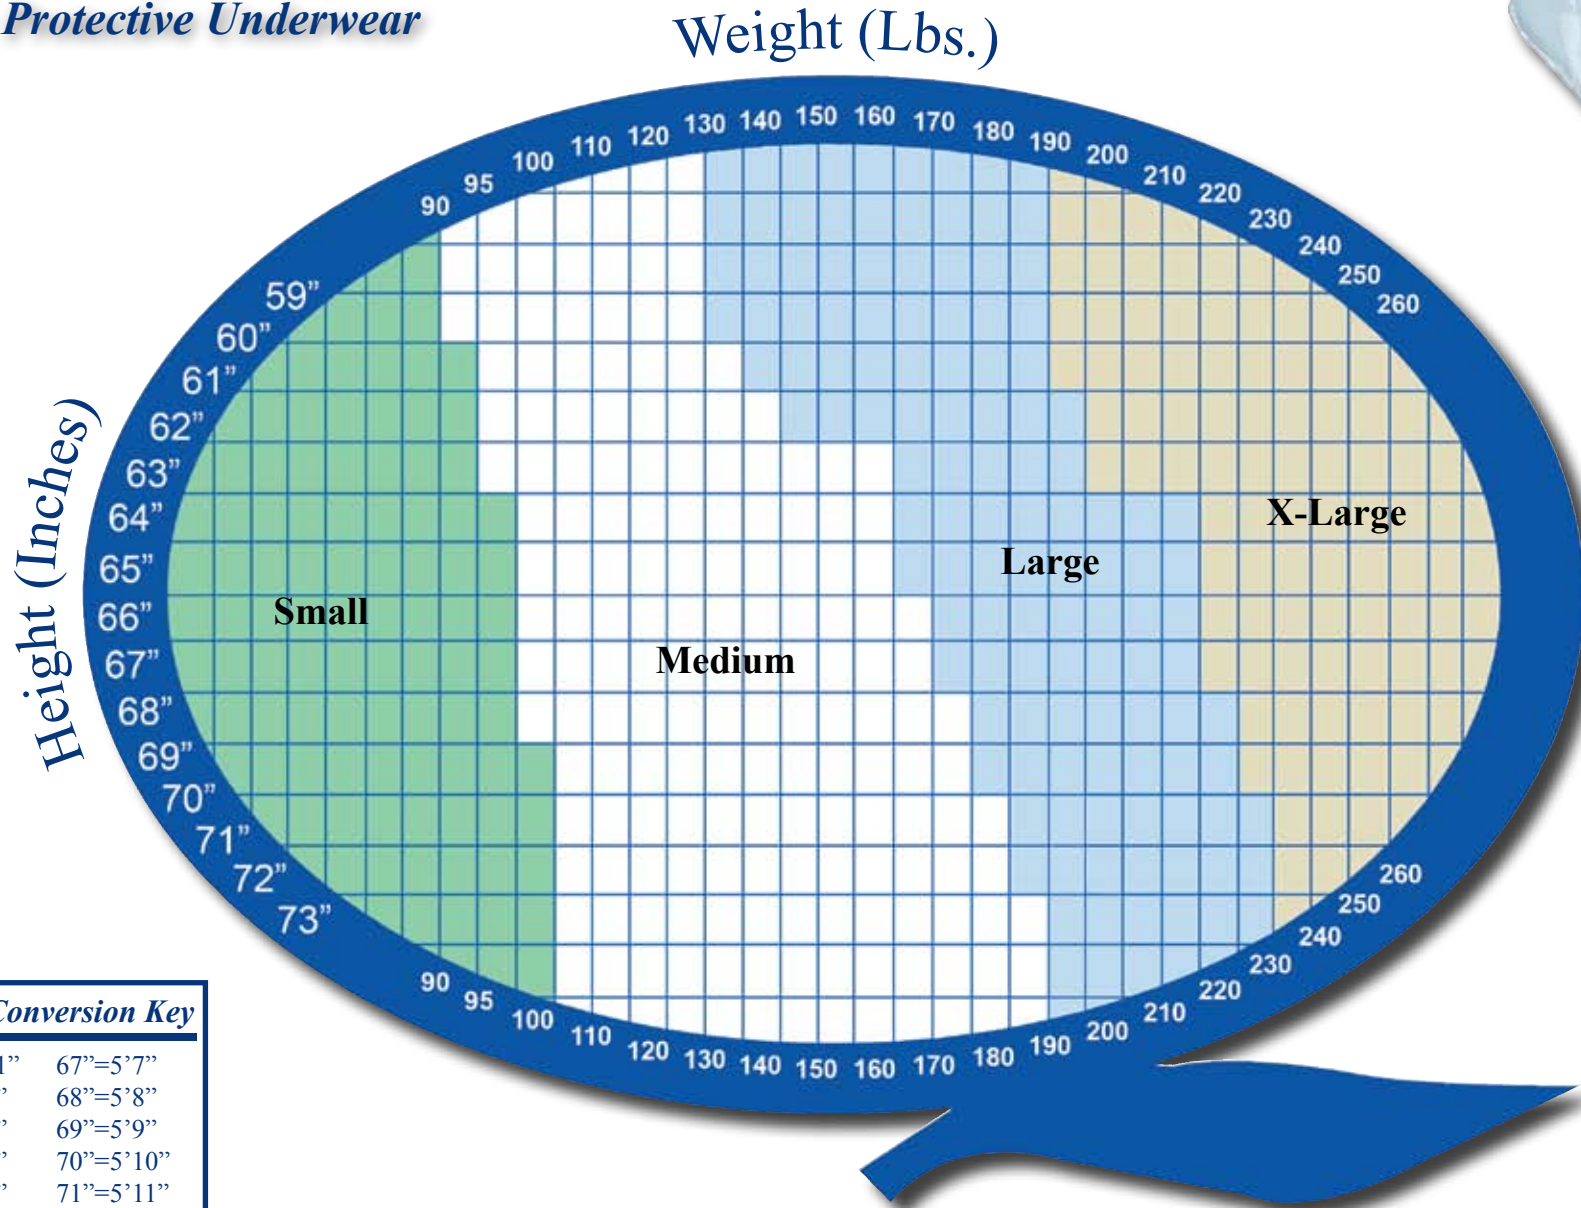

**Height & Weight Sizing Chart  
for Adult Briefs**

**Height Conversion Key**

59"=4'11"	67"=5'7"
60"=5'0"	68"=5'8"
61"=5'1"	69"=5'9"
62"=5'2"	70"=5'10"
63"=5'3"	71"=5'11"
64"=5'4"	72"=6'0"
65"=5'5"	73"=6'1"
66"=5'6"	

**Height & Weight Sizing Chart  
for Protective Underwear**

**Height Conversion Key**

59"=4'11"	67"=5'7"
60"=5'0"	68"=5'8"
61"=5'1"	69"=5'9"
62"=5'2"	70"=5'10"
63"=5'3"	71"=5'11"
64"=5'4"	72"=6'0"
65"=5'5"	73"=6'1"
66"=5'6"	