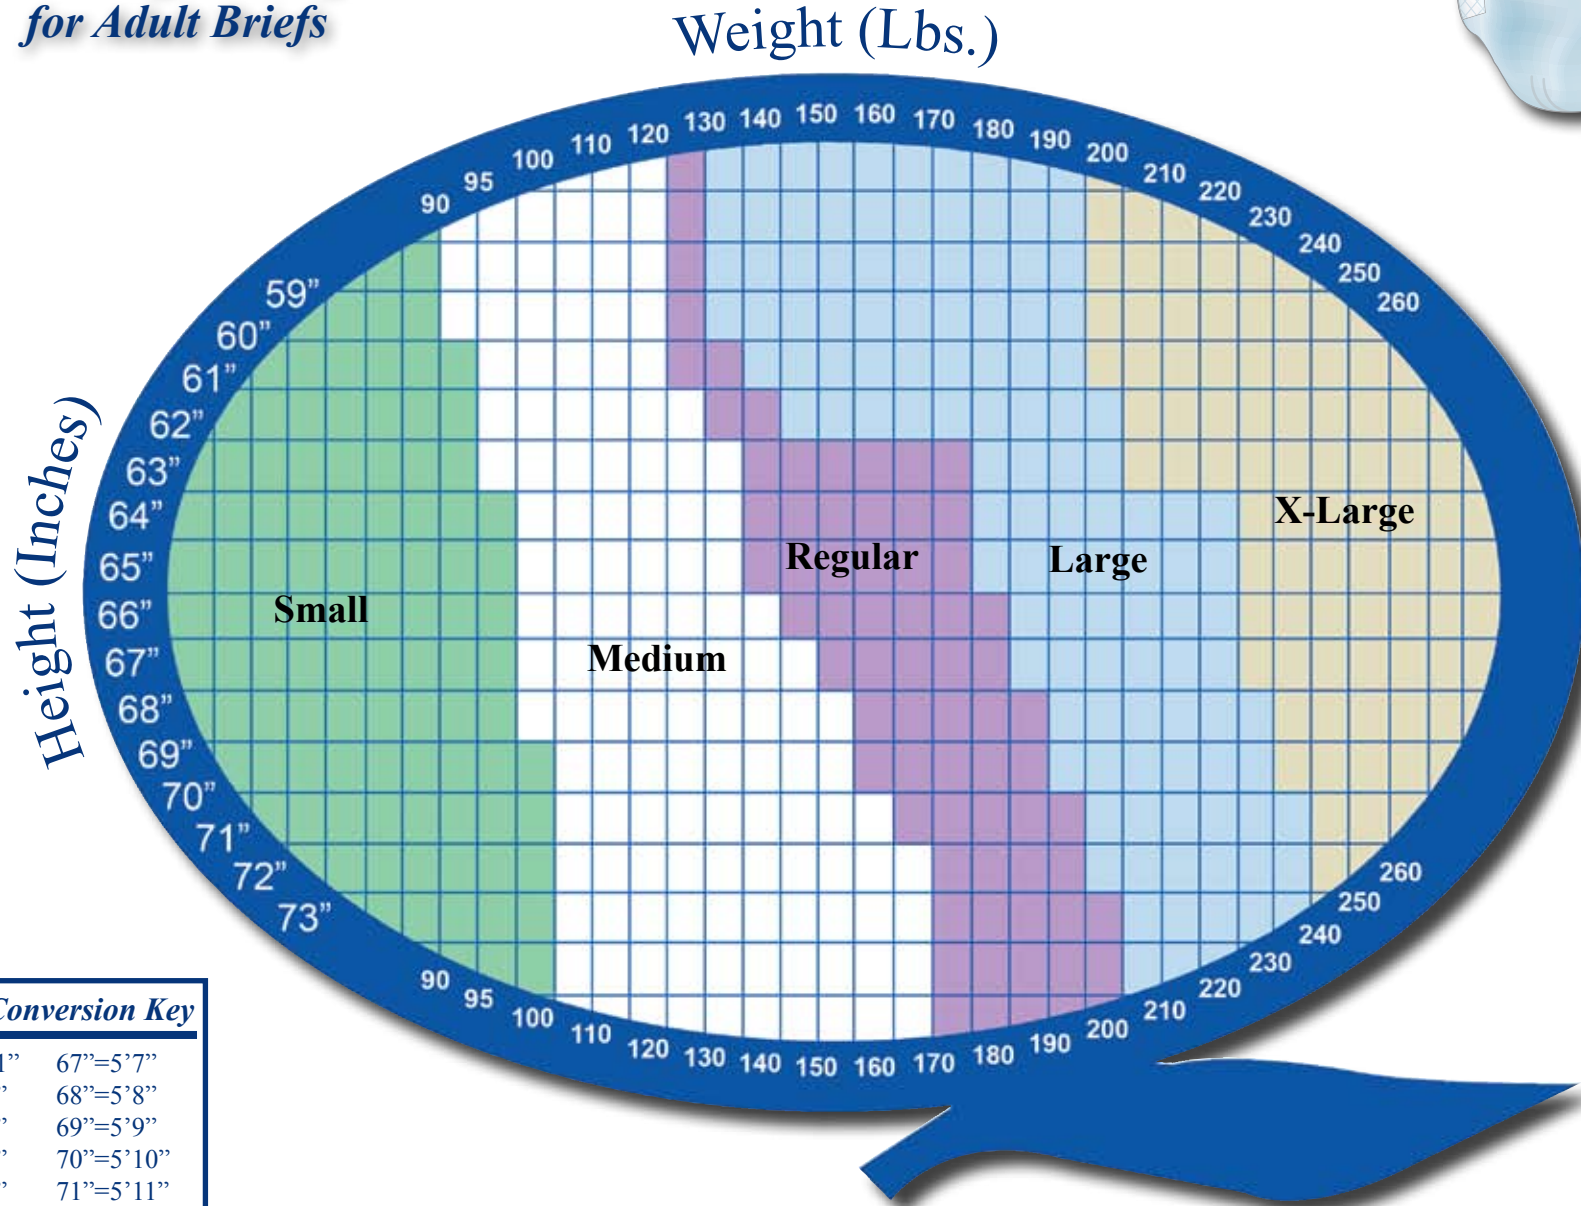

**Height & Weight Sizing Chart  
for Adult Briefs**

**Height Conversion Key**

59"=4'11"	67"=5'7"
60"=5'0"	68"=5'8"
61"=5'1"	69"=5'9"
62"=5'2"	70"=5'10"
63"=5'3"	71"=5'11"
64"=5'4"	72"=6'0"
65"=5'5"	73"=6'1"
66"=5'6"	

**Height & Weight Sizing Chart  
for Protective Underwear**

**Height Conversion Key**

59"=4'11"	67"=5'7"
60"=5'0"	68"=5'8"
61"=5'1"	69"=5'9"
62"=5'2"	70"=5'10"
63"=5'3"	71"=5'11"
64"=5'4"	72"=6'0"
65"=5'5"	73"=6'1"
66"=5'6"	