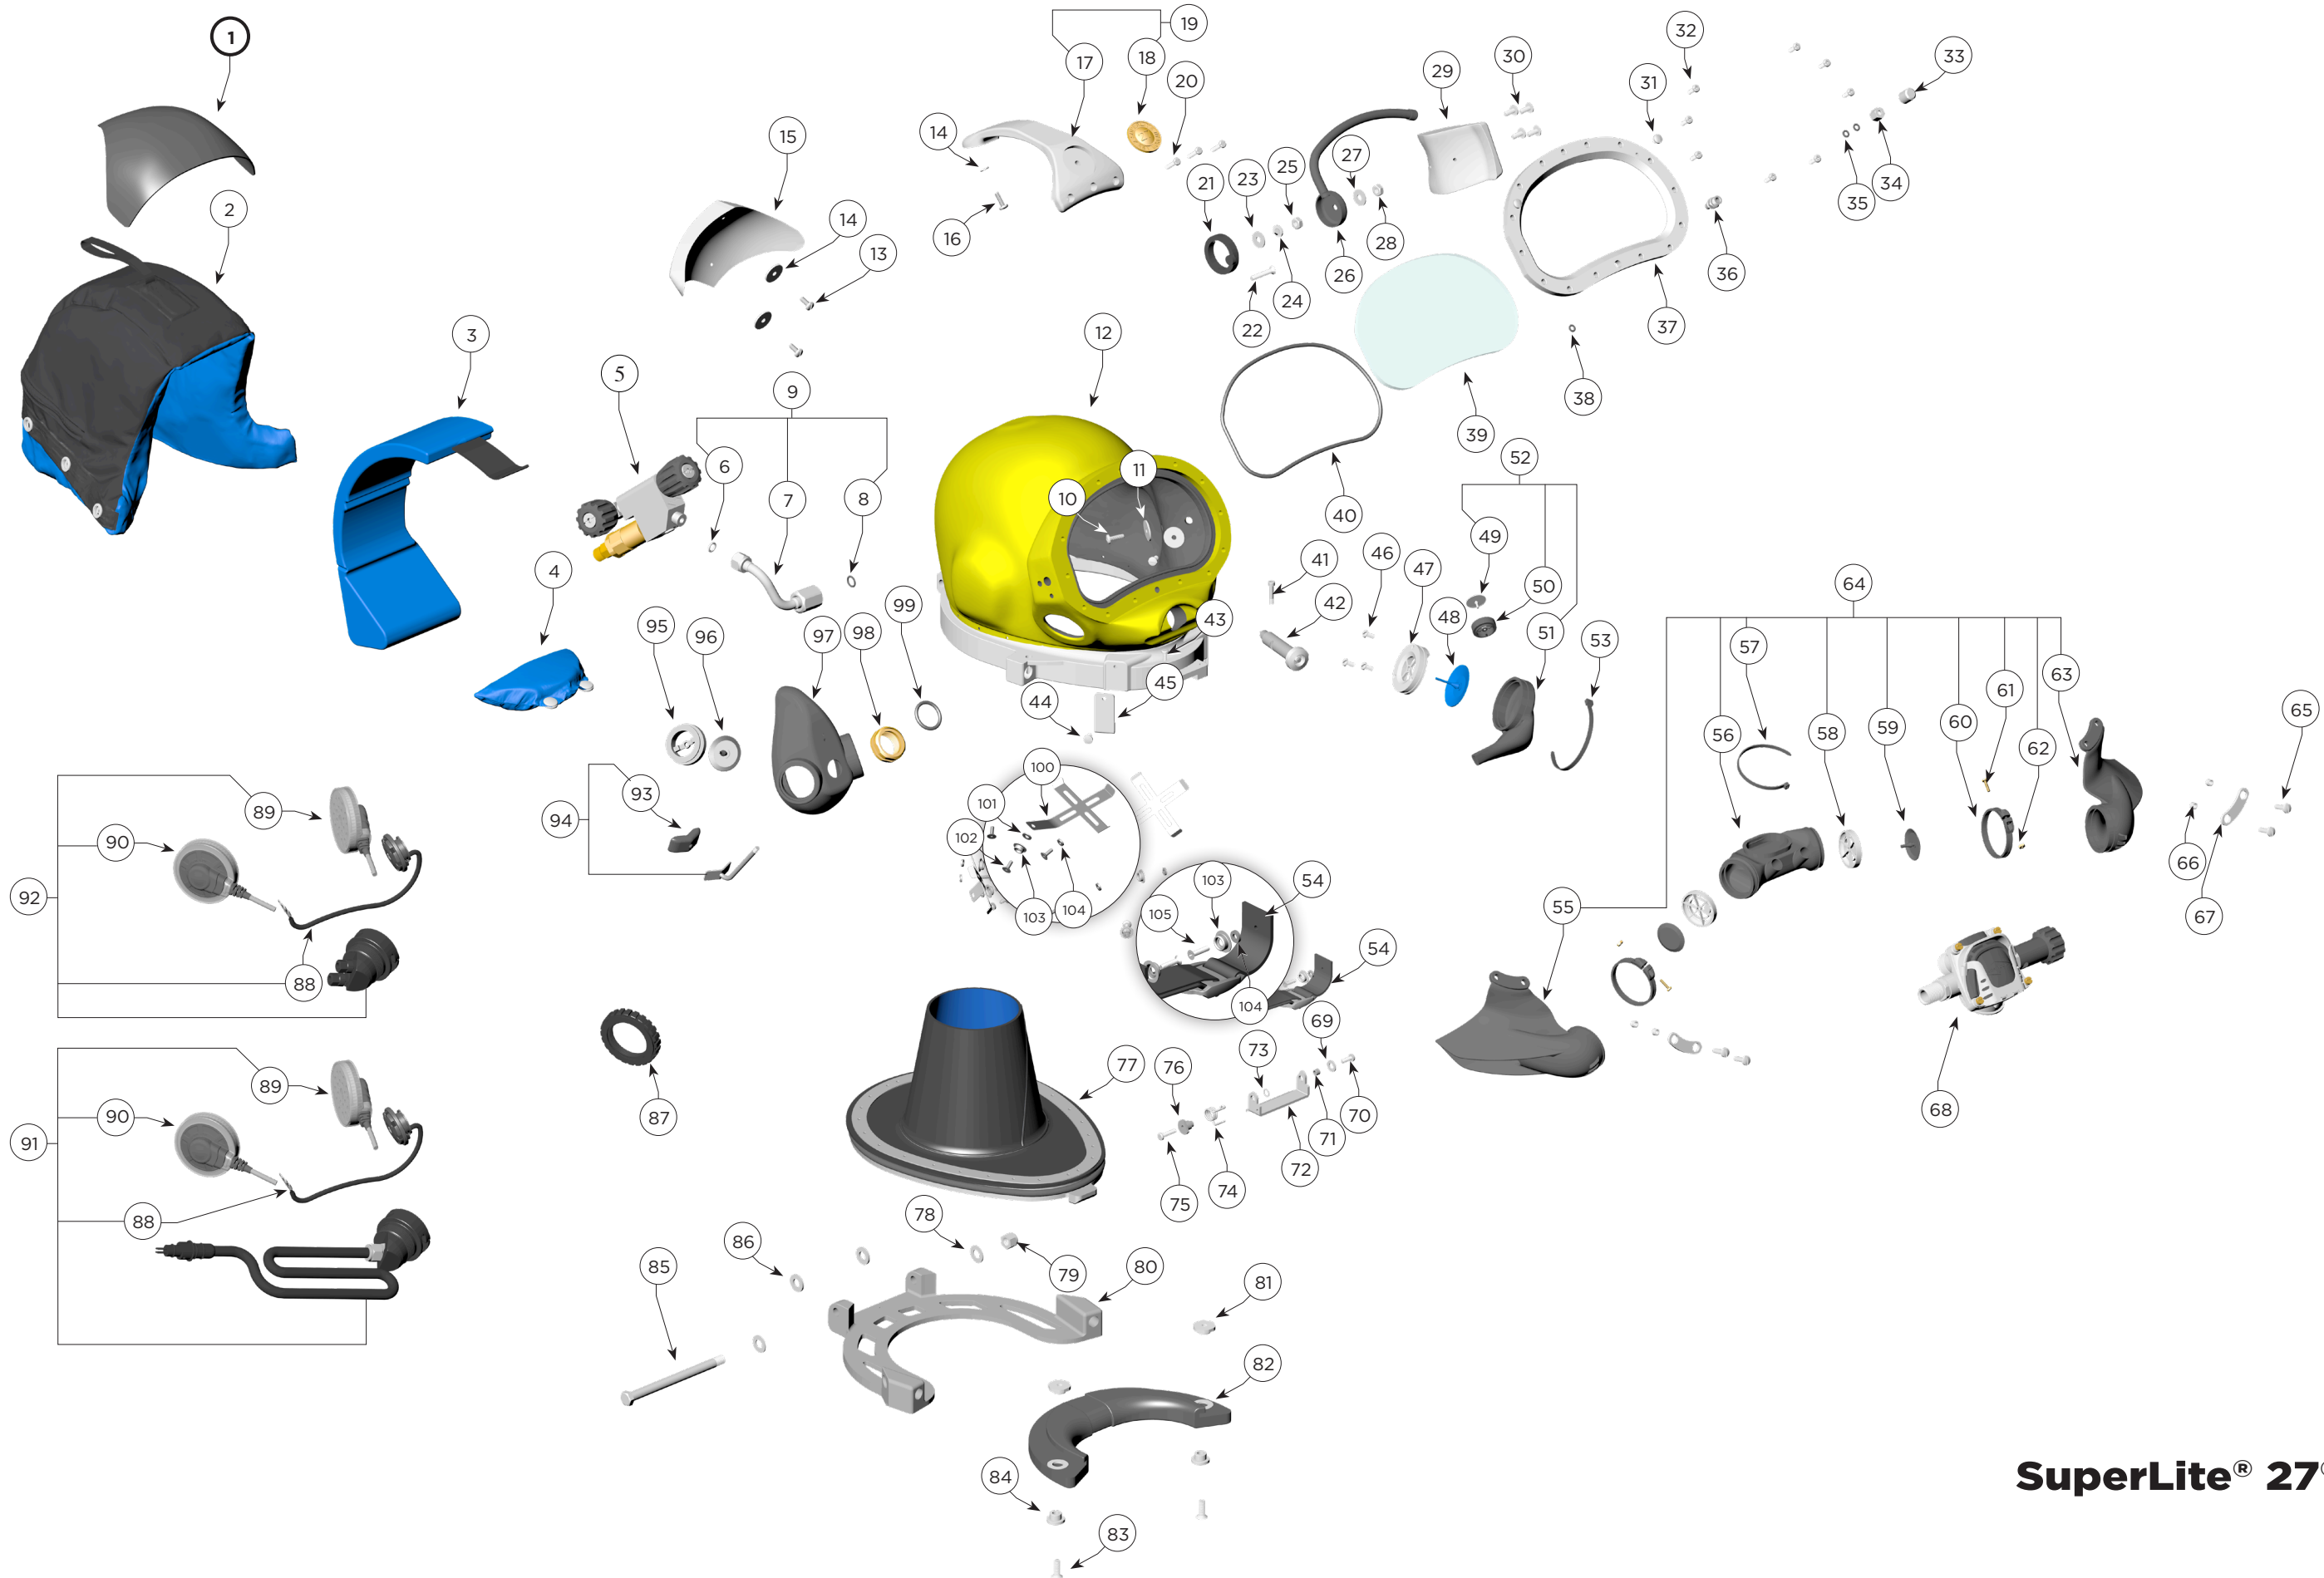

Location #	Part #	Description
36	550-116	Nose Block Guide
	550-249	Nose Block Guide, Brass
37	560-070	Port Retainer, w/#36
	560-071	Port Retainer, Brass, w/#36 Brass
38	510-010	O-ring
39	520-004*	Face Port
40	510-260	O-ring, View Port
41	530-015	Screw
42	505-110	Sealed Pull Pin
43	530-032	Screw
44	530-059	Screw
45	540-039	Front Stand Off
46	530-032	Screw
47	550-350	Water Dump Body
48	510-557	Water Dump Valve, SL 27
49	810-025	Valve, Purge
50	820-120	Valve Body, Purge
51	510-780	Water Purge Deflector
52	505-726	Water Purge Deflector Assembly
53	520-042	Tie Wrap
54	505-111	Chin Strap Assembly Purchase 525-716 Kit
55	510-786	Starboard Whisker Wing
56	510-759	Tri Valve Exhaust Main Body
57	520-042	Tie Wrap
58	520-200	Whisker Exhaust Valve Insert
59	510-776	Exhaust Valve
60	520-118	Tri/Quad Valve Whisker Clamp
61	530-008	Brass Screw
62	530-009	Brass Nut
63	510-787	Port Whisker Wing
64	505-729	Tri Valve Assembly, SL 27
65	530-045	Screw
66	550-061	Spacer
67	540-015	Kidney Plate
68	505-455	455 Balanced Regulator (Order P/N 525-765)
69	530-546	Washer for Swing Catch
70	530-035	Screw
71	550-061	Spacer
72	540-086	Swing Catch
73	520-167	Teflon® Washer for Swing Catch
74	535-825	Spring, Swing Catch
75	530-045	Screw
76	550-122	Spring Spacer

Location #	Part #	Description
77	505-100	Neck Ring Assembly, SL 27 (neoprene) Medium
78	530-545	Washer
79	530-028	Lock Nut
80	560-111	Locking Collar
81	550-113	Adjustment Nut, Neck Pad
82	520-156	Neck Pad, SL 27
83	530-064	Screw
84	550-045	T-Washer
85	530-027	Hinge Bolt
86	520-165	Washer
87	320-026	Comm. Mount Nut
88	515-029	Microphone Assembly
89	515-019	Earphone, Left, 15.5"
90	515-018	Earphone, Right, 9"
91	515-024	Comm. Assembly w/MWP
92	515-023	Comm. Assembly w/Posts
93	510-575	Nose Block Pad
94	545-070	Nose Block, SL 27® <i>Includes location #93</i>
95	520-020	Valve Body
96	510-550	Valve, Oral Nasal
97	510-690	Oral Nasal Mask
	510-569	Oral Nasal Mask, Small (sold separately)
98	550-081	Nut, Regulator Mount
99	510-490	O-ring
100	540-054	Earphone Retainer
101	530-519	Washer
102	530-018	Screw
103	530-702	Snap
104	530-527	Washer
105	530-031	Screw

⚠ CAUTION

Use only Kirby Morgan original replacement parts. The use of other manufacturers' parts will interfere with the performance characteristics of your life support equipment and may jeopardize your safety. Additionally, any substitutions will void any warranties offered by KMDSI. When ordering spares, always insist on Kirby Morgan original parts.

* Denotes a critical component

SuperLite® 27® Helmet