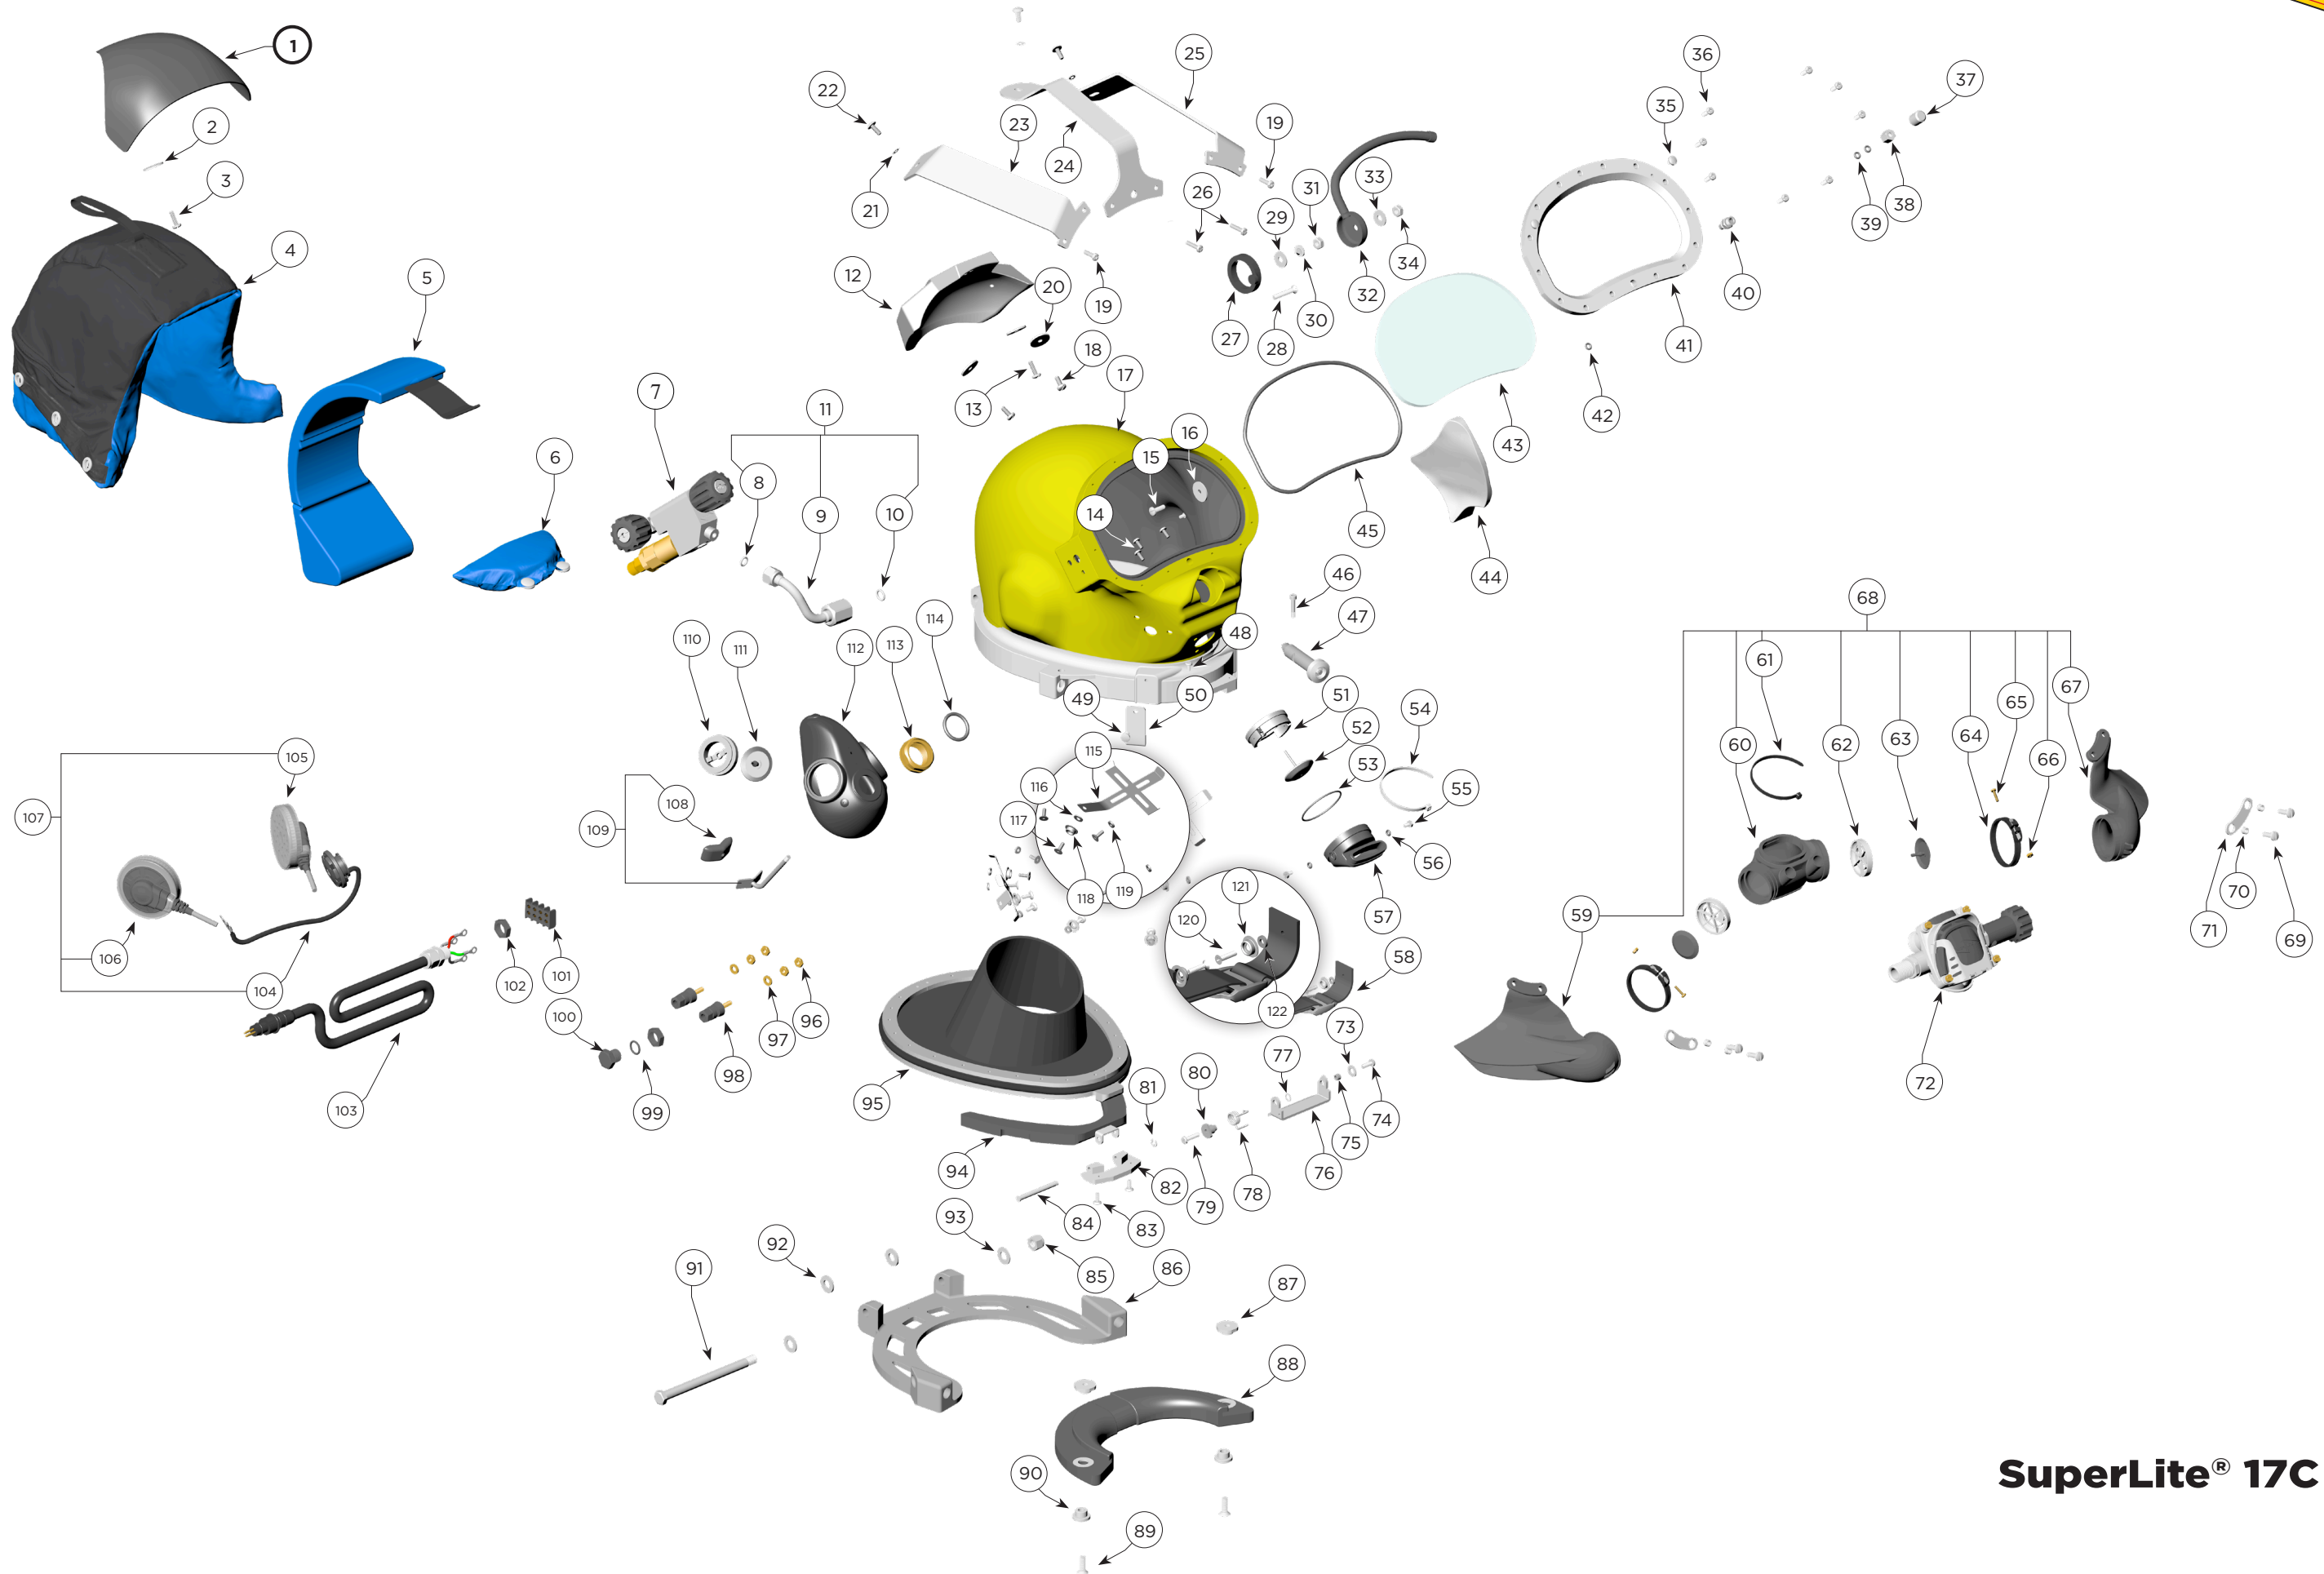

Location #	Part #	Description
44	560-086	Weight, Port, SL 17C
45	510-260	O-ring, View Port
46	530-015	Screw
47	505-110	Sealed Pull Pin
48	530-032	Screw
49	530-059	Screw
50	540-039	Front Stand Off
51	550-063	Body, Water Dump
52	510-561	Valve, Water Dump, Black
53	510-033	O-ring
54	520-042	Tie Wrap
55	530-019	Screw
56	510-007	O-ring
57	560-530	Cover, Water Dump Adapter
58	505-111	Chin Strap Assembly Purchase 525-716 Kit
59	510-786	Starboard Whisker Wing
60	510-760	Quad Valve Exhaust Main Body
61	520-042	Tie Wrap
62	520-200	Whisker Exhaust Valve Insert
63	510-776	Exhaust Valve
64	520-118	Tri/Quad Valve Whisker Clamp
65	530-008	Brass Screw
66	530-009	Brass Nut
67	510-787	Port Whisker Wing
68	505-730	Quad Valve Exhaust Assembly
69	530-045	Screw
70	550-061	Spacer
71	540-015	Kidney Plate
72	505-455	455 Balanced Regulator (Order P/N 525-765)
73	530-546	Washer for Swing Catch
74	530-035	Screw
75	550-061	Spacer
76	540-086	Swing Catch
77	520-167	Teflon® Washer for Swing Catch
78	535-825	Spring, Swing Catch
79	530-045	Screw
80	550-122	Spring Spacer
81	530-312	Clip, Hinge Pin
82	550-216	Front Yoke Hinge
83	530-018	Screw
84	530-311	Pin, Front Yoke Hinge
85	530-028	Lock Nut
86	560-111	Locking Collar
87	550-113	Adjustment Nut, Neck Pad
88	520-098	Neck Pad

Location #	Part #	Description
89	530-064	Screw
90	550-045	T-Washer
91	530-027	Hinge Bolt
92	520-165	Washer
93	530-545	Washer
94	520-012	Front Yoke
95	505-101	Neck Ring Assembly, (Latex) Medium
96	530-308	Hex Nut
97	530-525	Washer
98	515-035	Communications Post
99	510-481	O-ring
100	550-043	Plug
101	515-061	Terminal Block
102	550-040	Nut
103	505-047	W.P. Connector Assembly
104	515-029	Microphone Assembly
105	515-019	Earphone, Left, 15.5"
106	515-018	Earphone, Right, 9"
107	515-033	Communications Set
108	510-575	Nose Block Pad
109	545-015	Nose Block Device <i>Includes location #108</i>
110	520-020	Valve Body
111	510-550	Valve, Oral Nasal
112	510-747	Oral Nasal Mask
113	550-081	Nut, Regulator Mount
114	510-490	O-ring
115	540-054	Earphone Retainer
116	530-527	Washer
117	530-018	Screw
118	530-702	Snap
119	530-519	Washer
120	530-031	Screw
121	530-702	Snap
122	530-519	Washer

⚠ CAUTION

Use only Kirby Morgan original replacement parts. The use of other manufacturers' parts will interfere with the performance characteristics of your life support equipment and may jeopardize your safety. Additionally, any substitutions will void any warranties offered by KMDSI. When ordering spares, always insist on Kirby Morgan original parts.

* Denotes a critical component

SuperLite® 17C Helmet