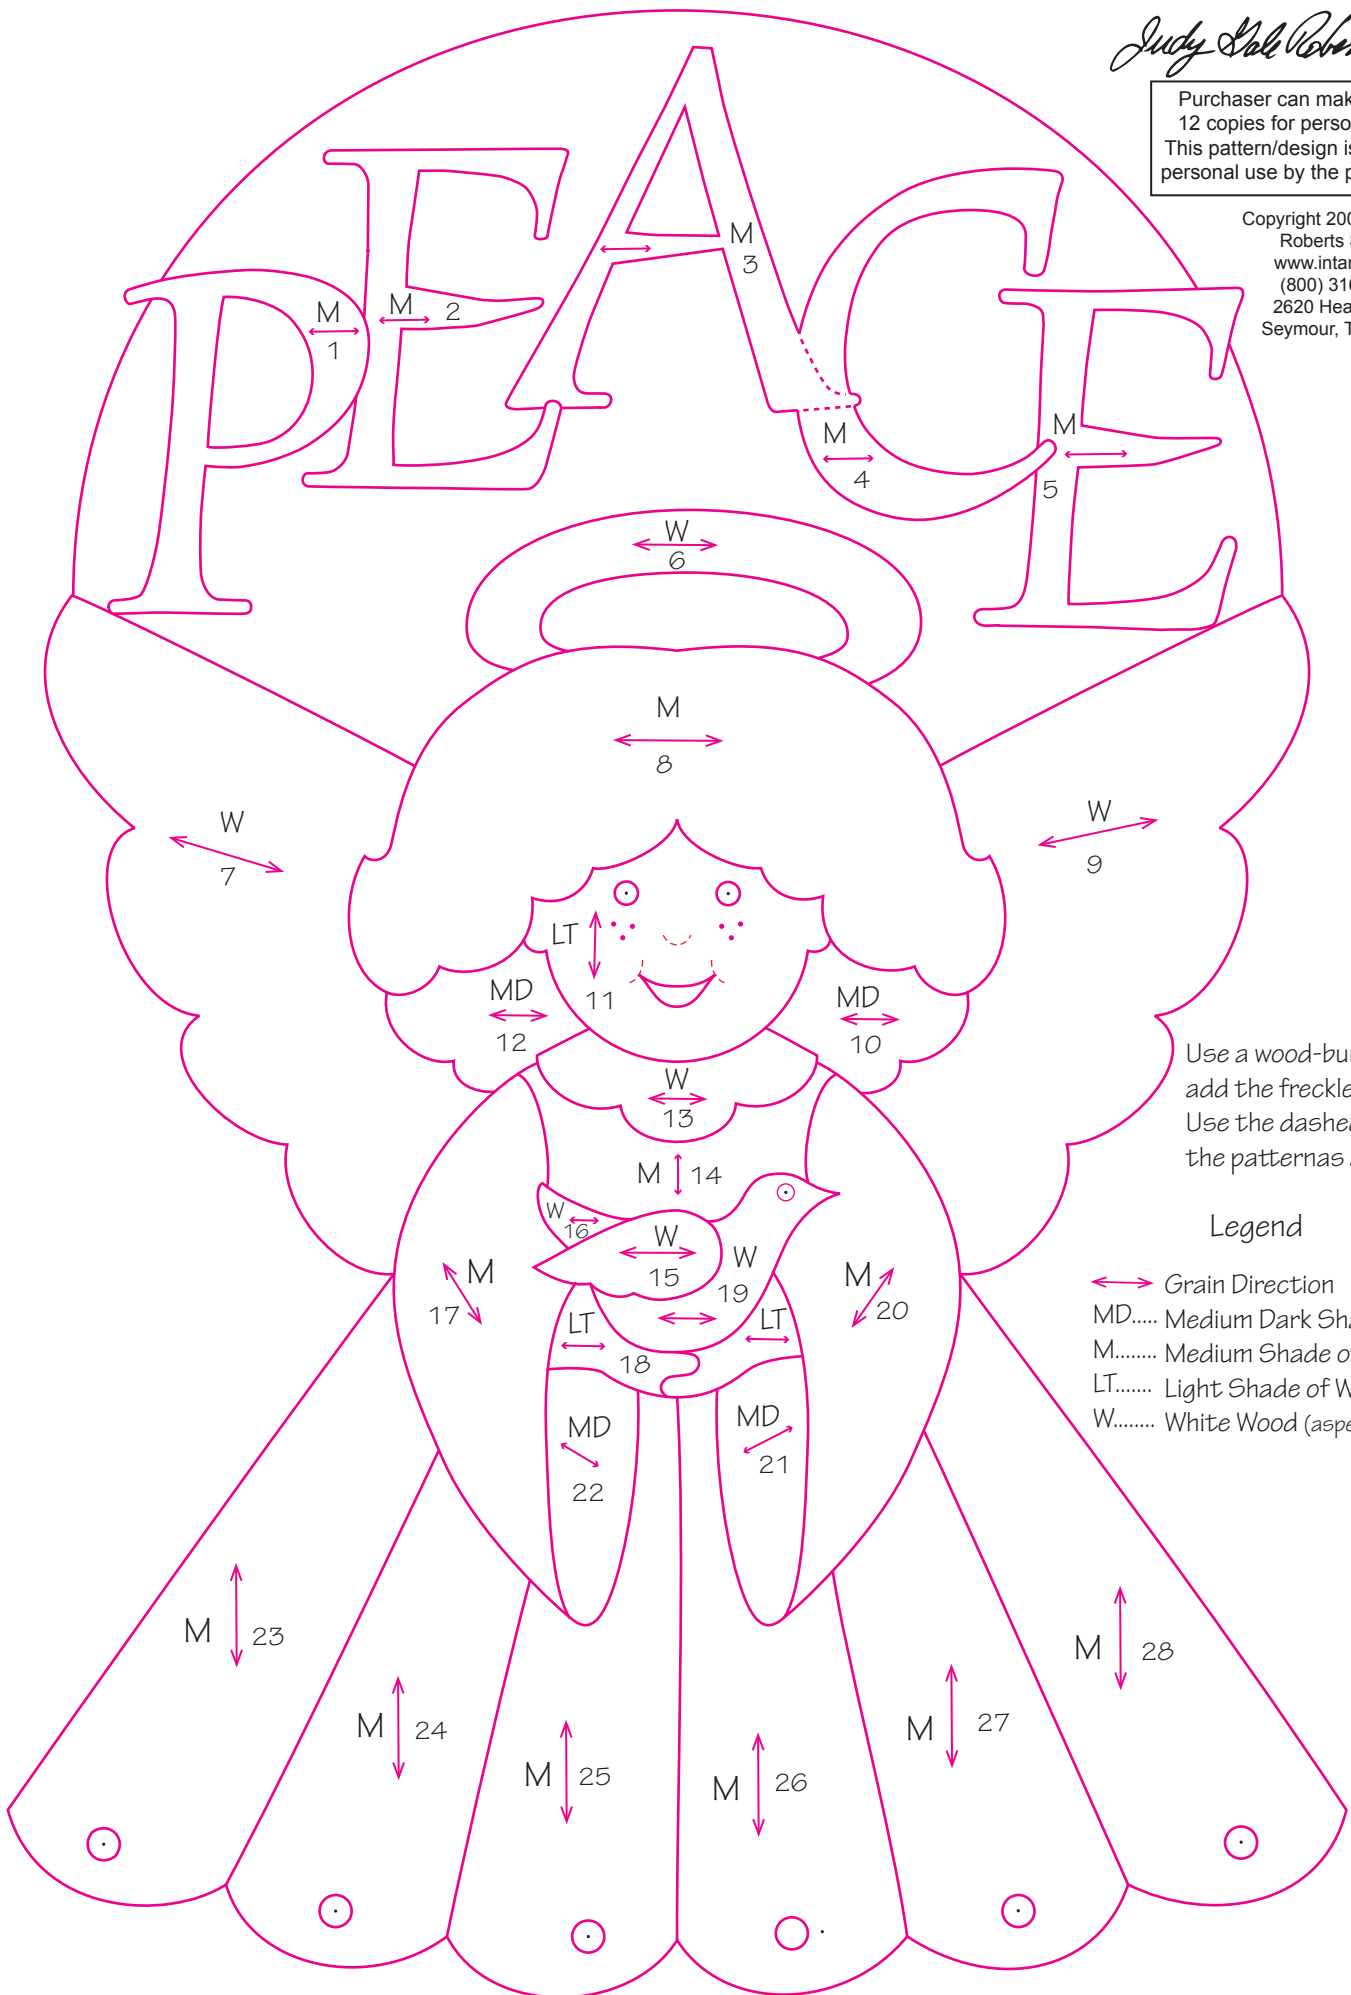

Use a wood-burner to add the freckles and nose. Use the dashed lines on the patterns as a guide.

**Legend**

- Grain Direction
- MD..... Medium Dark Shade of Wood
- M..... Medium Shade of Wood
- LT..... Light Shade of Wood
- W..... White Wood (aspen, white pine)