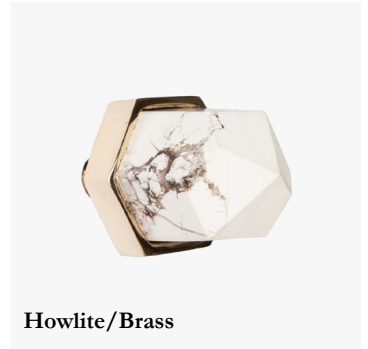

ANYON

INTERIOR DESIGN & ATELIER

Clear Crystal/Brass

Smokey Crystal/Brass

Rose Crystal/Brass

Howlite/Brass

Lapis Lazuli/Brass

Amethyst/Brass

Amethyst/Chrome

Thea Knobs - Small

1.25" W x 2" D x 1.25" H

Stone: Amethyst, clear quartz, rose quartz, smokey quartz, howlite or lapis lazuli

Finish: Brass, chrome or nickel

Lead time: 4-6 weeks

Please Inquire for Pricing