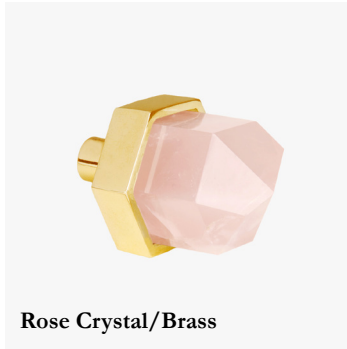

ANYON

INTERIOR DESIGN & ATELIER

Clear Crystal/Brass

Smokey Crystal/Brass

Rose Crystal/Brass

Howlite/Brass

Lapis Lazuli/Brass

Amethyst/Brass

Amethyst/Chrome

Thea Knobs - Small

1.25" W x 2" D x 1.25" H

Stone: Amethyst, clear quartz, rose quartz, smokey quartz, howlite or lapis lazuli

Finish: Brass, chrome or nickel

Lead time: 4-6 weeks

Please Inquire for Pricing