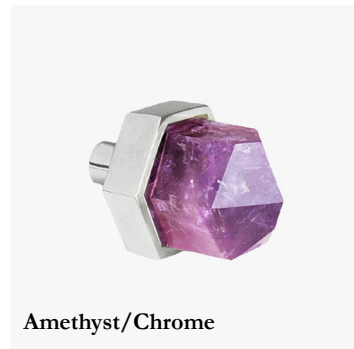

ANYON

INTERIOR DESIGN & ATELIER

Clear Crystal/Brass

Smokey Crystal/Brass

Rose Crystal/Brass

Howlite/Brass

Lapis Lazuli/Brass

Amethyst/Brass

Amethyst/Chrome

Thea Knobs - Small

1.25" W x 2" D x 1.25" H

Stone: Amethyst, clear quartz, rose quartz, smokey quartz, howlite or lapis lazuli

Finish: Brass, chrome or nickel

Lead time: 4-6 weeks

Please Inquire for Pricing