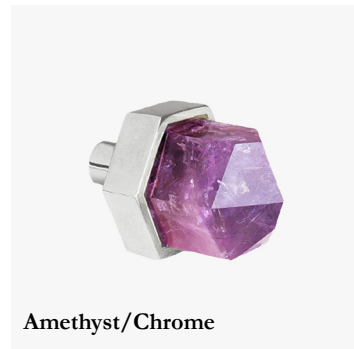

ANYON

INTERIOR DESIGN & ATELIER

Clear Crystal/Brass

Smokey Crystal/Brass

Rose Crystal/Brass

Howlite/Brass

Lapis Lazuli/Brass

Amethyst/Brass

Amethyst/Chrome

Thea Knobs - Large

1.75" W x 2" D x 1.75" H

Stone: Amethyst, clear quartz, rose quartz, smokey quartz, howlite or lapis lazuli

Finish: Brass, chrome or nickel

Lead time: 4-6 weeks

Please Inquire for Pricing