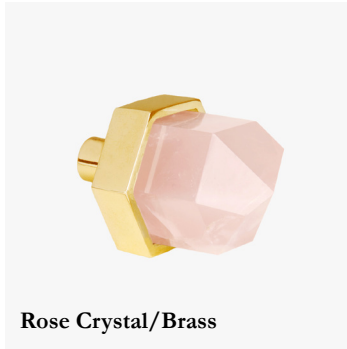

ANYON

INTERIOR DESIGN & ATELIER

Clear Crystal/Brass

Smokey Crystal/Brass

Rose Crystal/Brass

Howlite/Brass

Lapis Lazuli/Brass

Amethyst/Brass

Amethyst/Chrome

Thea Knobs - Large

1.75" W x 2" D x 1.75" H

Stone: Amethyst, clear quartz, rose quartz, smokey quartz, howlite or lapis lazuli

Finish: Brass, chrome or nickel

Lead time: 4-6 weeks

Please Inquire for Pricing