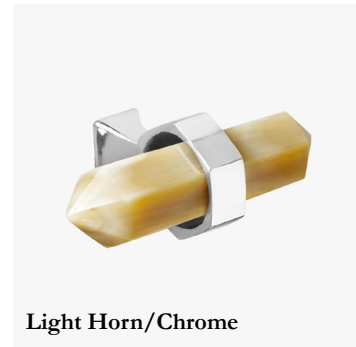

## Freya Small Pull Knobs

2.375" W x 1.5" D x 1" H

Stone: Amethyst, clear quartz, smokey quartz, howlite, light horn or dark horn

Finish: Brass, chrome or nickel

Lead time: 4-6 weeks

Please Inquire for Pricing