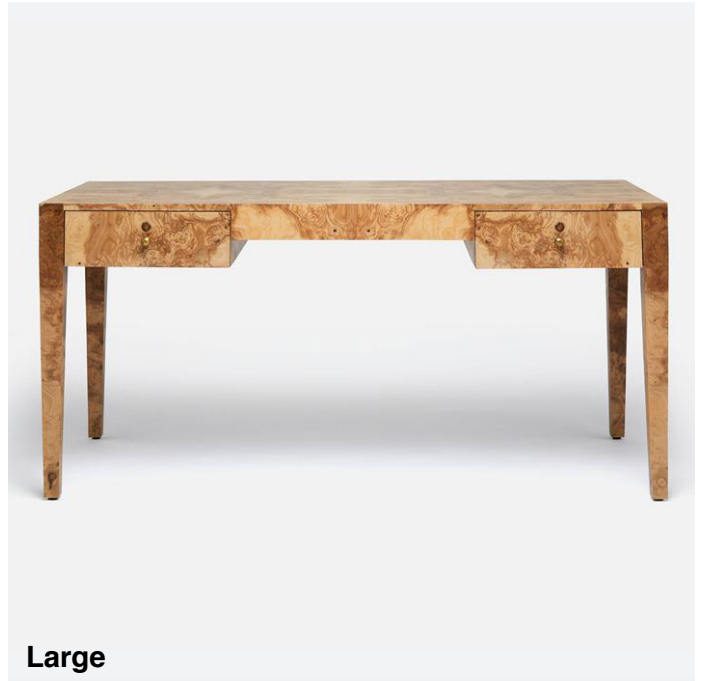

ANYON

INTERIOR DESIGN & ATELIER

Lindsey Desk

Small: 54" W x 20" D x 31" H

Large: 64" W x 30" D x 31" H

Material: Olive wood ash veener with brass hardware

Price: \$3,600 - \$4,100