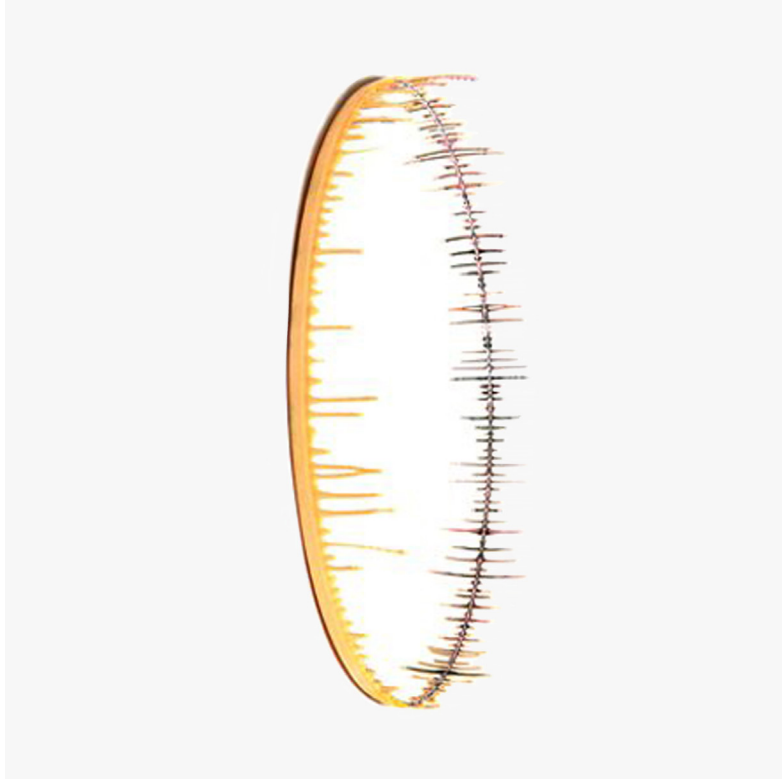

ANYON

INTERIOR DESIGN & ATELIER

Drip Mirror - Mimosa

Elyse Graham

26" D x 1.5" H

Material: Resin

Price: \$1,400