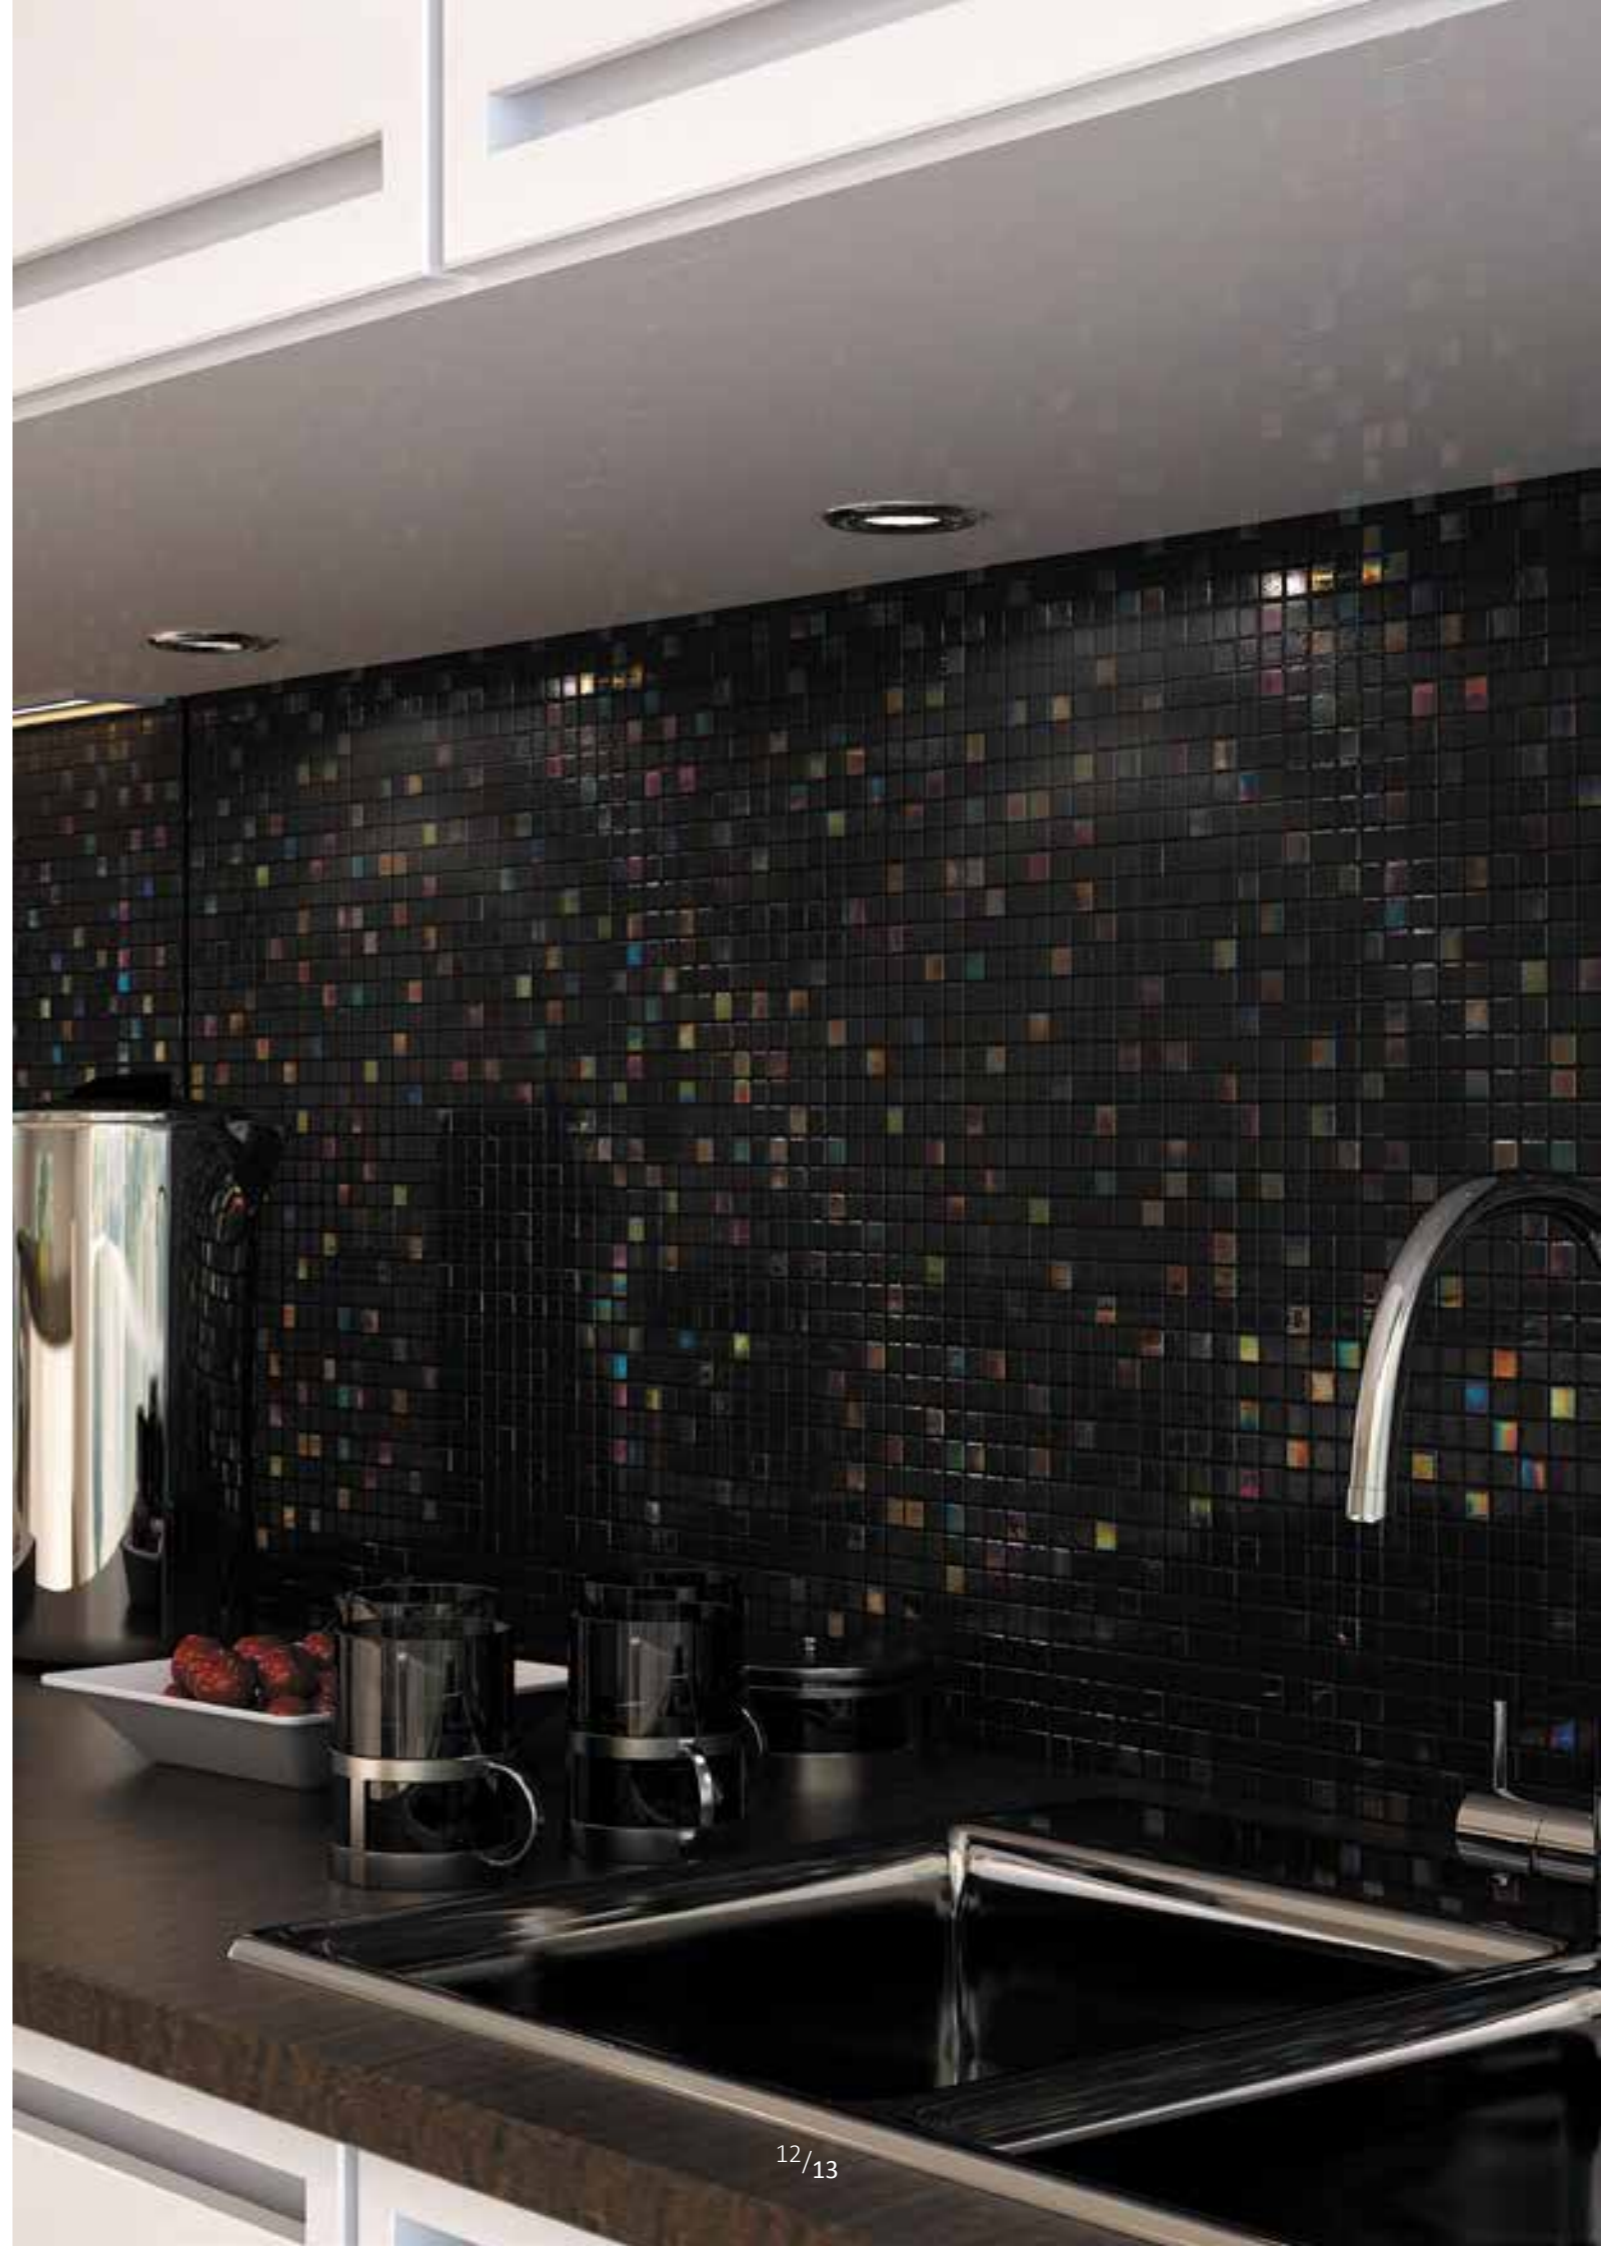

Day & Night

Code: 02/Alphecca(m)   Material: Glass
Brand: Alma   295x295 mm • 11.6x11.6"
                                         15x15 mm • 0.6x0.6"
                                         4 mm • 0.16"