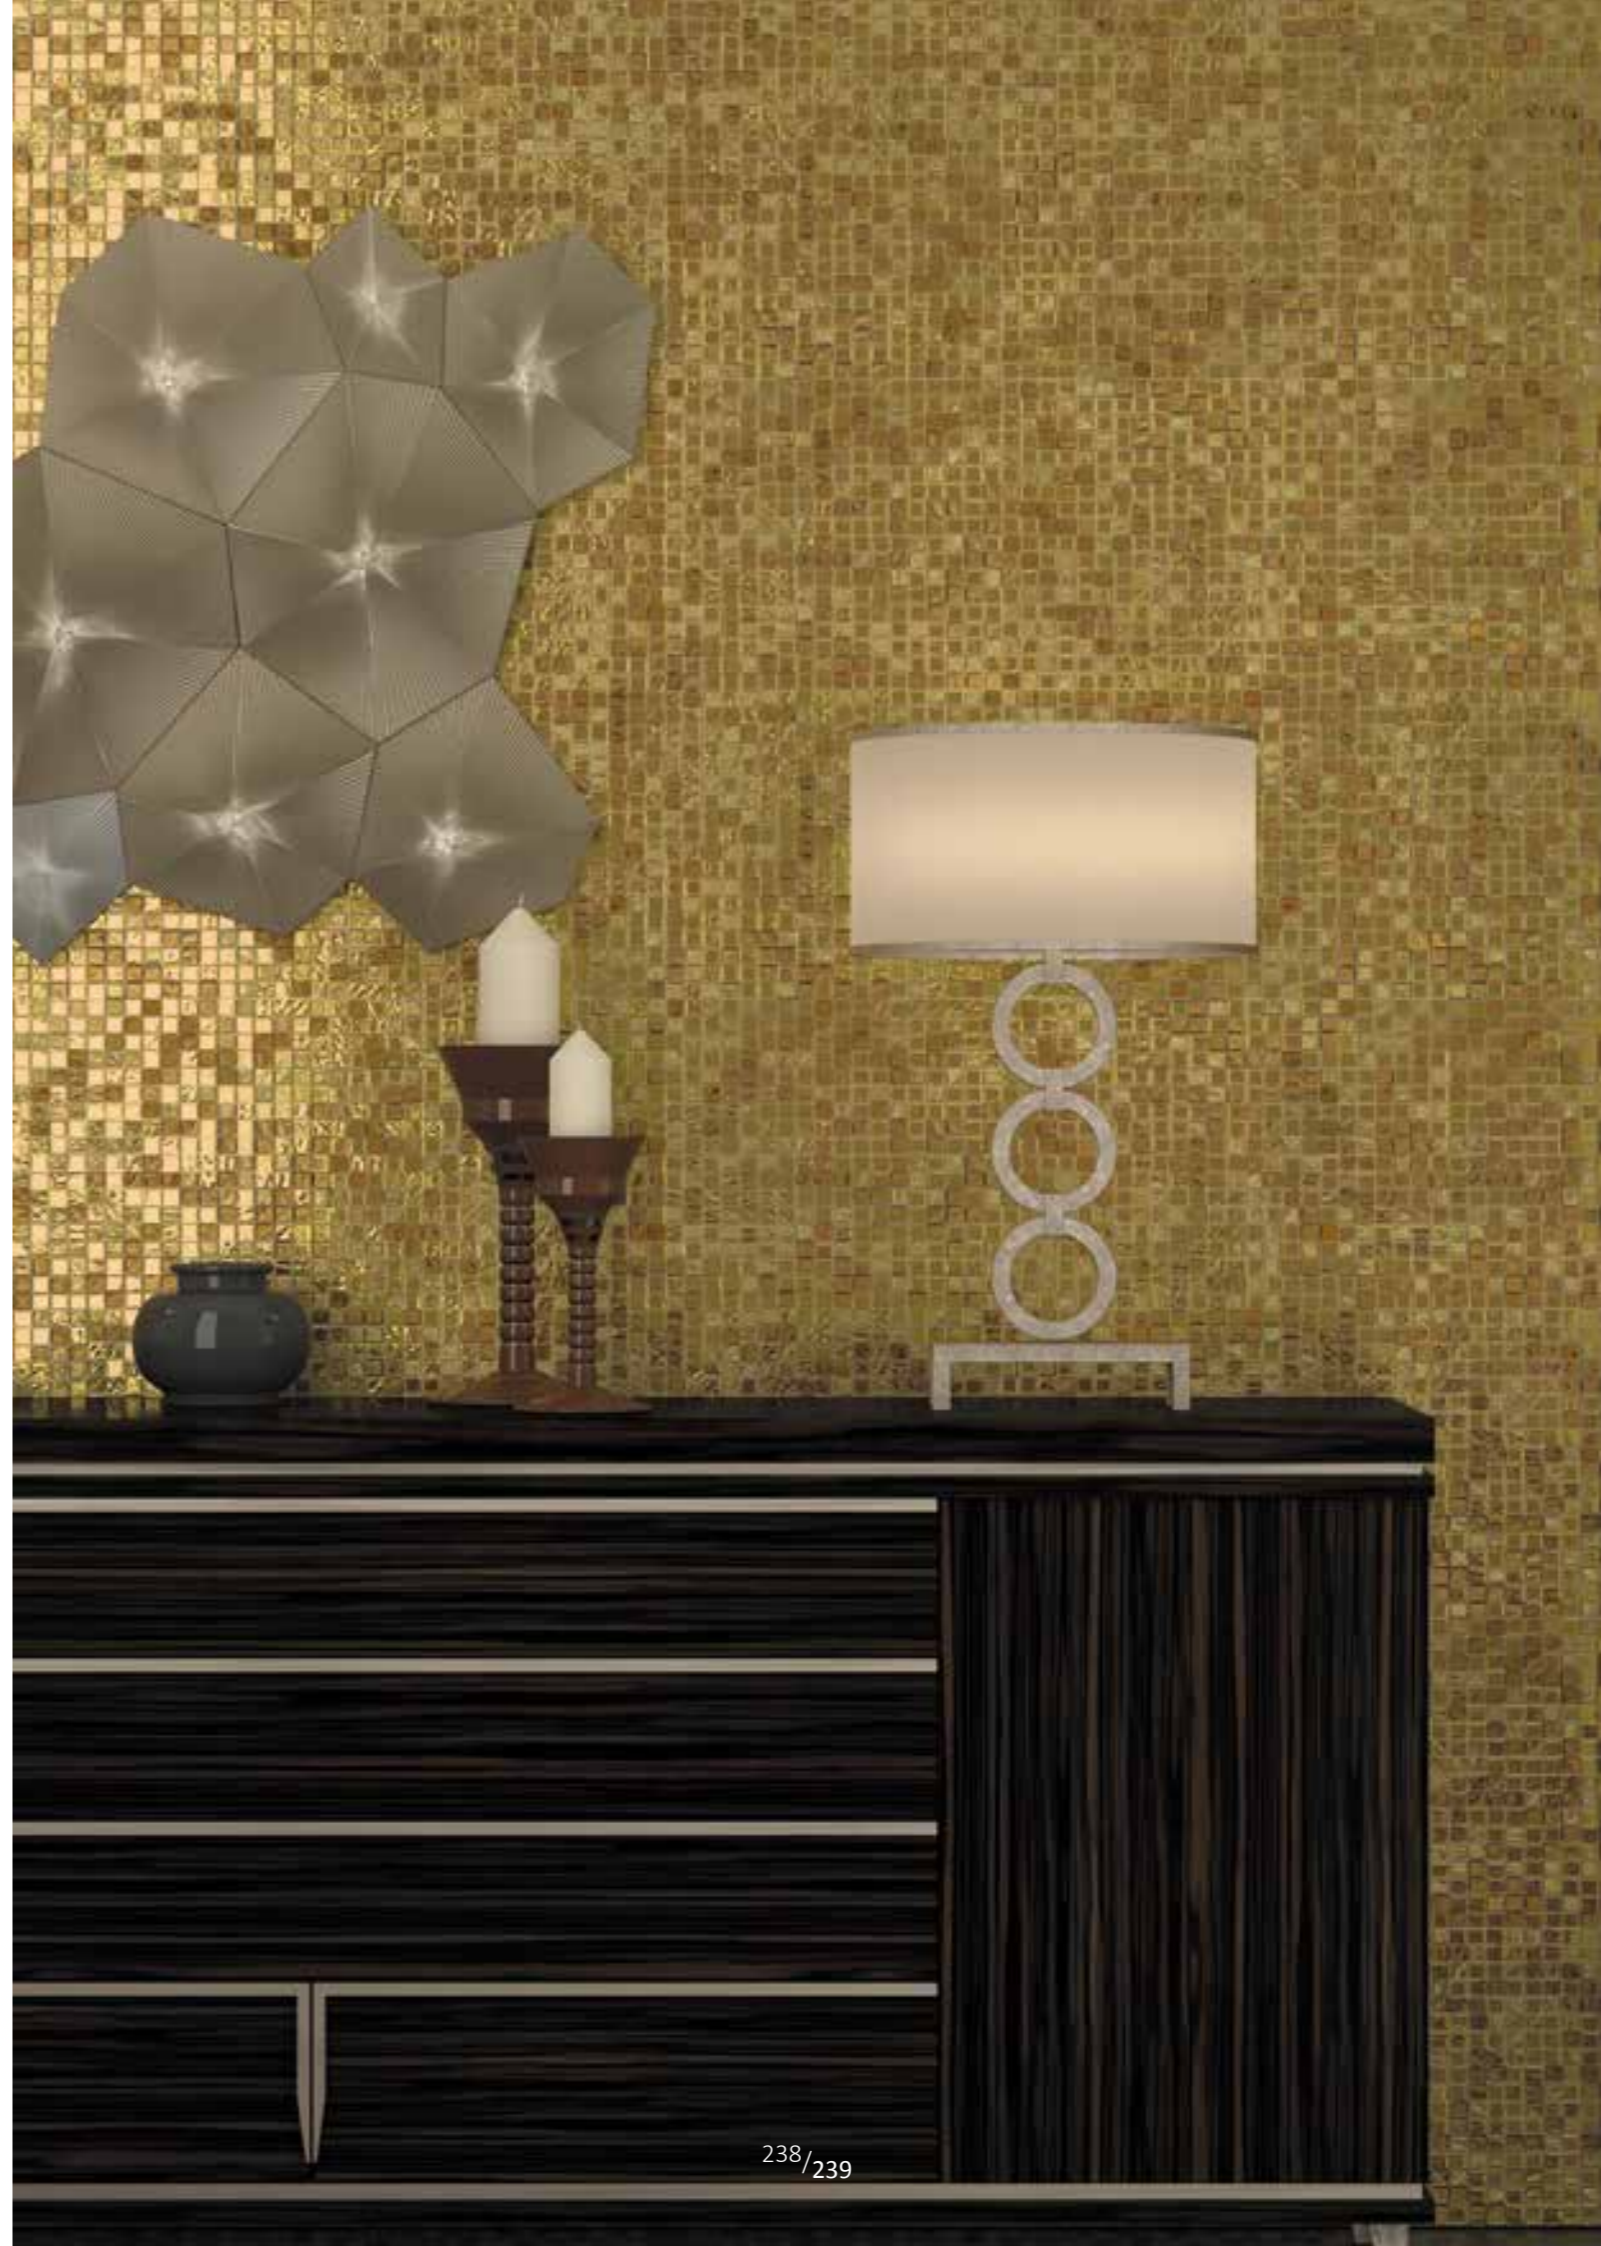

## Warm

Amber Hex  
Code: CLH-02AM  
Brand: Natural

Material: Glass  
231x267 mm • 9.1x10.5"  
8 mm • 0.3"

Carrara 12X24 Polished  
Code: FCA-1224P  
Brand: Natural

Material: Bianco Carrara  
305x610 mm • 12x24"  
10 mm • 0.4"

Warm

---

Code: 04\*/Diadem  
Brand: Alma

Material: Glass  
295x295 mm • 11.6x11.6"  
15x15 mm • 0.6x0.6"  
4 mm • 0.16"

Warm

Mirage  
Code: DSA-2301  
Brand: Natural

Material: Mix  
298x298 mm • 11.7x11.7"  
23x23 mm • 1x1"  
8 mm • 0.3"