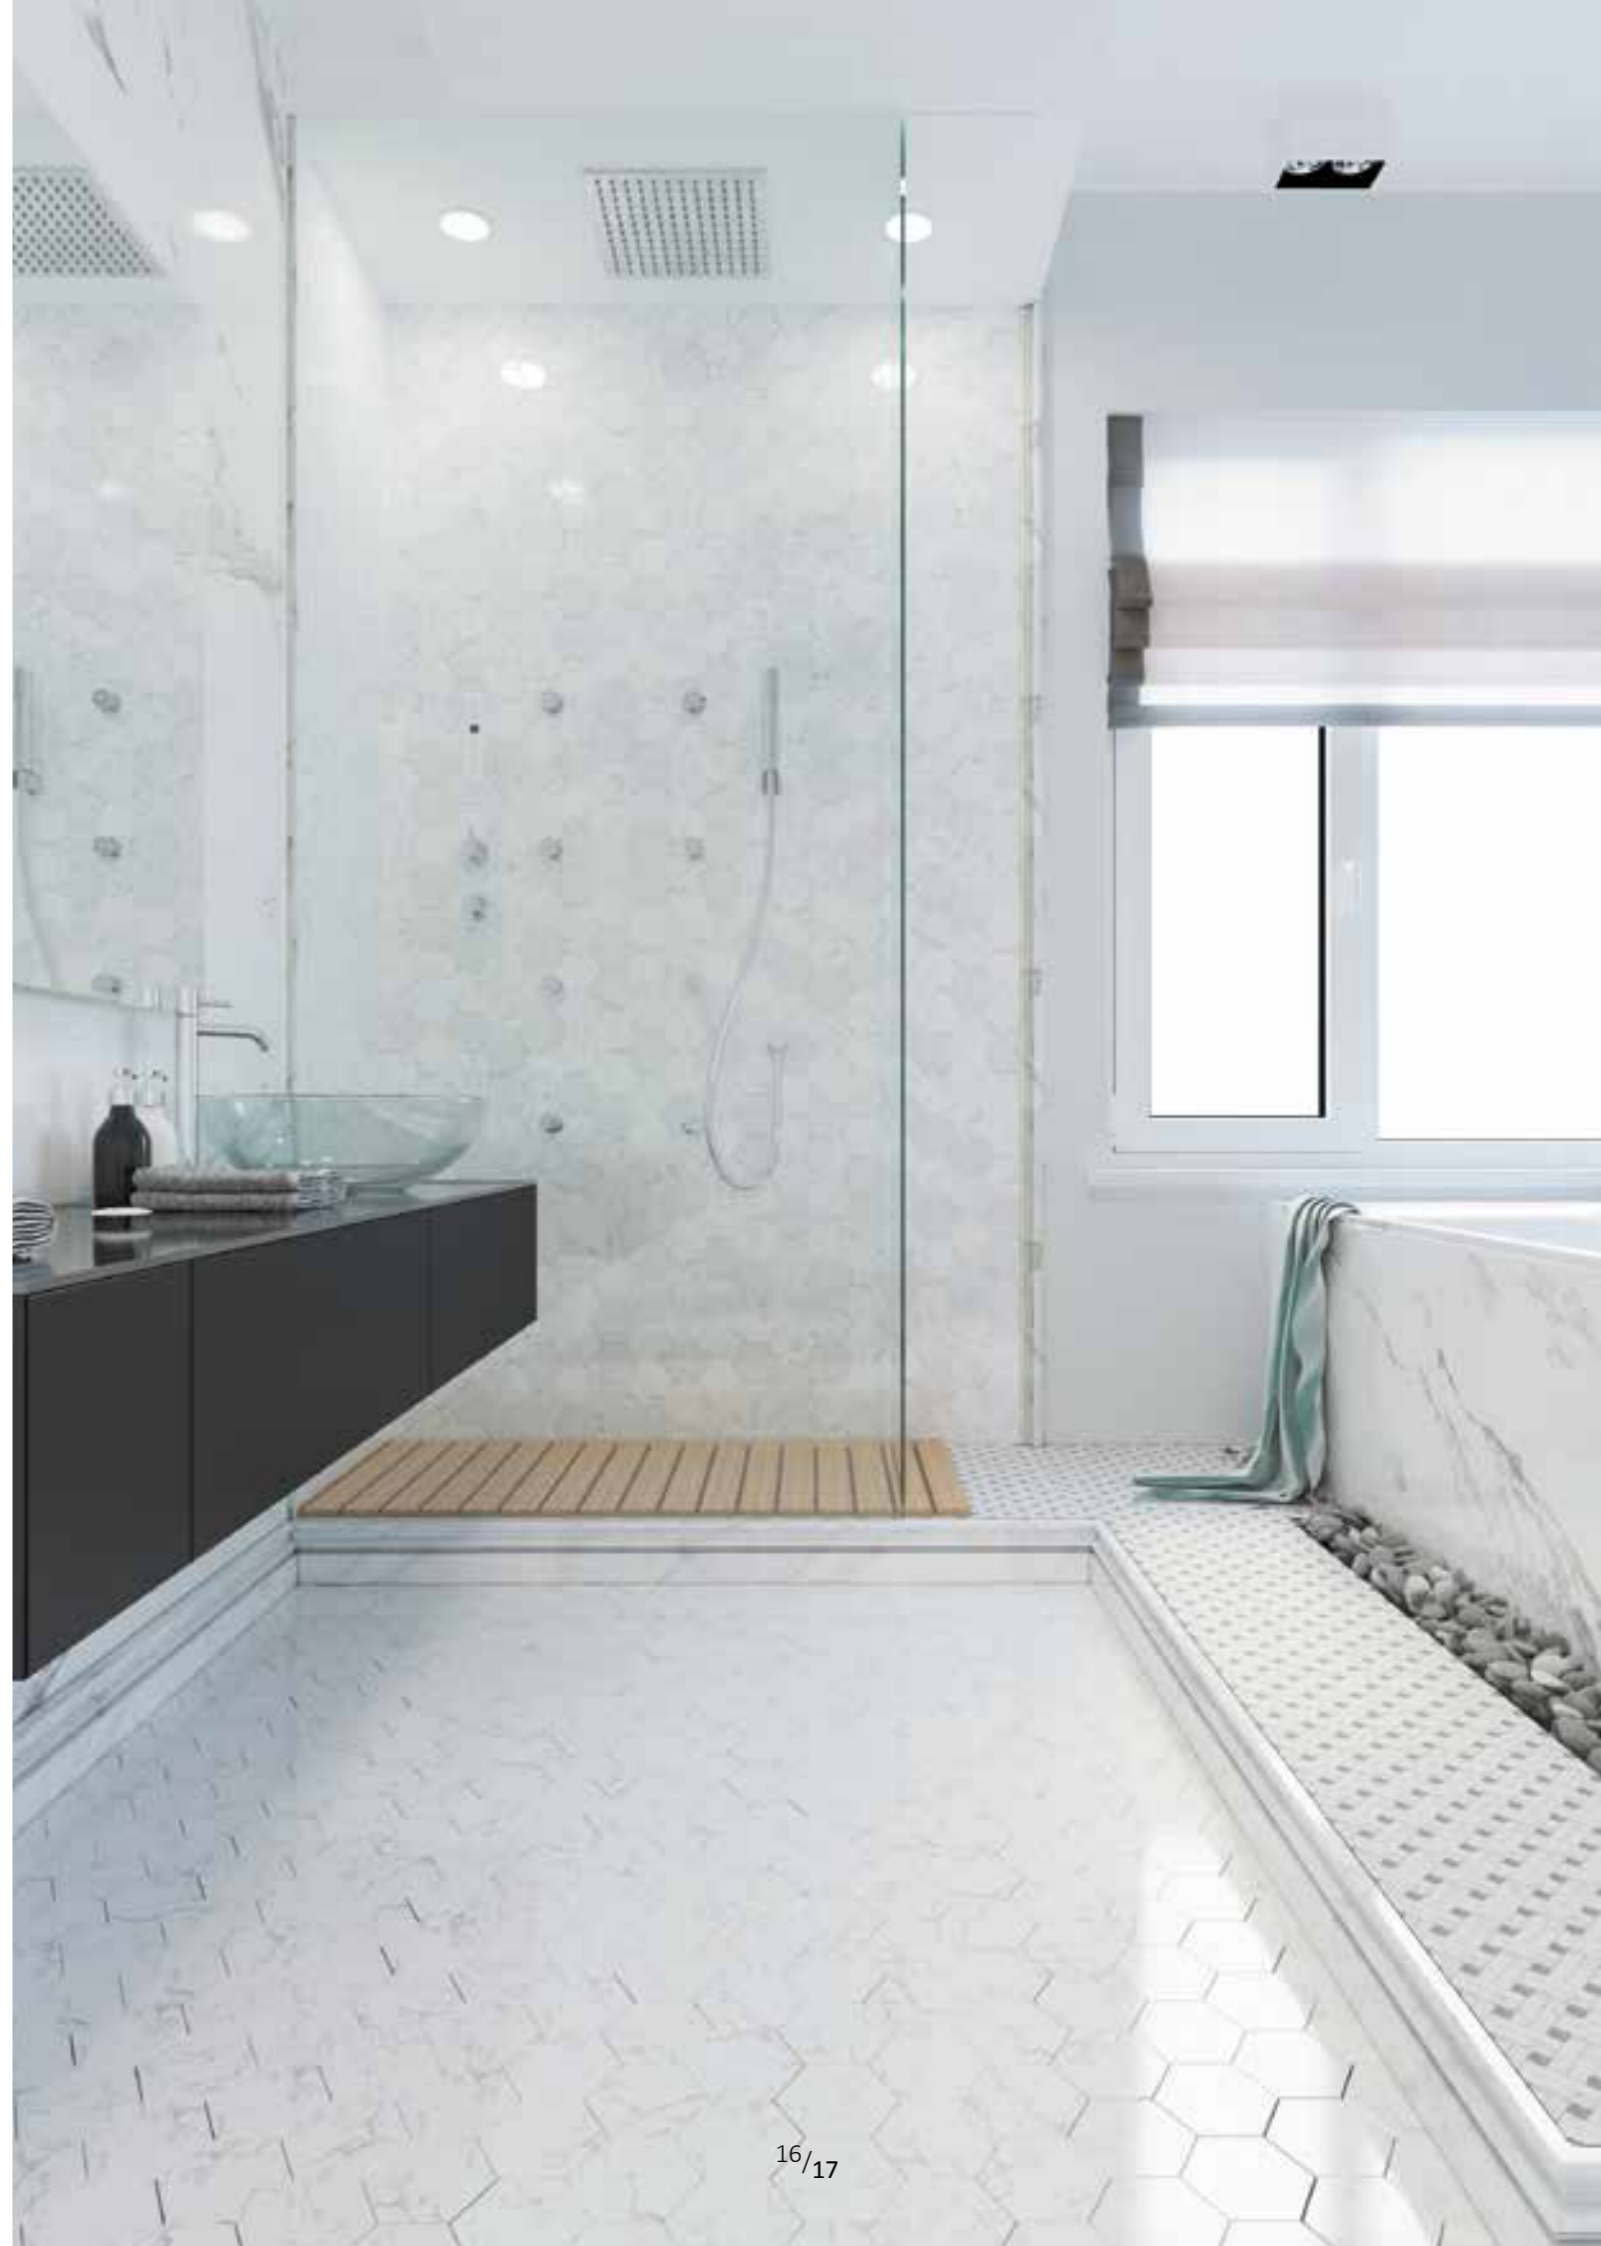

## Day & Night

Coastal Wave  
Code: CST-02  
Brand: Skalini

Material: Paper White Marble,  
Natural Shell  
257x361 mm • 10.1x14.2"  
10 mm • 0.4"

Carrara 4X12 Polished  
Code: FCA-412P  
Brand: Natural

Material: Bianco Carrara  
300x100 mm • 12x4"  
10 mm • 0.4"