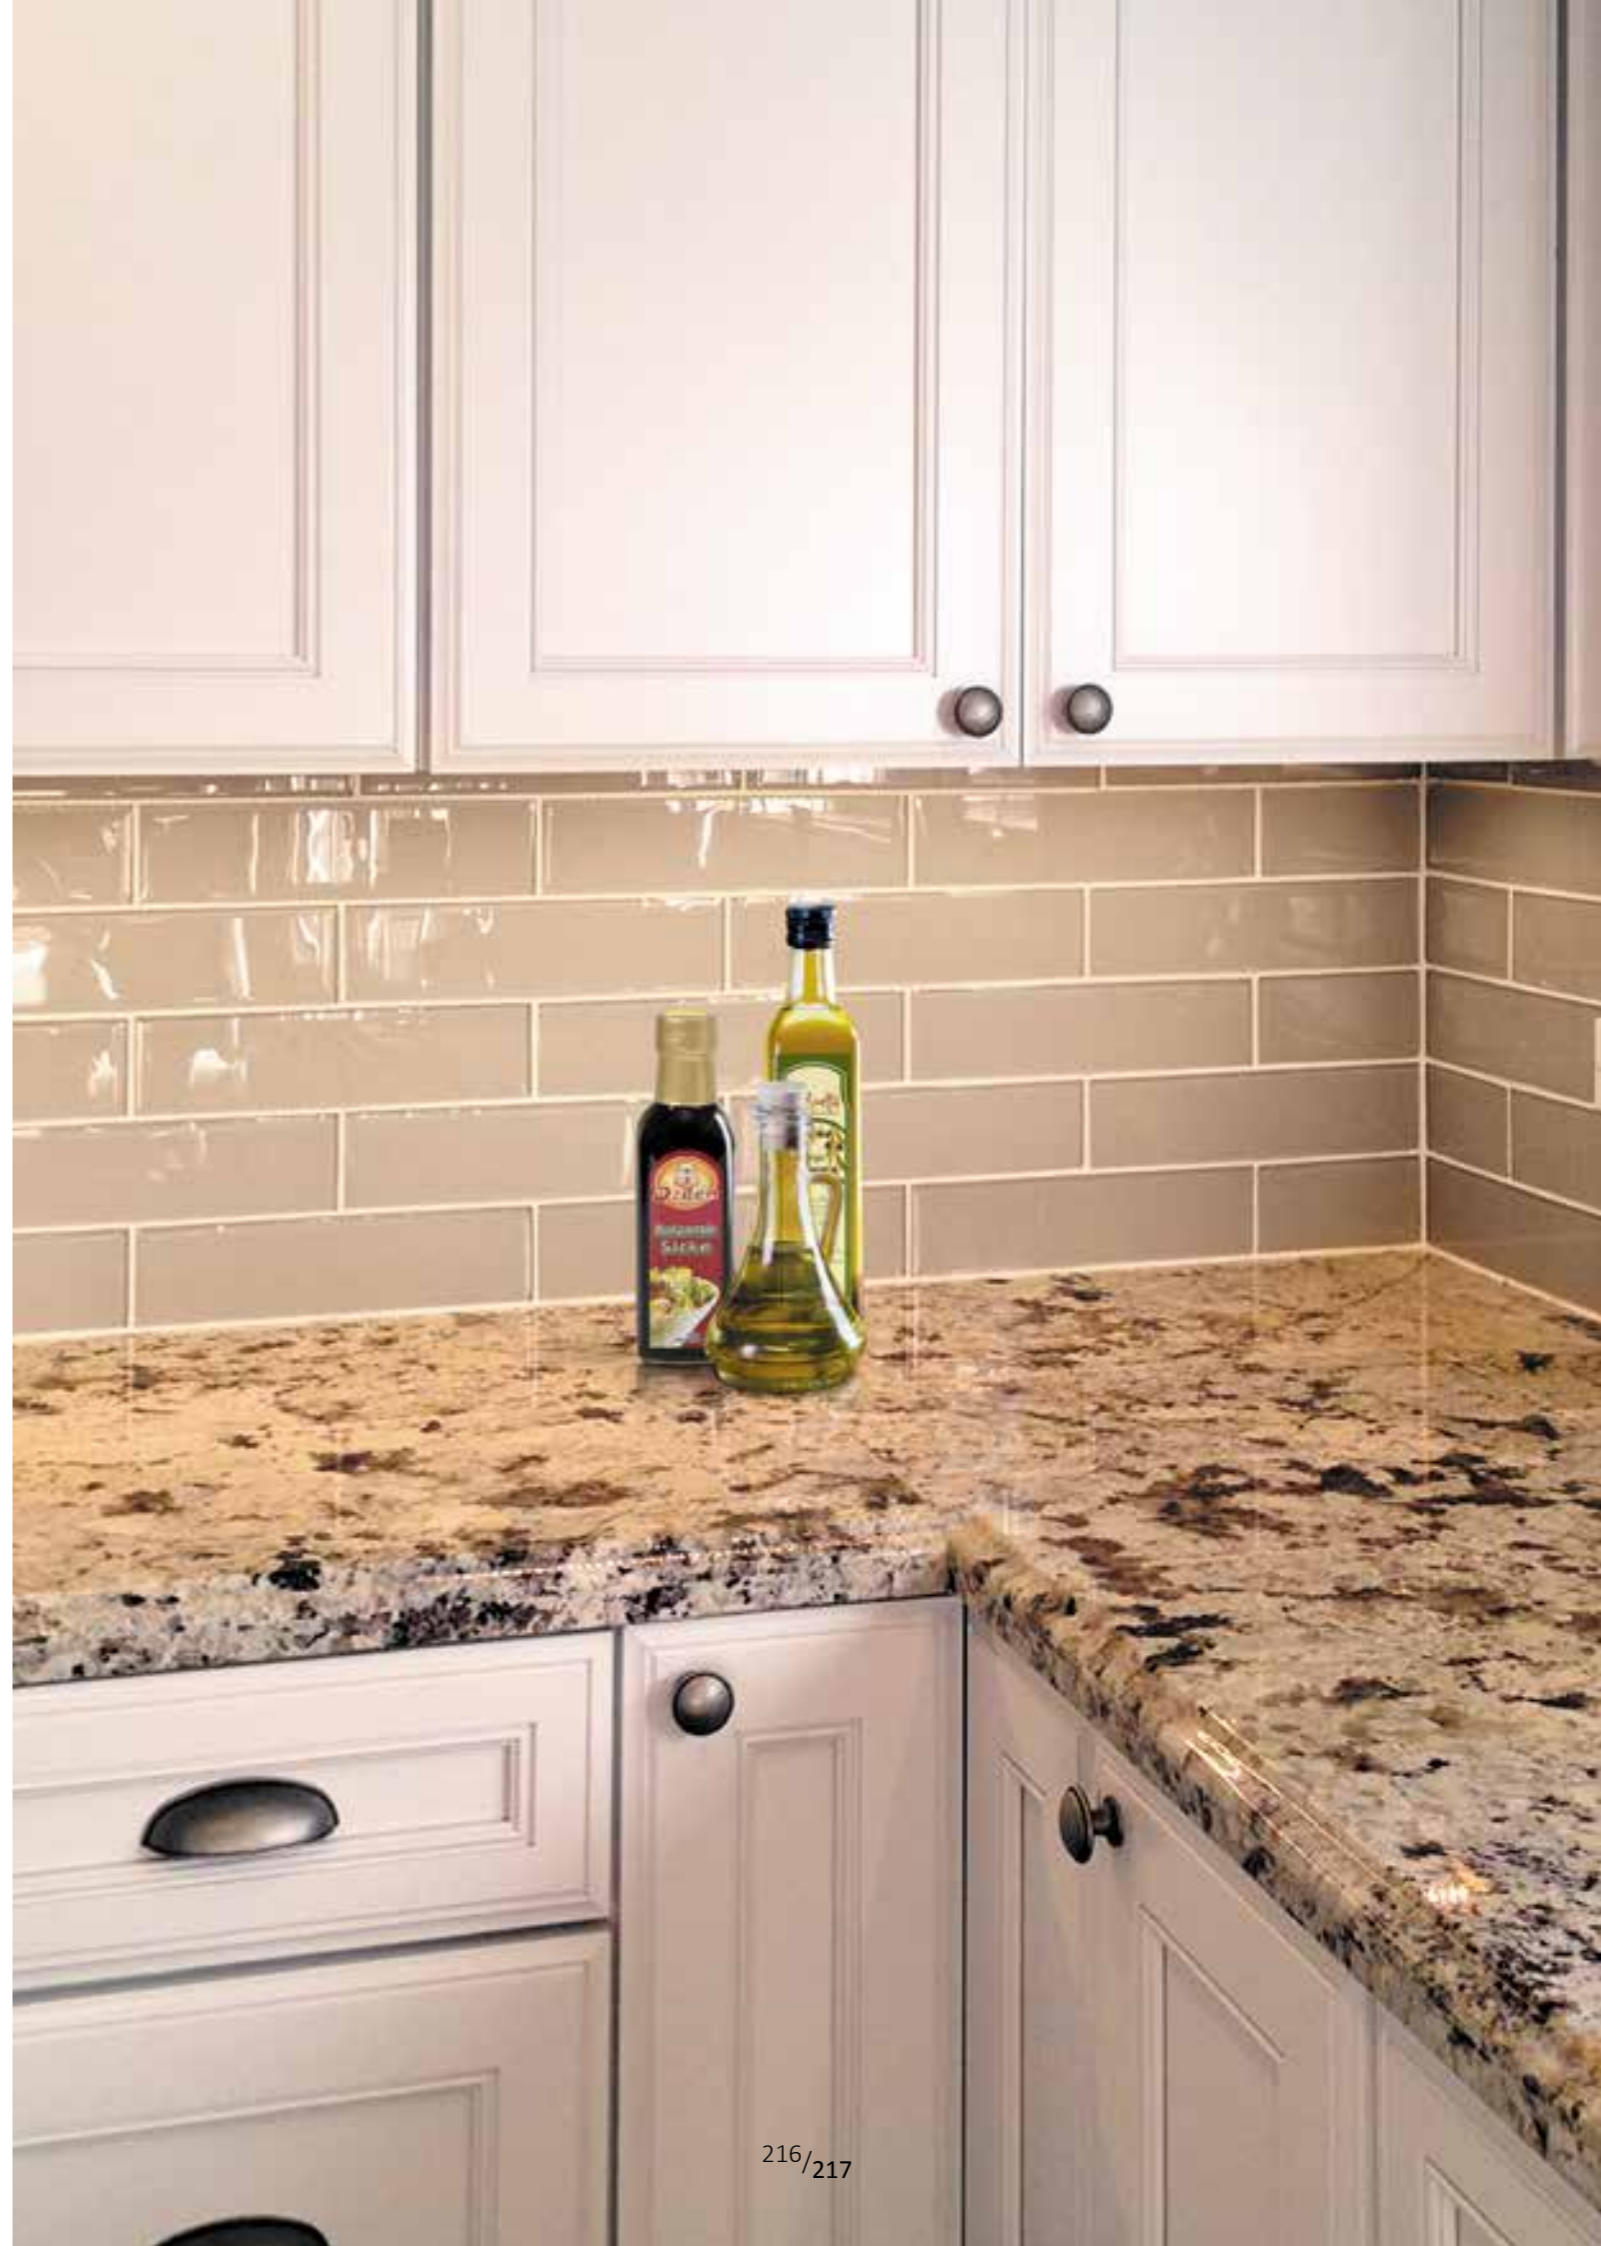

## Warm

Tybee  
Code: SV-D02  
Brand: Natural

Material: Wooden Gray,  
Bianco Carrara, Dream  
269x236 mm • 10.6x9.3"  
10 mm • 0.4"

Warm

Sugar Cookie Gloss  
Code: A-085 3x12  
Brand: Natural

Material: Glass  
305x75 mm • 12x3"  
8 mm • 0.3"