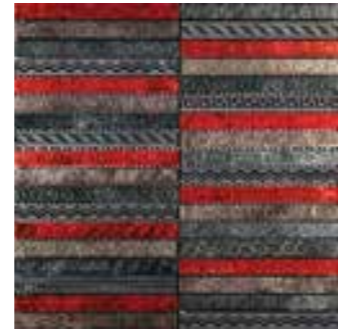

Mix

Golden Line 6
Code: GLN-6
Brand: Skalini

Material: Stone
300x300 mm • 11.8x11.8"
148x15 mm • 5.8x0.6"
10 mm • 0.4"

Carrara 4X12 Polished
Code: FCA-412P
Brand: Natural

Material: Bianco Carrara
300x100 mm • 12x4"
10 mm • 0.4"