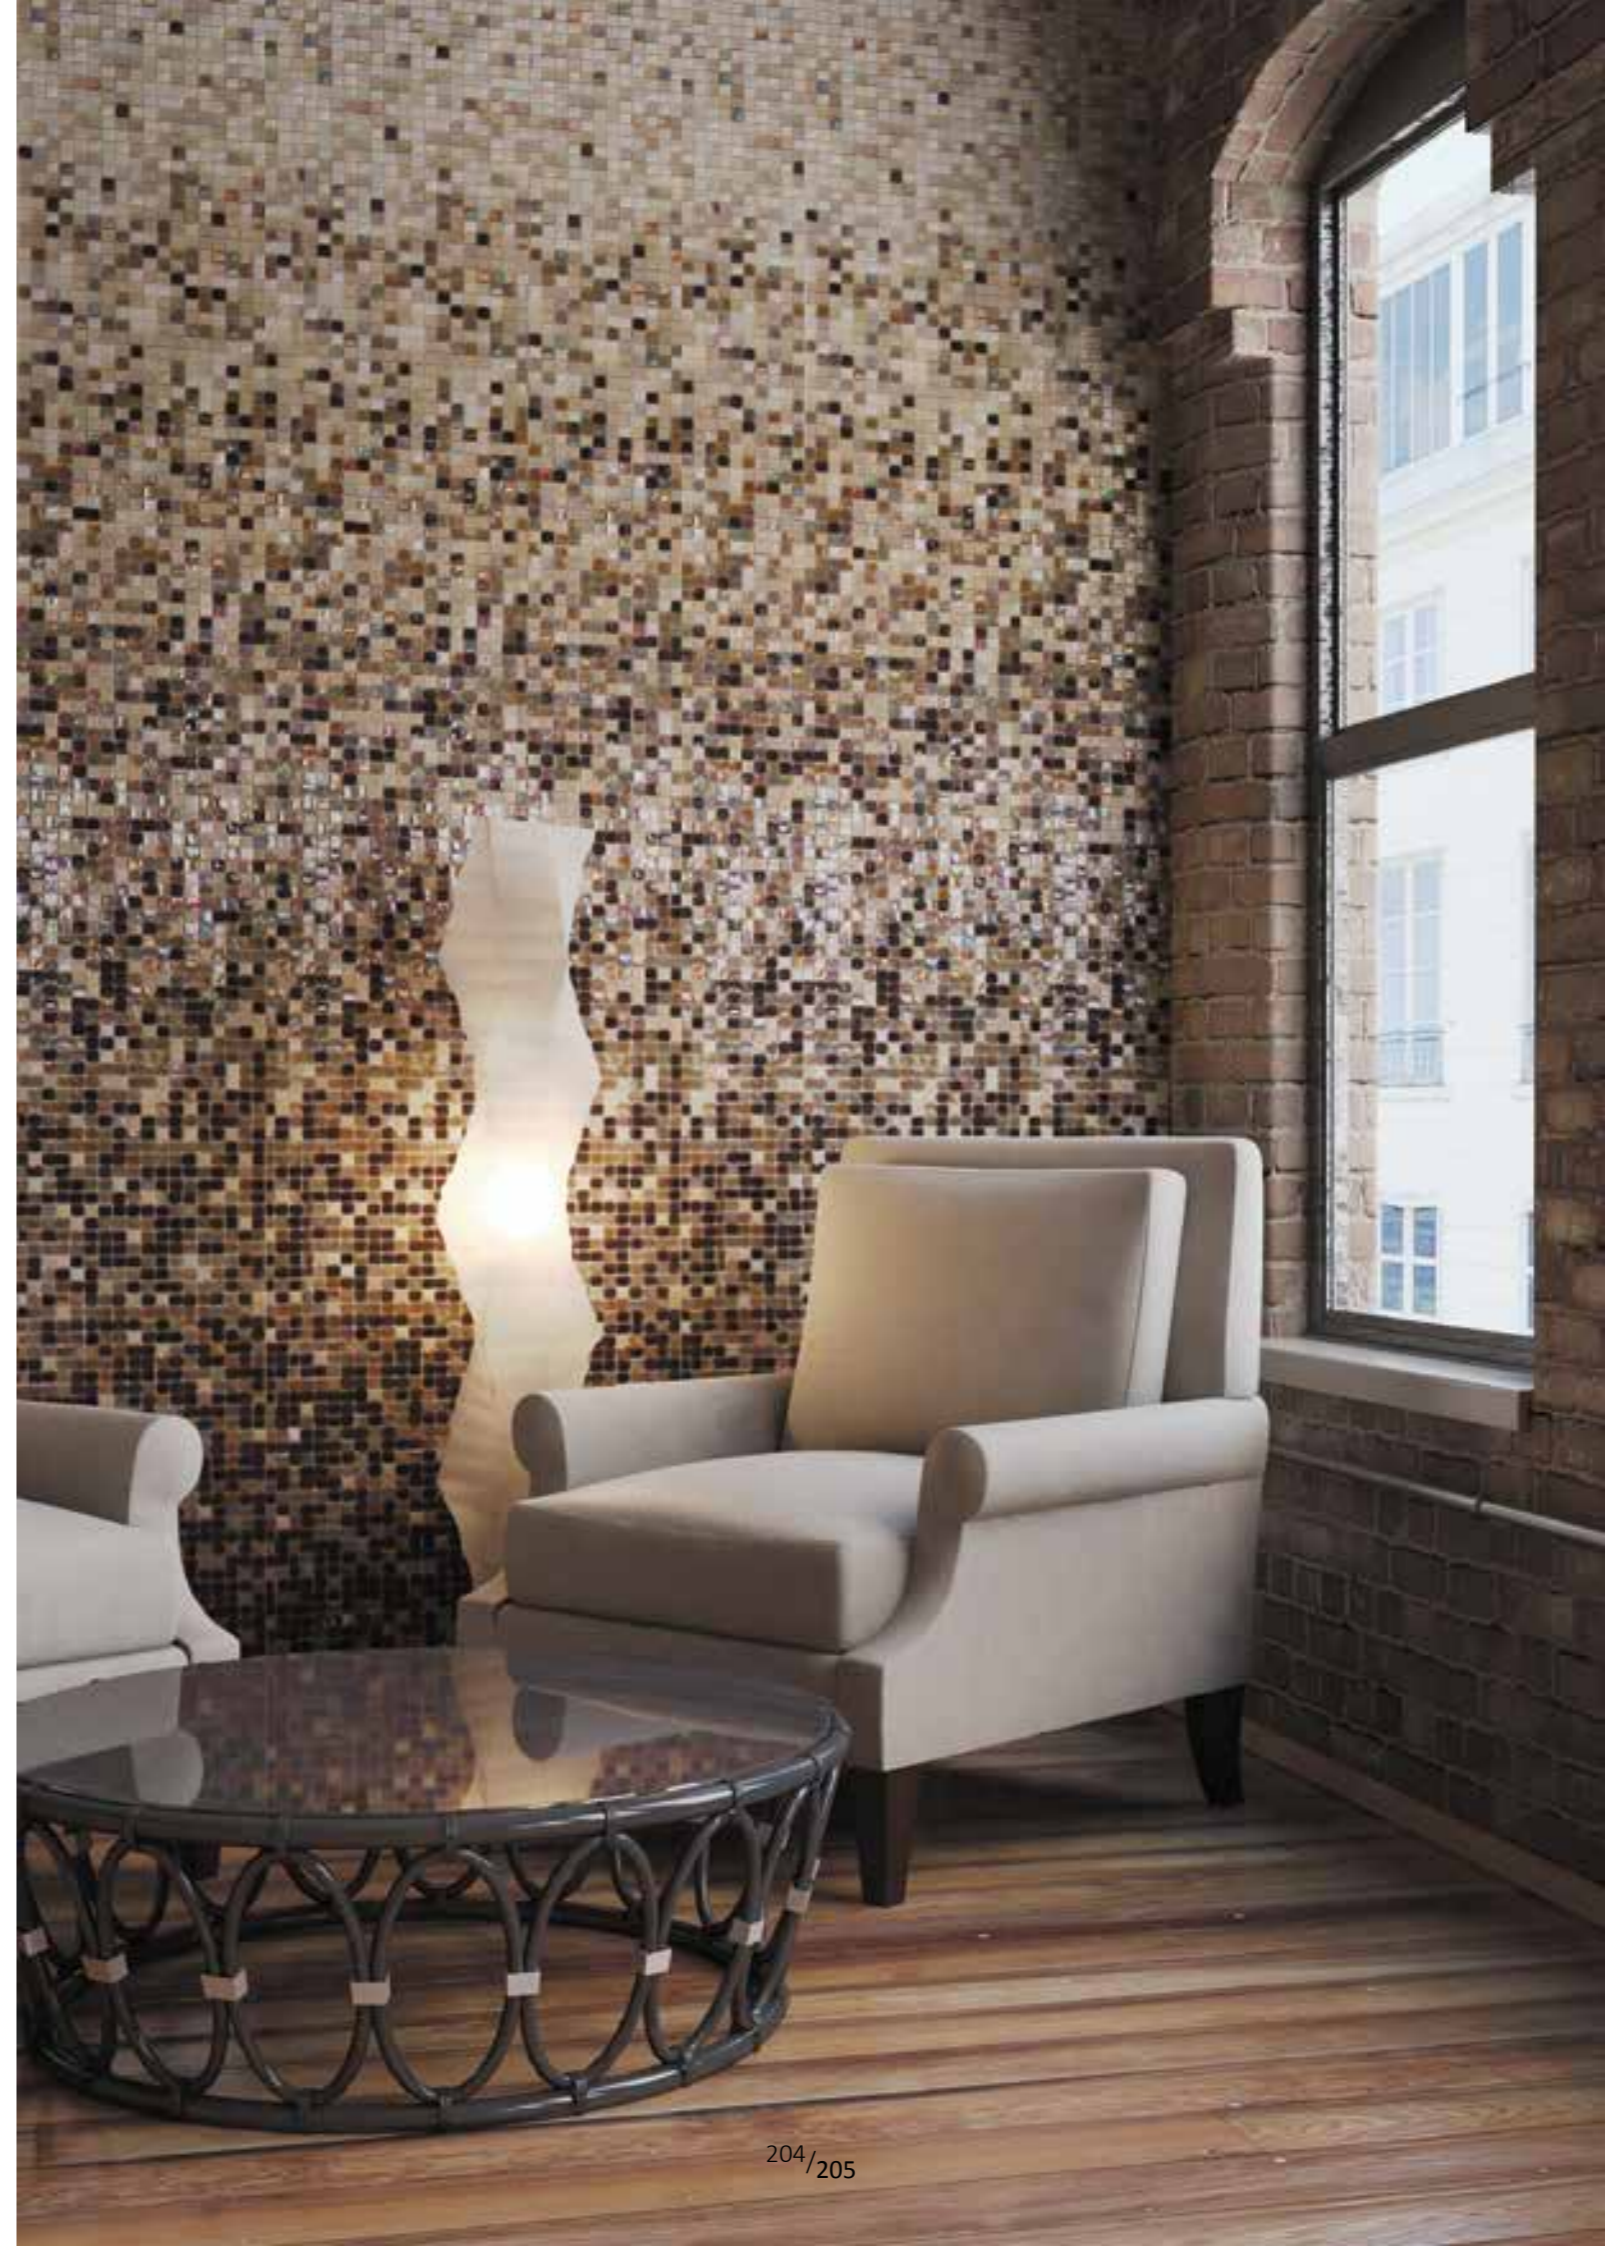

### Warm

Pizzaz  
Code: CAS-018  
Brand: Natural

Material: Glass  
300x300 mm • 11.8x11.8"  
98x10 mm • 4x0.4"  
8 mm • 0.3"

Crema Chair Rail Polished  
Code: MCR-2P  
Brand: Natural

Material: Crema Marfil  
305x50 mm • 12x2"  
25 mm • 1"