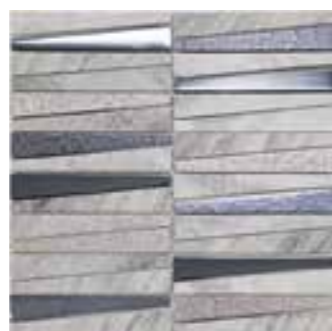

Cool

Layers Blue
Code: HTC-534-M
Brand: Natural

Material: Mix
300x300 mm • 11.8x11.8"
10 mm • 0.4"