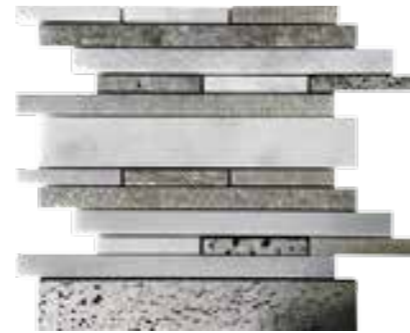

Cool

Amsterdam Silver  
Code: BDA-S7A  
Brand: Natural

Material: Mix  
280x280 mm • 11x11"  
8 mm • 0.3"

Cool

Bastoni 1  
Code: BST-01  
Brand: Skalini

Material: Stone  
300x300 mm • 11.8x11.8"  
10 mm • 0.4"