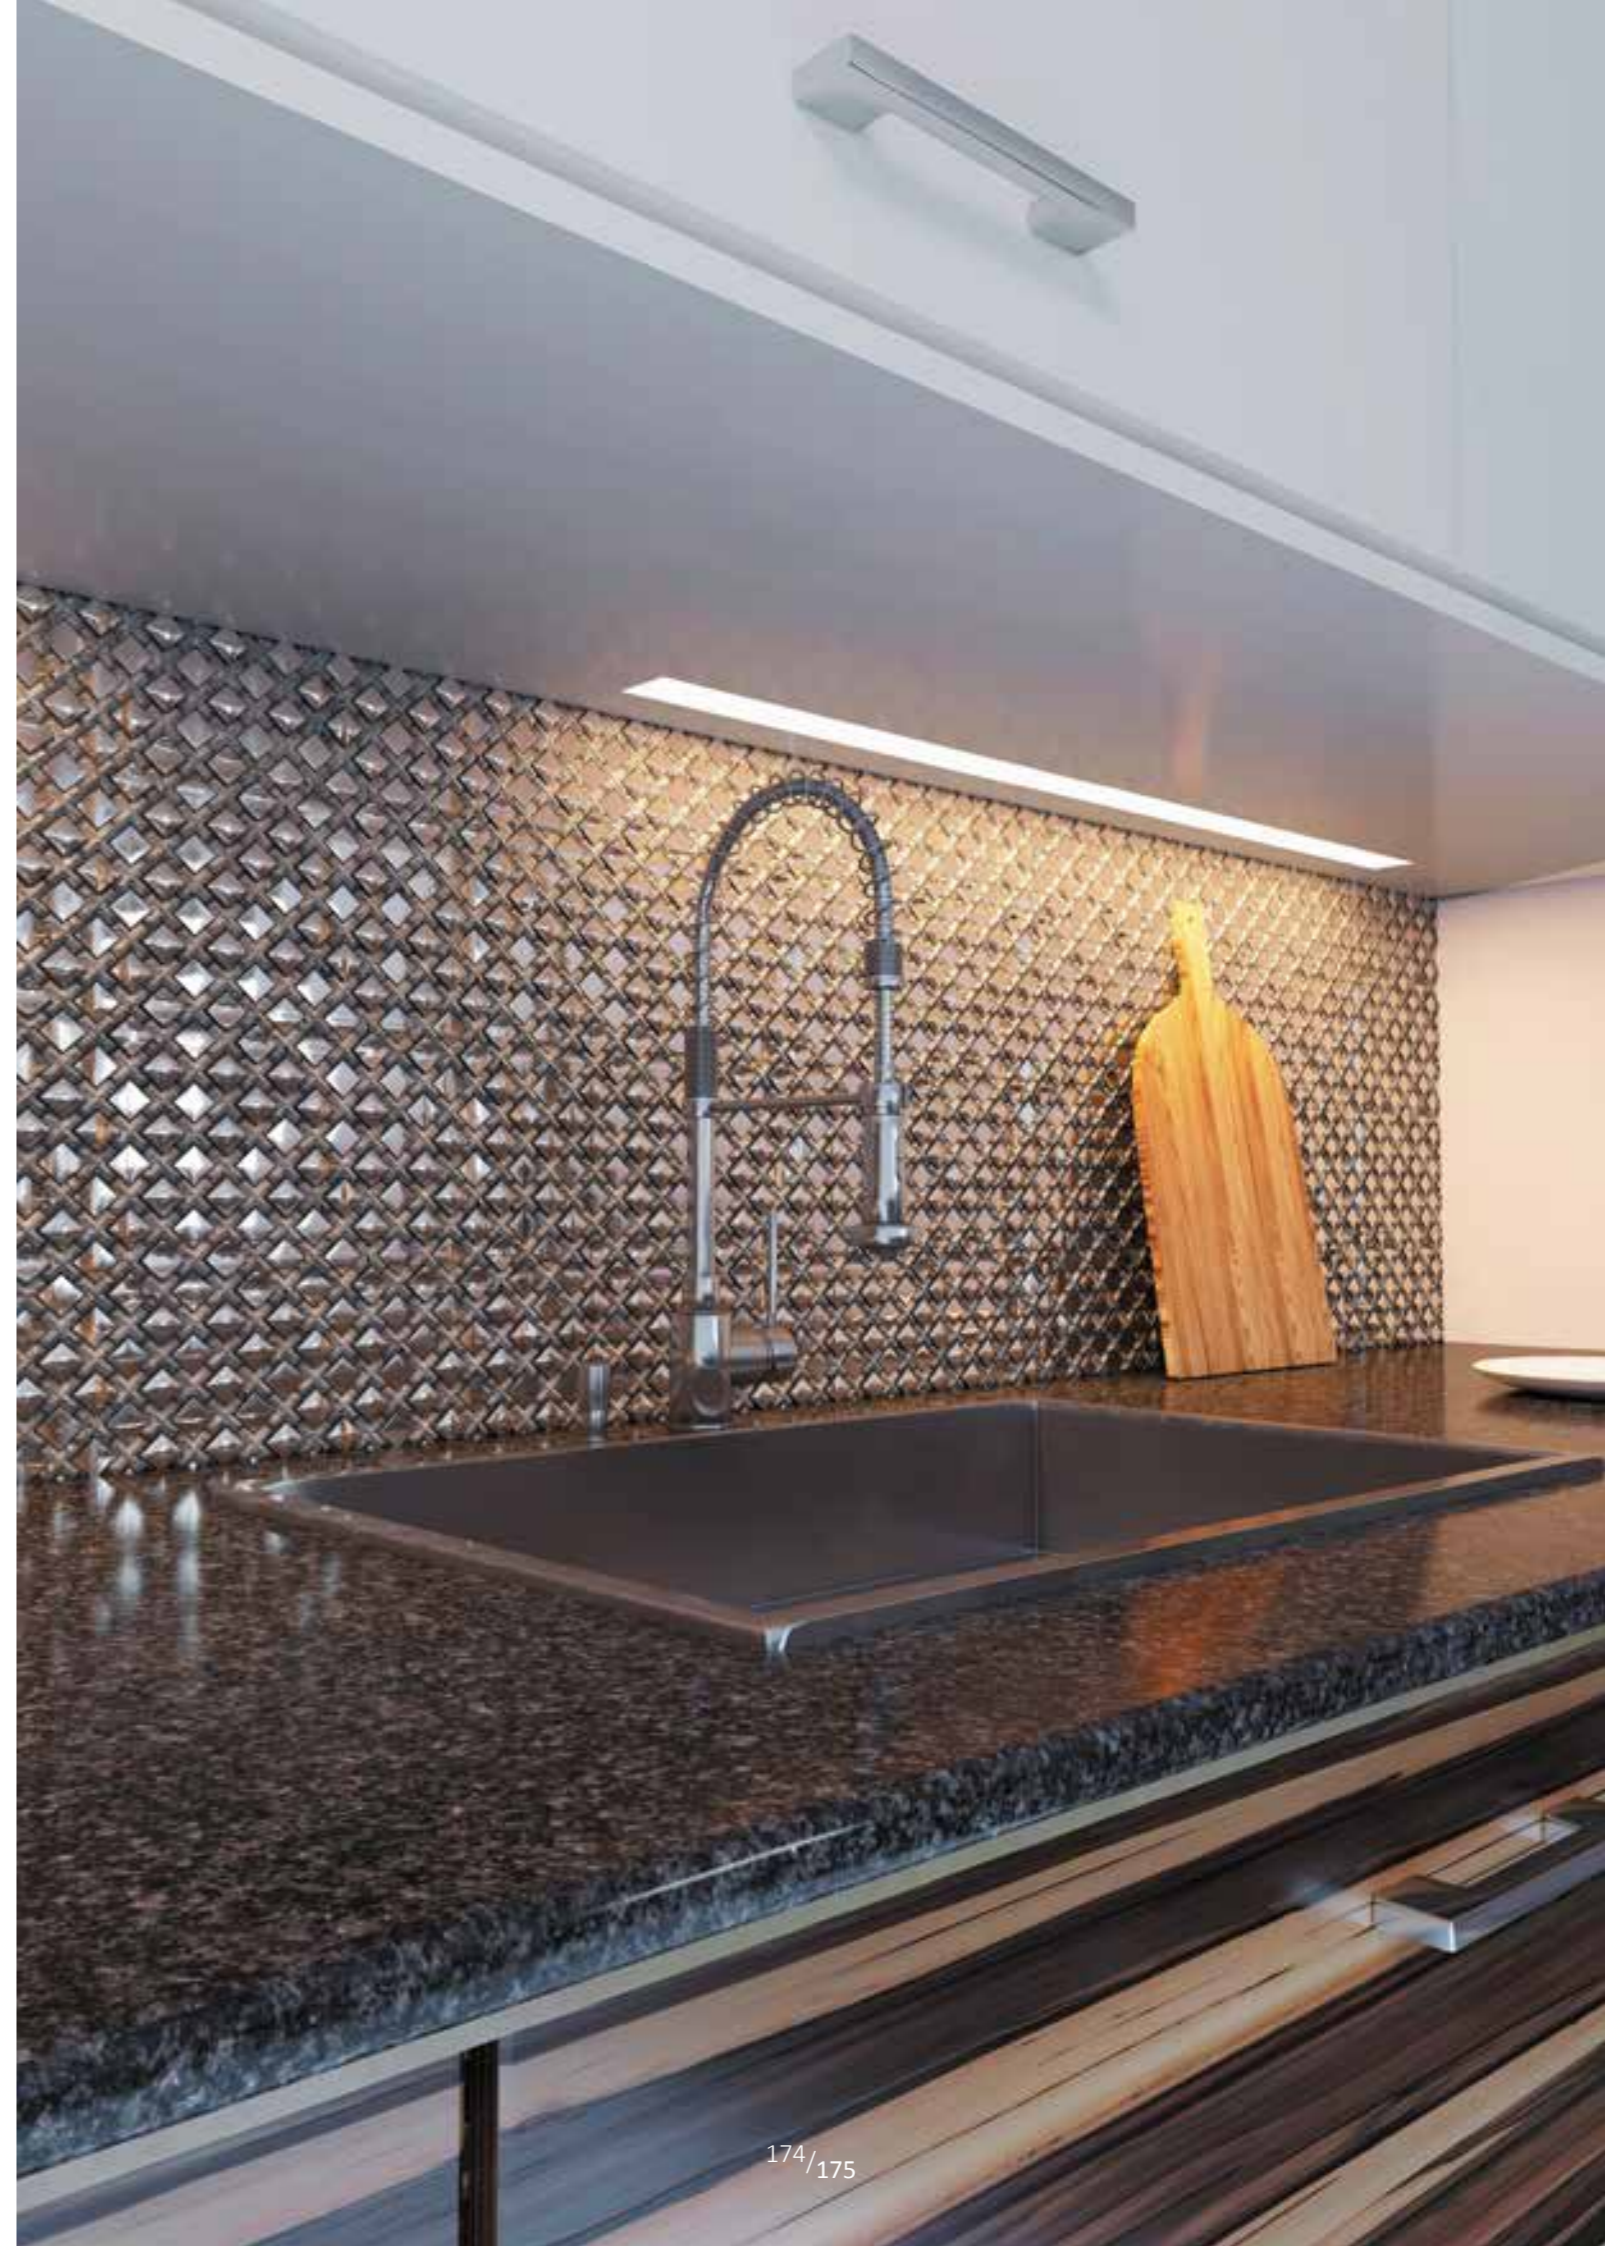

Cool

Amsterdam Silver
Code: BDA-S7A
Brand: Natural

Material: Mix
280x280 mm • 11x11"
8 mm • 0.3"