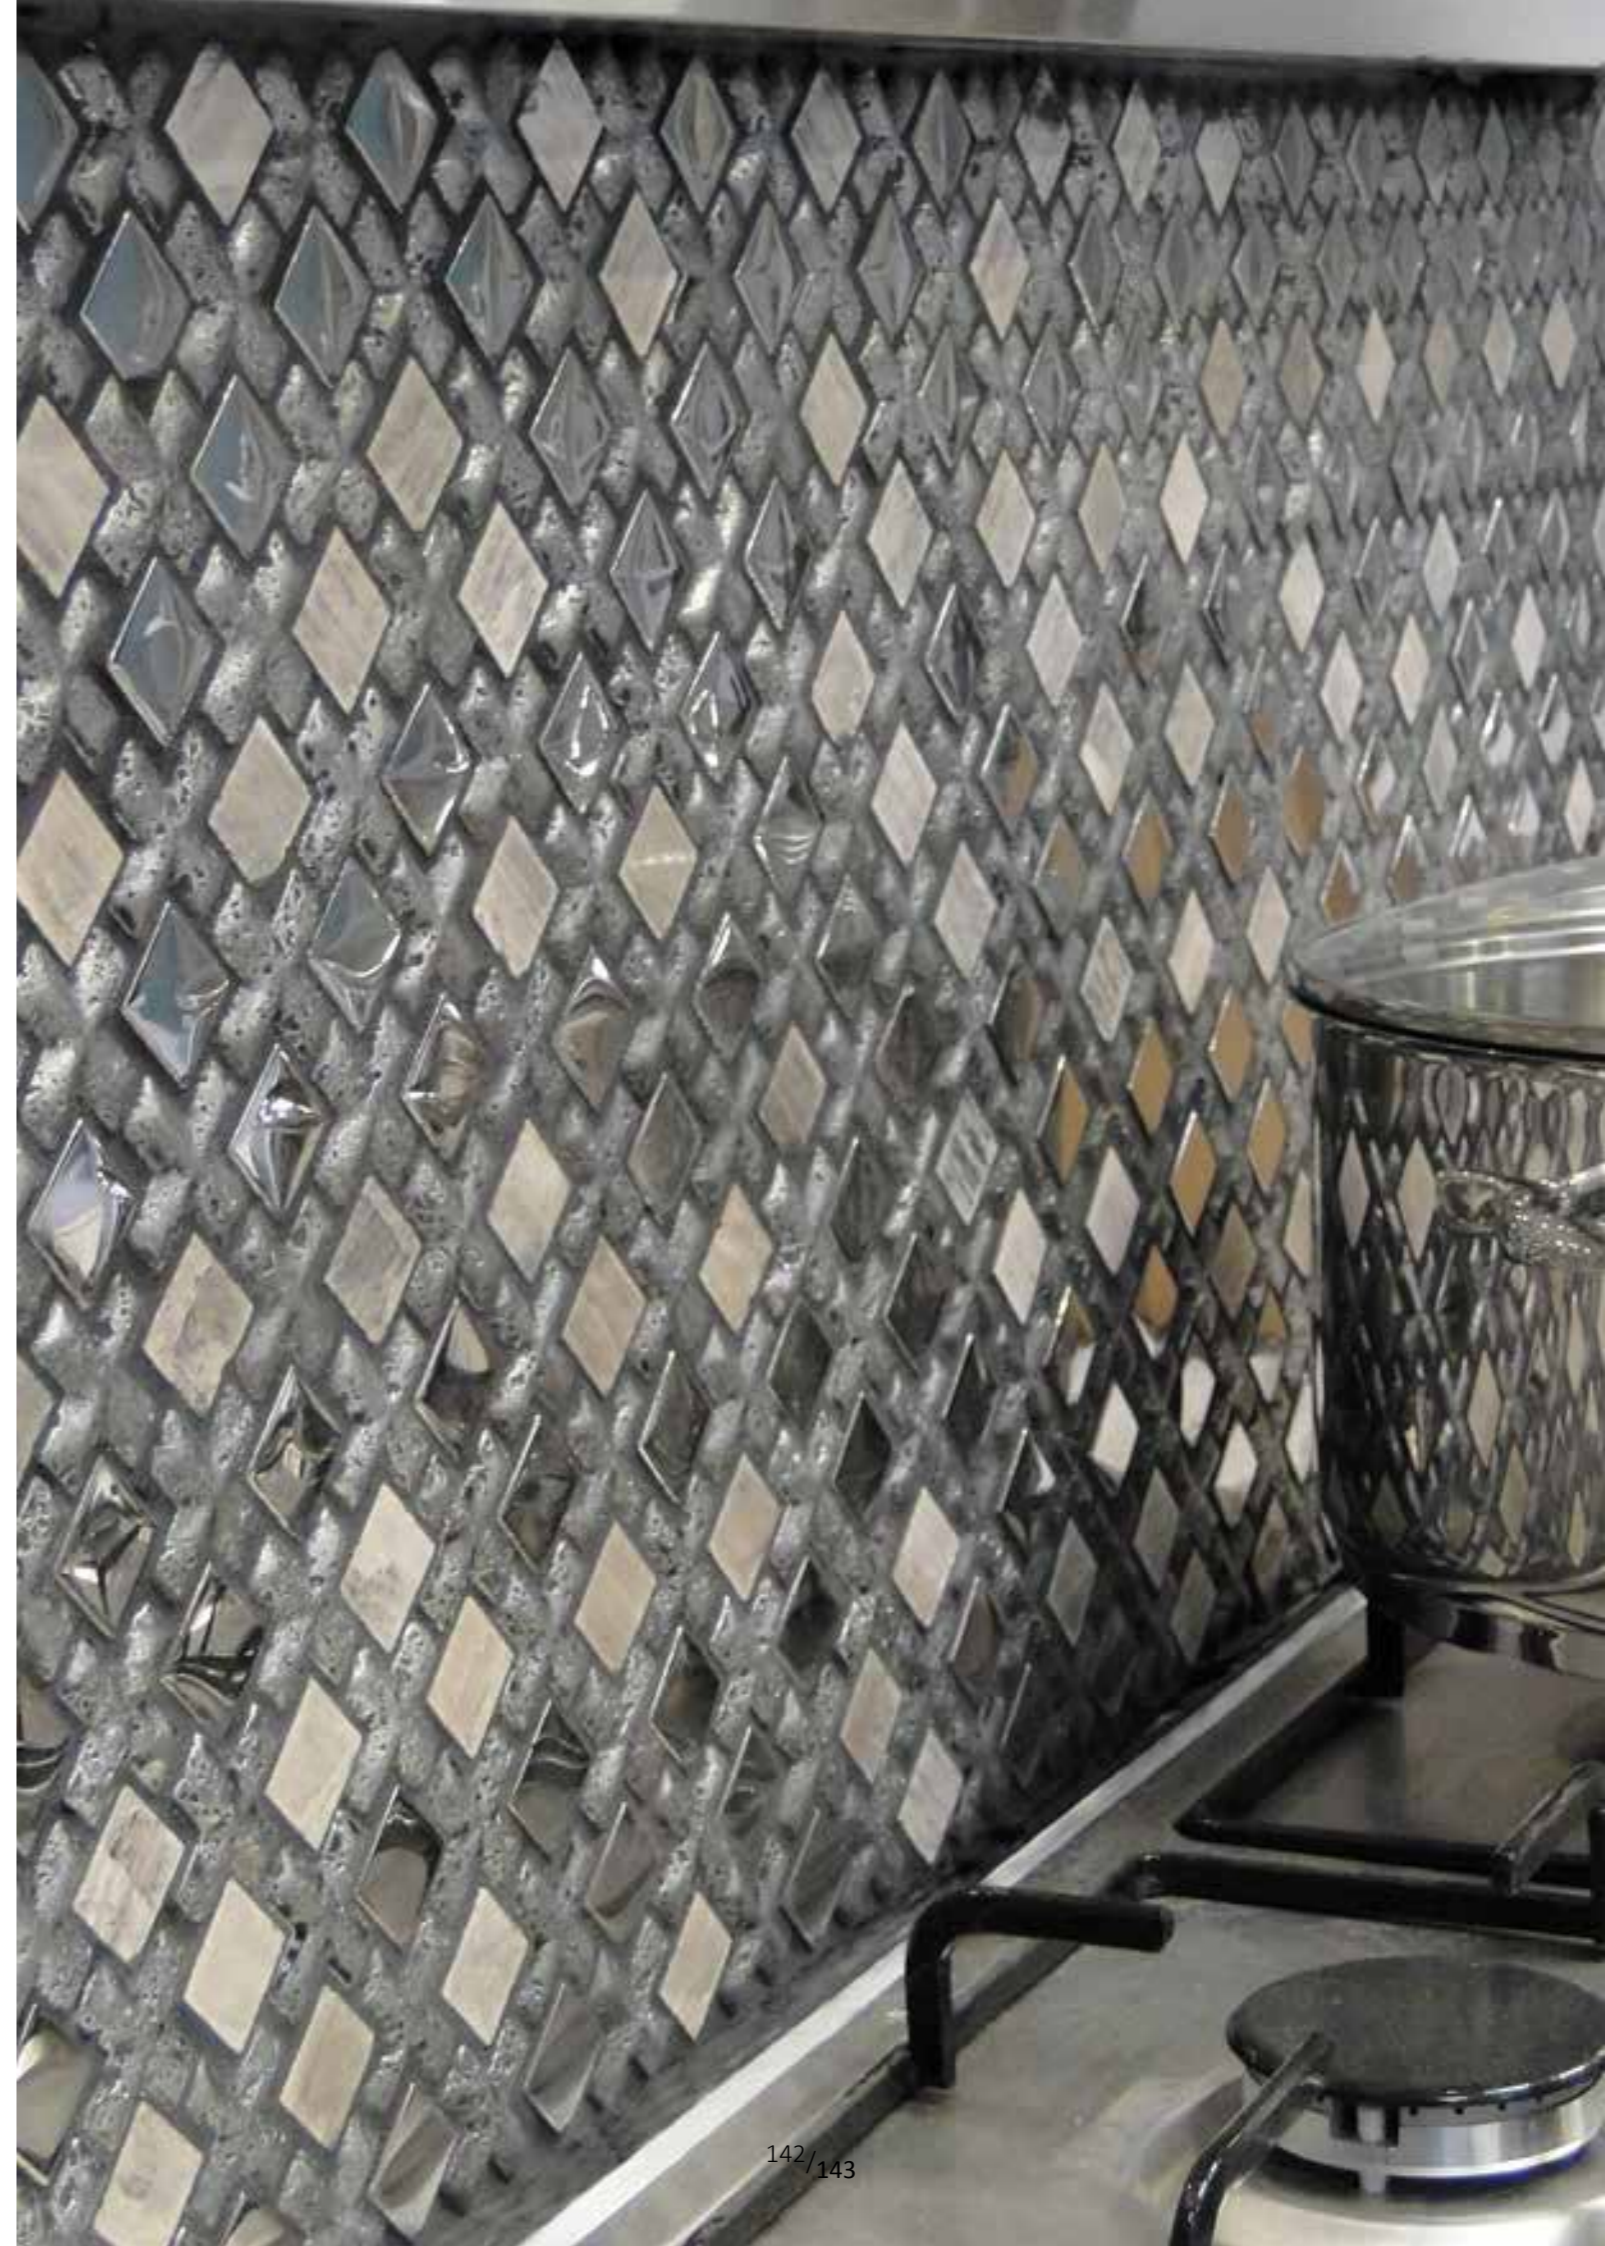

Cool

Amsterdam Silver
Code: BDA-S7A
Brand: Natural

Material: Mix
280x280 mm • 11x11"
8 mm • 0.3"