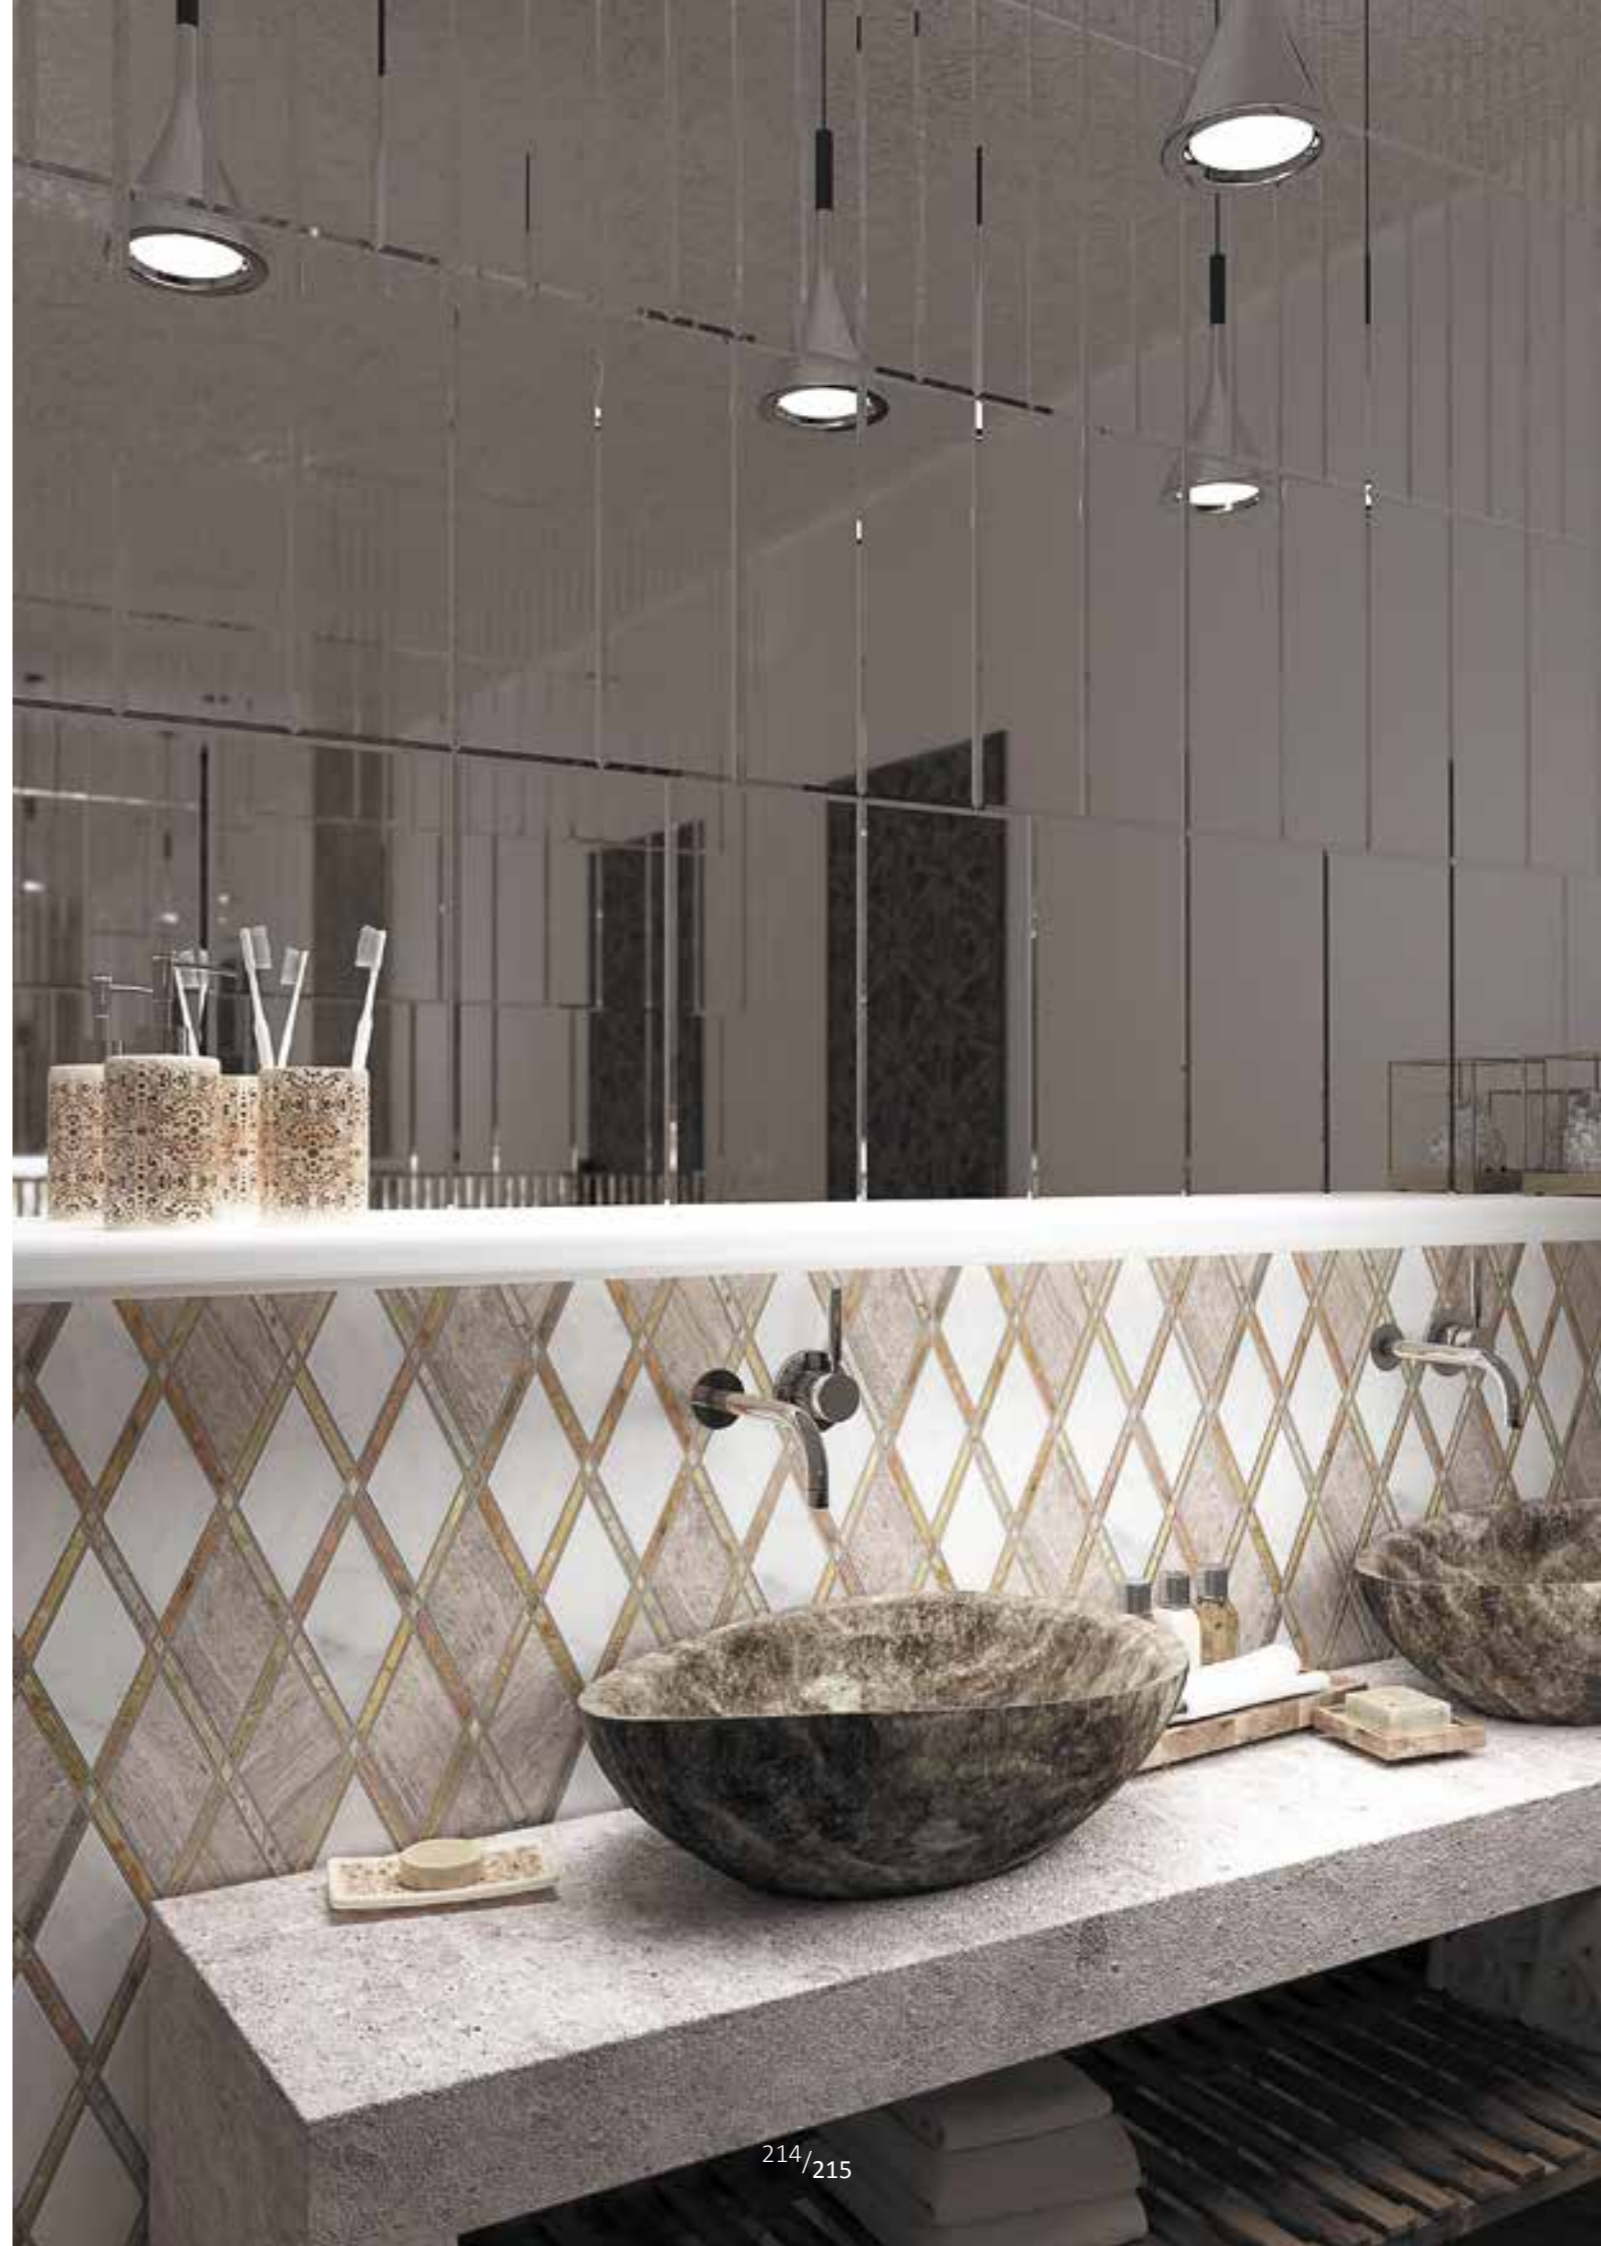

Warm

Tybee
Code: SV-D02
Brand: Natural

Material: Wooden Gray,
Bianco Carrara, Dream
269x236 mm • 10.6x9.3"
10 mm • 0.4"