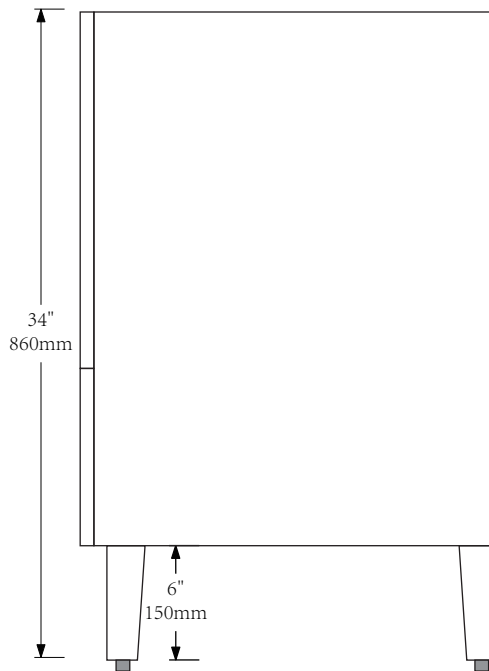

## Technical Specification Sheet

Model No.: CHS-V410-S30

Front View

Side View

Top View

Back View

Product design specifications are subject to change without notice. With product in hands, take accurate measurements before installation.