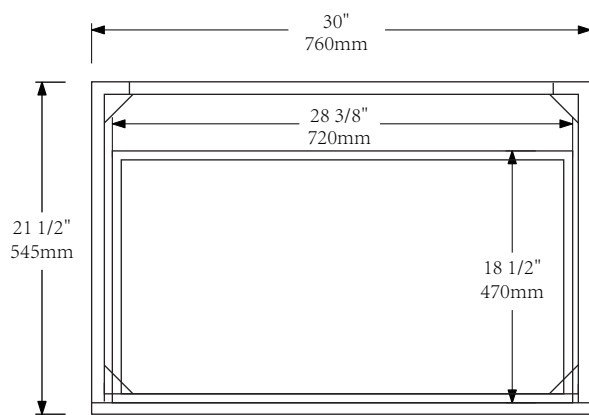

## Technical Specification Sheet

Model No.: CHS-V410-S30

Front View

Side View

Top View

Back View

Product design specifications are subject to change without notice. With product in hands, take accurate measurements before installation.