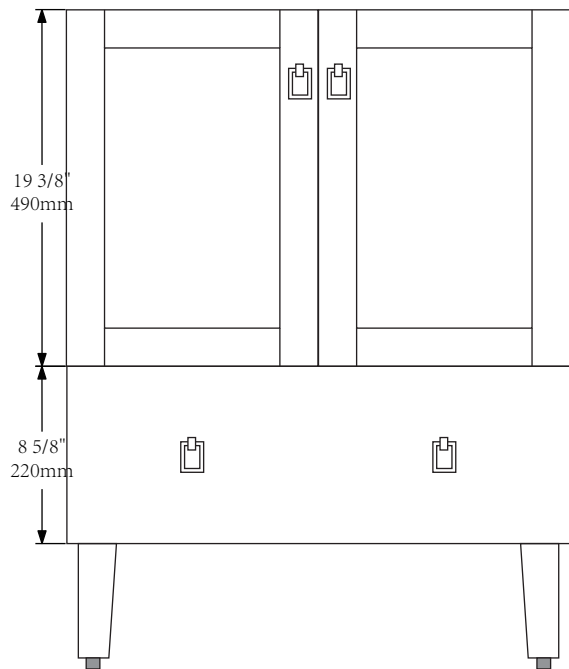

## Technical Specification Sheet

Model No.: CHS-V410-S30

Front View

Side View

Top View

Back View

Product design specifications are subject to change without notice. With product in hands, take accurate measurements before installation.