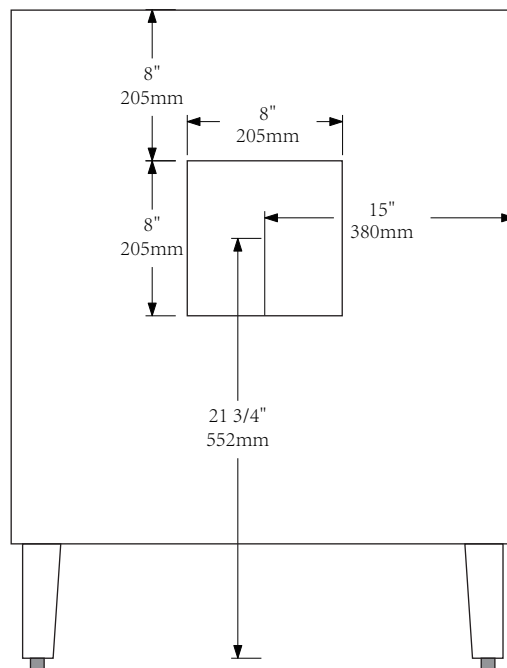

## Technical Specification Sheet

Model No.: CHS-V410-S30

Front View

Side View

Top View

Back View

Product design specifications are subject to change without notice. With product in hands, take accurate measurements before installation.