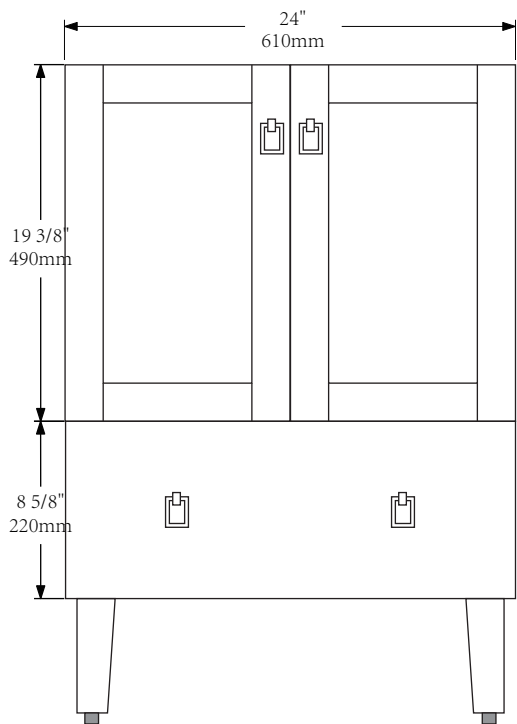

Iron Bay Baths

Technical Specification Sheet

Model No.: CHS-V410-S24

Front View

Side View

Top View

Back View

Product design specifications are subject to change without notice. With product in hands, take accurate measurements before installation.