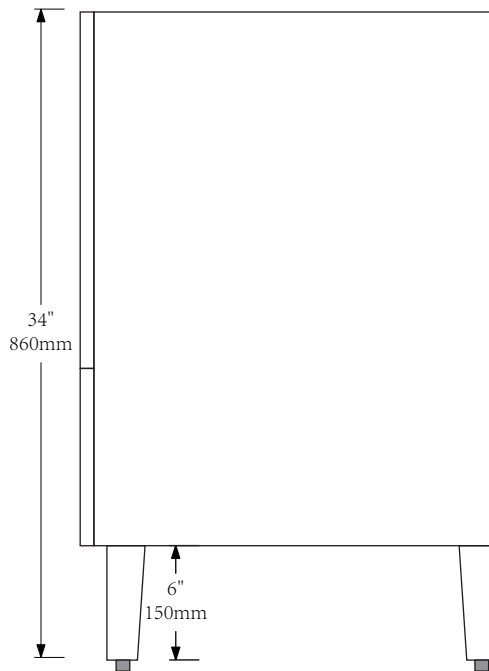

Iron Bay Baths

Technical Specification Sheet

Model No.: CHS-V410-S24

Front View

Side View

Top View

Back View

Product design specifications are subject to change without notice. With product in hands, take accurate measurements before installation.