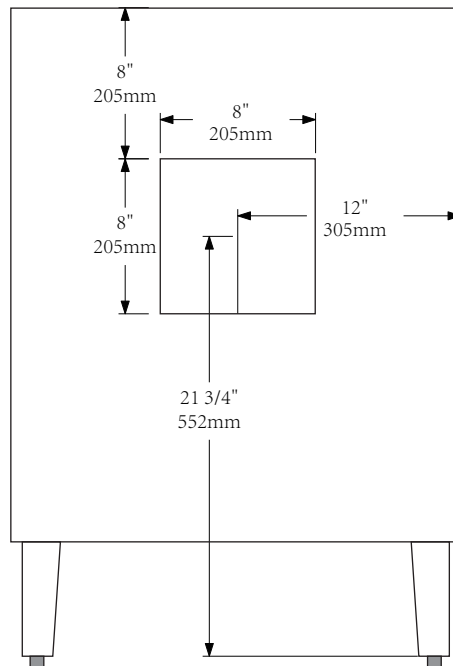

Iron Bay Baths

Technical Specification Sheet

Model No.: CHS-V410-S24

Front View

Side View

Top View

Back View

Product design specifications are subject to change without notice. With product in hands, take accurate measurements before installation.