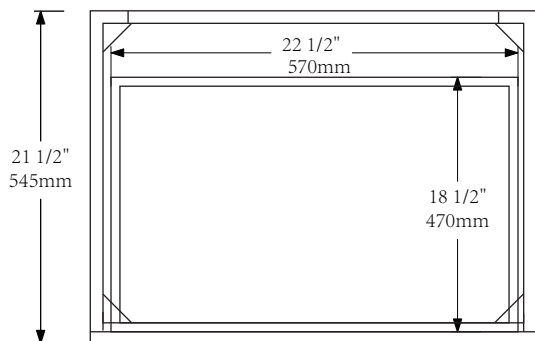

Iron Bay Baths

Technical Specification Sheet

Model No.: CHS-V410-S24

Front View

Side View

Top View

Back View

Product design specifications are subject to change without notice. With product in hands, take accurate measurements before installation.