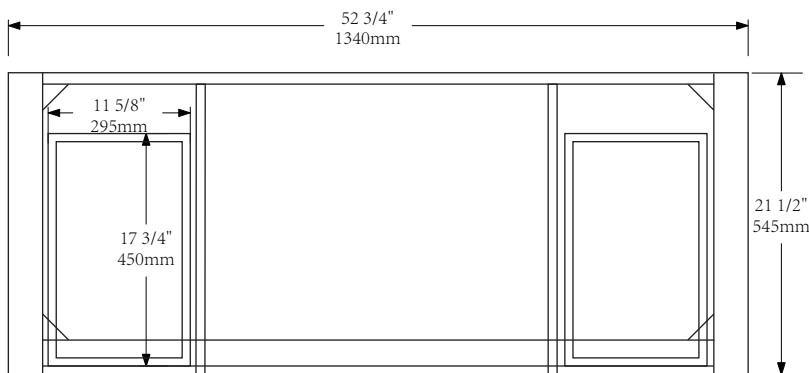

Iron Bay Baths

Technical Specification Sheet

CHS-V210-S54TW

Front View

Side View

Top View

Back View

Product design specifications are subject to change without notice. With product in hands, take accurate measurements before installation.