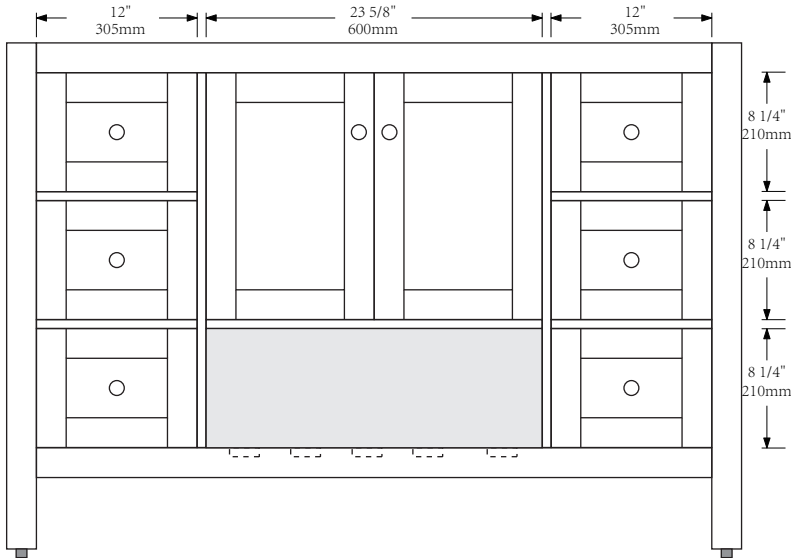

Iron Bay Baths

Technical Specification Sheet

CHS-V210-S54TW

Front View

Side View

Top View

Back View

Product design specifications are subject to change without notice. With product in hands, take accurate measurements before installation.