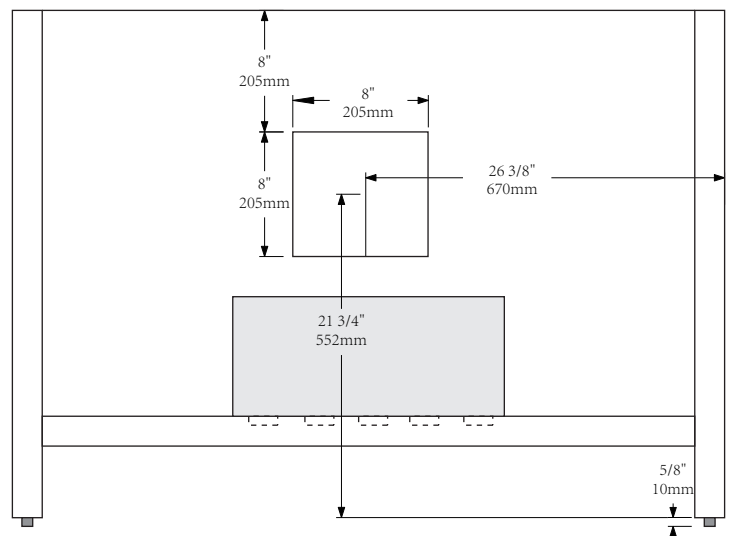

Iron Bay Baths

Technical Specification Sheet

CHS-V210-S54TW

Front View

Side View

Top View

Back View

Product design specifications are subject to change without notice. With product in hands, take accurate measurements before installation.