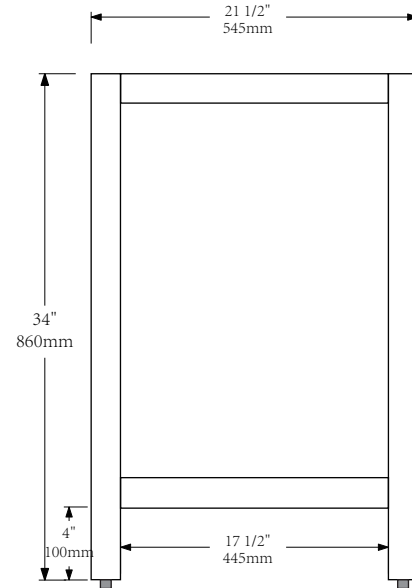

Iron Bay Baths

Technical Specification Sheet

CHS-V210-S54TW

Front View

Side View

Top View

Back View

Product design specifications are subject to change without notice. With product in hands, take accurate measurements before installation.